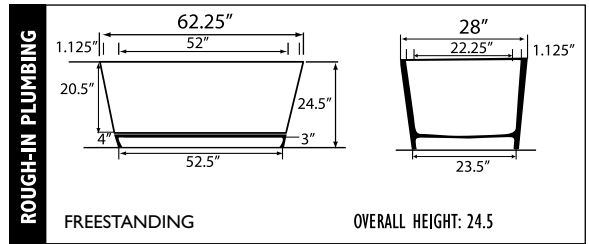

FEATURES	Air Silver		
JETS— Total number of jets			
Air Jets/Ports	18		
Accu-Massage	N/A		
Micro Flow	N/A		
Micro Massage (each)	N/A		
Ultra Flow	N/A		
Ultra Massage (each)	N/A		
Sole Soother 7 (N/A in Metallic)	N/A		
Back Masseur System	N/A		
Neck Masseur Pillow (incl 2 jets)	N/A		
PUMPS			
1.0 Air Power 3 Speed	N/A		
1.25 Air Power Variable Speed	Incl	Remote Location only up to 15' away	
2.25 Hydro Power 1 speed	N/A		
3.25 Hydro Power 3 speed	N/A		
Whisper Flo Heat Pump	N/A		
Alternate Pump Location	Incl		
Custom Pump Location(s)	$180		
HEATER			
Heater Inline/Electric	N/A		
CONTROLS			
Air Switch on/off	N/A		
Air Switch w/ Digital Temp Readout	N/A		
Electronic	Incl	Remote mount on wall or deck only	

FEATURES	Air Silver		
HYDRO CLEANSE	$19.95		
TILE FLANGE	N/A		
DRAIN KITS			
Lift N Turn PB, PC, SN, WH, ALM, BISC, ORB	Incl		
PILLOW			
Deluxe Oval	Incl		
STANDARD COLORS			
White, Bone, Almond & Biscuit			
EZ LEVEL BARS	N/A		
*Use Plat, Combo, Air Deck Heights			
Rush Order 72hr Manufacturing (confirm with factory)	$495		
Shipping Boxes	$90