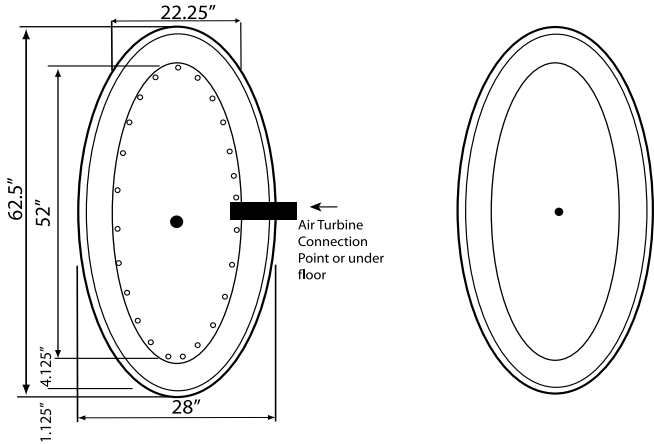

Air Gold #BGA6228-FS	Bathtub #BTO6228-FS	
\$9,580	\$7,495	

NOTE: Specifications are ± 1/4" and features are subject to change without notice. All final measurements should be taken from tub on site.

EQUIPMENT LEGEND	Classic or EZ Clean Sidewall Jets	Optional Platinum HTT Air Massage System	Accu-Massage Jets	Micro Flow or Opt. Micromassage	Ultra Flow or Opt. Ultra Massage	Sole Soother	Neck Massage Pillow	Inlet/Outlet Port	Pump Alt. Pump	Warm Back Tubing Zone	Pump Access (18"x18" required)	*Some pump locations & plumbing may extend beyond perimeter of bath.
------------------	-----------------------------------	--	-------------------	---------------------------------	----------------------------------	--------------	---------------------	-------------------	----------------	-----------------------	--------------------------------	--