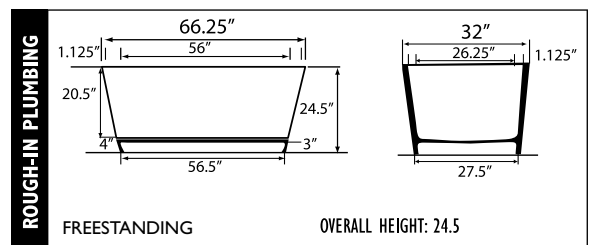

FEATURES	Air Silver	
JETS— Total number of jets		
Air Jets/Ports	18	
Accu-Massage	N/A	
Micro Flow	N/A	
Micro Massage (each)	N/A	
Ultra Flow	N/A	
Ultra Massage (each)	N/A	
Sole Soother 7 (N/A in Metallic)	N/A	
Back Masseur System	N/A	
Neck Masseur Pillow (incl 2 jets)	N/A	
PUMPS		
1.0 Air Power 3 Speed	N/A	
1.25 Air Power Variable Speed	Incl	Remote Location only up to 15' away
2.25 Hydro Power 1 speed	N/A	
3.25 Hydro Power 3 speed	N/A	
Whisper Flo Heat Pump	N/A	
Alternate Pump Location	Incl	
Custom Pump Location(s)	$180	
HEATER		
Heater Inline/Electric	N/A	
CONTROLS		
Air Switch on/off	N/A	
Air Switch w/ Digital Temp Readout	N/A	
Electronic	Incl	Remote mount on wall or deck only

FEATURES	Air Silver	
HYDRO CLEANSE	$19.95	
TILE FLANGE	N/A	
DRAIN KITS		
Lift N Turn PB, PC, SN, WH, ALM, BISC, ORB	Incl	
PILLOW		
Deluxe Oval	Incl	
STANDARD COLORS		
White, Bone, Almond & Biscuit	Incl	
EZ LEVEL BARS	N/A	
*Use Plat, Combo, Air Deck Heights		
Rush Order 72hr Manufacturing (confirm with factory)	$495	
Shipping Boxes	$90