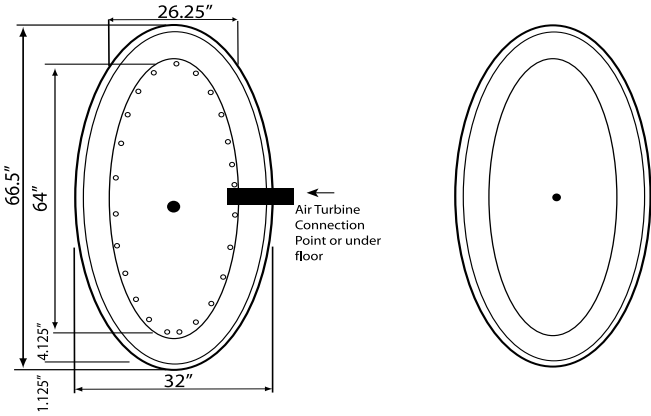

Air Gold #BGA6632-FS	Bathtub #BTO6632-FS	
$9,980	$8,490	

- **A** HTT® Deluxe Platinum Air Massage System. Includes 8-10 HTT Leg Therapy Jets, EZ Level Base & Chromatherapy Light System. [x x x] **Optional on Combo**
- **B** 6 Jet HTT Back Massage System [included on Platinum] N/A on Combo Tub Series [x x x]
- **C** Warm Back Tubing Zone [SSSSS] N/A on Silver Air

NOTE: Specifications are ± 1/4" and features are subject to change without notice. All final measurements should be taken from tub on site.

EQUIPMENT LEGEND	Classic or EZ Clean Sidewall Jets	Optional Platinum HTT Air Massage System	Accu-Massage Jets	Micro Flow or Opt. Micromassage	Ultra Flow or Opt. Ultra Massage	Sole Soother	Neck Massage Pillow	Inlet/Outlet Port	Pump	Warm Back Tubing Zone	Pump Access (18"x18" required)	*Some pump locations & plumbing may extend beyond perimeter of bath.

ELECTRICAL SPECIFICATIONS	COMBO PLAT	COMBO GOLD	COMBO SILVER	AIR-G AIR-S	HYDRO PLAT	HYDRO GOLD	HYDRO SILVER	SOOTH SOAK
Dedicated Circuits Required								
PUMP REQ. 115V 20AMP W/GFCI				1				
INLINE HEATER REQ. 115V 20AMP GFCI				-				
WHISPER FLO HEAT SYSTEM™ 115V 20AMP GFCI				2