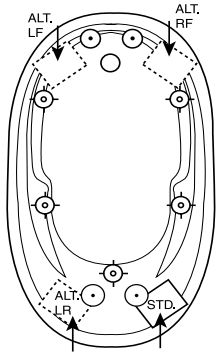

Select 1 Pump Location