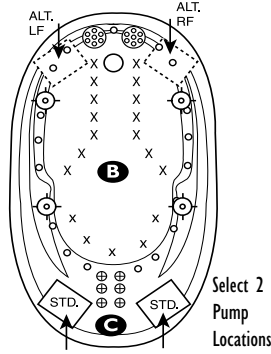

Plat Combo #EPC7242	Gold Combo #EGC7242	Silver Combo #ESC7242	Air #EA7242
\$7,300	\$5,750	\$3,800	\$3,275

Select 3 Pump Locations

Select 2 Pump Locations

Select 2 Pump Locations

Select 1 Pump Location

A Alternate Warm Air Zone | **B** Optional Deluxe in-floor Air Massage Jets x x x | **C** Standard Warm Air FDA Tubing Zone HTT muscle therapy directly to the legs & body.

NOTE: Specifications are ± 1/4" and features are subject to change without notice. All final measurements should be taken from tub on site. *Some pump locations & plumbing may extend beyond perimeter of bath.