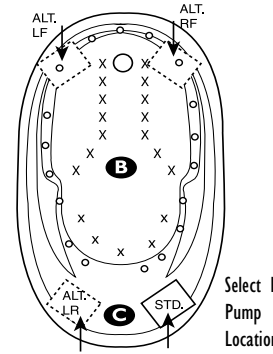

Plat Combo #EPC7242	Gold Combo #EGC7242	Silver Combo #ESC7242	Air #EA7242
\$7,300	\$5,750	\$3,800	\$3,275

Select 3 Pump Locations

Select 2 Pump Locations

Select 2 Pump Locations

Select 1 Pump Location

A Alternate Warm Air Zone | **B** Optional Deluxe in-floor Air Massage Jets x x x | **C** Standard Warm Air FDA Tubing Zone HTT muscle therapy directly to the legs & body.

NOTE: Specifications are ± 1/4" and features are subject to change without notice. All final measurements should be taken from tub on site. *Some pump locations & plumbing may extend beyond perimeter of bath.