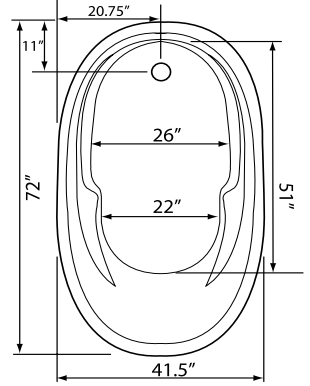

NOTE: Specifications are ± 1/4" and features are subject to change without notice. All final measurements should be taken from tub on site. *Some pump locations & plumbing may extend beyond perimeter of bath.