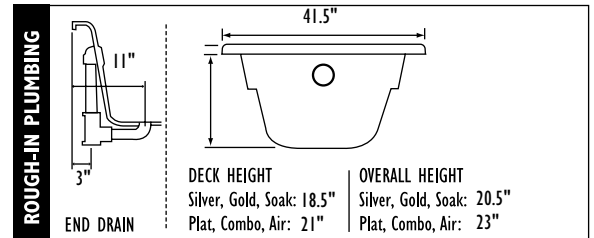

FEATURES	Plat	Gold	Silver	Sooth Soak
JETS— Total number of jets	15	12	9	N/A
Air Jets/Ports	N/A	N/A	N/A	N/A
Deluxe Air Jets In-Floor	N/A	N/A	N/A	N/A
Accu-Massage	9	6	N/A	N/A
Micro Flow	N/A	N/A	4	N/A
Micro Massage (each)	N/A	N/A	$75	N/A
Ultra Flow	4	6	5	N/A
Ultra Massage (each)	$95	$95	$95	N/A
Sole Soother™ 7 (N/A in Metallic)	2	N/A	N/A	N/A
Back Masseur System	Incl	Incl	N/A	N/A
Neck Masseur Pillow (incl 2 jets)	1-Incl	$450	N/A	$450
Metallic Trim Kit PC, PB, SN, ORB	$400	$350	$250	N/A

PUMPS	Plat	Gold	Silver	Sooth Soak
1.0 Air Power 3 Speed	N/A	N/A	N/A	N/A
1.25 Air Power Variable Speed	N/A	N/A	N/A	N/A
2.25 Hydro Power 1 speed OR 3 speed	N/A | 2 Incl	N/A | N/A	Incl | N/A	N/A | N/A
3.25 Hydro Power 3 speed	N/A	Incl	$350	N/A
Whisper Flo™ Heat Pump	N/A	N/A	N/A	Incl
Alternate Pump Location	Incl	Incl	Incl	Incl
Custom Pump Location(s)	$180	$180	$180	$180

HEATER	Plat	Gold	Silver	Sooth Soak
Heater Inline/Electric	Incl	Incl	$395	N/A
Whisper Flo™ Heat System	N/A	N/A	N/A	N/A

CONTROLS	Plat	Gold	Silver	Sooth Soak
Air Switch on/off	Incl	Incl	Incl	Incl
Air Switch w/ Digital Temp Readout	Incl	N/A	N/A	N/A
Electronic	N/A	N/A	N/A	N/A

HYDRO SCENTS™	Plat	Gold	Silver	Sooth Soak
Fragrance Refills	$16.95	$16.95	$16.95	N/A
HYDRO CLEANSE™	$19.95	$19.95	$19.95	$19.95

FEATURES	Plat	Gold	Silver	Sooth Soak
HYDRO CLEAN™	Incl	$495	$495	$495
HYDRO SOUNDS™	$1,950.00	$1,950.00	$1,950.00	$1,950.00

GRAB BAR(S)	Plat	Gold	Silver	Sooth Soak
Bolt on PB, PC, SN, WH, ALM, BISC	2-Incl	$125ea	$125ea	$125ea
Standard Grab Bars will be color coordinated to match whirlpool				

TILE FLANGE	Plat	Gold	Silver	Sooth Soak
	N/A	N/A	N/A	N/A

DRAIN KITS	Plat	Gold	Silver	Sooth Soak
Lift N Turn PB, PC, SN, WH, ALM, BISC, ORB	N/A	Incl	$95	Incl
Deluxe Cable Drain PB, PC, SN, WH, ALM, BISC, ORB	Incl	$250	$250	$250
BISC, ORB Standard color coordination & PVC rough				

LIGHTS	Plat	Gold	Silver	Sooth Soak
Mood Light	N/A	Incl	$195	N/A
Chromatherapy	Incl	$395	$395	Incl

PILLOW	Plat	Gold	Silver	Sooth Soak
Deluxe Oval	N/A	Incl	$80	Incl

STANDARD COLORS	Plat	Gold	Silver	Sooth Soak
White, Bone, Almond & Biscuit	Incl	Incl	Incl	Incl
Design Colors—refer to page 8	$495	$495	$495	$495

EZ LEVEL QUIET BASE™	Plat	Gold	Silver	Sooth Soak
	Incl	N/A	N/A	$350*
*Use Plat, Combo, Air Deck Heights				

EZ LEVEL BARS	Plat	Gold	Silver	Sooth Soak
	N/A	$150*	$150*	$150*
*Use Plat, Combo, Air Deck Heights				
Rush Order 72hr Manufacturing (confirm with factory)	$495	$495	$495	$495
Shipping Boxes	$90	$90	$90	$90