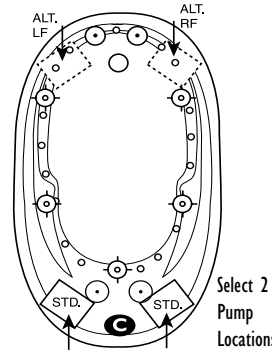

Plat Combo #EPC7242	Gold Combo #EGC7242	Silver Combo #ESC7242	Air #EA7242
\$7,300	\$5,750	\$3,800	\$3,275

Select 3 Pump Locations

Select 2 Pump Locations

Select 2 Pump Locations

Select 1 Pump Location

A Alternate Warm Air Zone | **B** Optional Deluxe in-floor Air Massage Jets x x x | **C** Standard Warm Air FDA Tubing Zone HTT muscle therapy directly to the legs & body.

NOTE: Specifications are ± 1/4" and features are subject to change without notice. All final measurements should be taken from tub on site. *Some pump locations & plumbing may extend beyond perimeter of bath.