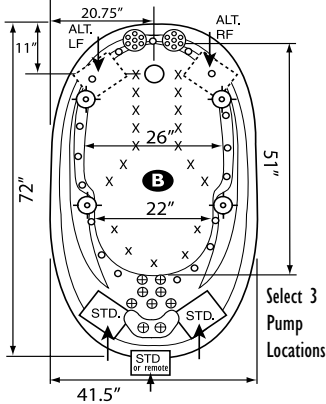

Plat Combo #EPC7242	Gold Combo #EGC7242	Silver Combo #ESC7242	Air #EA7242
\$7,300	\$5,750	\$3,800	\$3,275

Select 3 Pump Locations

Select 2 Pump Locations

Select 2 Pump Locations

Select 1 Pump Location

A Alternate Warm Air Zone | **B** Optional Deluxe in-floor Air Massage Jets x x x | **C** Standard Warm Air FDA Tubing Zone HTT muscle therapy directly to the legs & body.

NOTE: Specifications are ± 1/4" and features are subject to change without notice. All final measurements should be taken from tub on site. *Some pump locations & plumbing may extend beyond perimeter of bath.