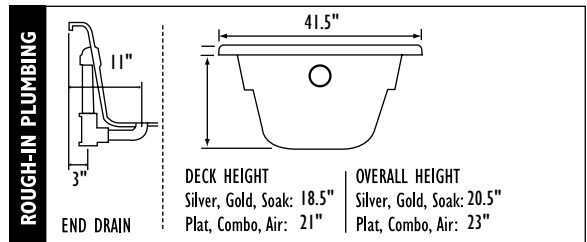

FEATURES	Plat Combo	Gold Combo	Silver Combo	Air
JETS— Total number of jets	33	30	21	18
Air Jets/Ports	18/108	18/108	12/72	18/108
Deluxe Air Jets In-Floor	$995	$995	N/A	$995
Accu-Massage	9	6	N/A	N/A
Micro Flow	N/A	N/A	4	N/A
Micro Massage (each)	N/A	N/A	$75	N/A
Ultra Flow	4	4	5	N/A
Ultra Massage (each)	$95	$95	$95	N/A
Sole Soother™ 7 (N/A in Metallic)	2	2	N/A	N/A
Back Masseur System	Incl	Incl	N/A	N/A
Neck Masseur Pillow (incl 2 jets)	1-Incl	$450	N/A	N/A
Metallic Trim Kit PC, PB, SN, ORB	$750	$600	$550	$350

PUMPS	Plat Combo	Gold Combo	Silver Combo	Air
1.0 Air Power 3 Speed	N/A	N/A	N/A	N/A
1.25 Air Power Variable Speed	Incl	Incl	Incl	Incl
2.25 Hydro Power 1 speed OR 3 speed	N/A | 2-Incl	N/A	1-Incl | N/A	N/A
3.25 Hydro Power 3 speed	N/A	Incl	$350	N/A
Whisper Flo™ Heat Pump	N/A	N/A	N/A	N/A
Alternate Pump Location	Incl	Incl	Incl	Incl
Custom Pump Location(s)	$180	$180	$180	$180

HEATER	Plat Combo	Gold Combo	Silver Combo	Air
Heater Inline/Electric	Incl	Incl	$395	N/A
Whisper Flo™ Heat System	N/A	N/A	N/A	$795

CONTROLS	Plat Combo	Gold Combo	Silver Combo	Air
Air Switch on/off	Incl	Incl	Incl	N/A
Air Switch w/ Digital Temp Readout	Incl	N/A	N/A	N/A
Electronic	Incl	Incl	N/A	Incl

HYDRO SCENTS™	Plat Combo	Gold Combo	Silver Combo	Air
Incl	Incl	$195	$195	$195
Fragrance Refills	$16.95	$16.95	$16.95	$16.95
HYDRO CLEANSE™	$19.95	$19.95	$19.95	$19.95

FEATURES	Plat Combo	Gold Combo	Silver Combo	Air
HYDRO CLEAN™	Incl	Incl	Incl	$495

HYDRO SOUNDS™	Plat Combo	Gold Combo	Silver Combo	Air
	$1,950.00	$1,950.00	$1,950.00	$1,950.00

GRAB BAR(S)	Plat Combo	Gold Combo	Silver Combo	Air
Bolt on PB, PC, SN, WH, ALM, BISC	2-Incl	2-Incl	$125ea	$125ea
Standard Grab Bars will be color coordinated to match whirlpool				

TILE FLANGE	Plat Combo	Gold Combo	Silver Combo	Air
	N/A	N/A	N/A	N/A

DRAIN KITS	Plat Combo	Gold Combo	Silver Combo	Air
Lift N Turn PB, PC, SN, WH, ALM, BISC, ORB	N/A	N/A	Incl	Incl
Deluxe Cable Drain PB, PC, SN, White, ALM, BISC, ORB	Incl	Incl	$250	$250
BISC, ORB Standard color coordination & PVC rough				

LIGHTS	Plat Combo	Gold Combo	Silver Combo	Air
Mood Light	N/A	N/A	Incl	Incl
Chromatherapy	Incl	Incl	$395	$395

PILLOW	Plat Combo	Gold Combo	Silver Combo	Air
Deluxe Oval	N/A	Incl	Incl	Incl

STANDARD COLORS	Plat Combo	Gold Combo	Silver Combo	Air
White, Bone, Almond & Biscuit	Incl	Incl	Incl	Incl
Design Colors—refer to page 8	$495	$495	$495	$495

EZ LEVEL QUIET BASE™	Plat Combo	Gold Combo	Silver Combo	Air
	Incl	Incl	$350*	Incl
*Use Plat, Combo, Air Deck Heights				

EZ LEVEL BARS	Plat Combo	Gold Combo	Silver Combo	Air
	N/A	N/A	$150*	N/A
*Use Plat, Combo, Air Deck Heights				
Rush Order 72hr Manufacturing	$495	$495	$495	$495
(confirm with factory)				
Shipping Boxes	$90	$90	$90	$90