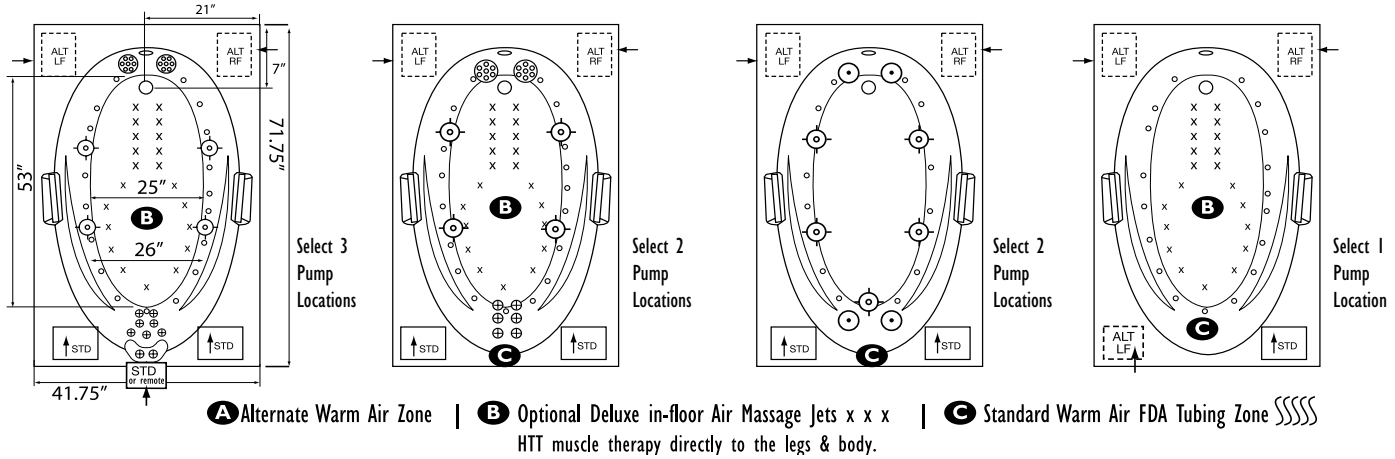

Mirage 6

72" x 42" x 23"

Gallons to overflow: 69 | Gallons to operate: 38

Plat Combo #MPC7242	Gold Combo #MGC7242	Silver Combo #MSC7242	Air #MA7242
$7,300	$5,650	$3,900	$2,995

NOTE: Specifications are ± 1/4" and features are subject to change without notice. All final measurements should be taken from tub on site. *Some pump locations & plumbing may extend beyond perimeter of bath.

Equipment Legend	Air Massage Sidewall Jets	Opt. Deluxe in-floor Air Massage Jets	Accu-Massage Jets	Micro Flow or Opt. Micromassage	Ultra Flow or Opt Ultra Massage	Sole Soother	Neck Massage Pillow	Inlet/Outlet Port	Pump Alt. Pump	Heated FDA Tubing Zone	Pump Access 18"x18" req

ELECTRICAL SPECIFICATIONS Dedicated Circuits Required	PLAT COMBO	GOLD COMBO	SILVER COMBO	AIR	PLAT	GOLD	SILVER	SOOTH SOAK
PUMP REQ. 115V 15AMP W/GFCI	3	2	2	1	2	1	1	1
INLINE HEATER REQ. 115V 15AMP GFCI	1	1	OPT	-	1	1	OPT	-
WHISPER FLO HEAT SYSTEM™ 115V 15AMP GFCI	-	-	-	2	-	-	-	-