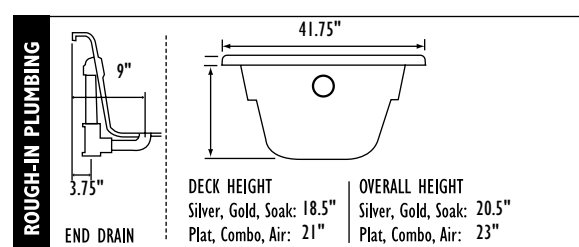

FEATURES	Plat	Gold	Silver	Sooth Soak
JETS— Total number of jets	15	12	9	N/A
Air Jets/Ports	N/A	N/A	N/A	N/A
Deluxe Air Jets In-Floor	N/A	N/A	N/A	N/A
Accu-Massage	9	6	N/A	N/A
Micro Flow	N/A	N/A	4	N/A
Micro Massage (each)	N/A	N/A	$75	N/A
Ultra Flow	4	6	5	N/A
Ultra Massage (each)	$95	$95	$95	N/A
Sole Soother™ 7 (N/A in Metallic)	2	N/A	N/A	N/A
Back Masseur System	Incl	Incl	N/A	N/A
Neck Masseur Pillow (incl 2 jets)	1-Incl	$450	N/A	$450
Metallic Trim Kit PC, PB, SN, ORB	$400	$350	$250	N/A

PUMPS	Plat	Gold	Silver	Sooth Soak
1.0 Air Power 3 Speed	N/A	N/A	N/A	N/A
1.25 Air Power Variable Speed	N/A	N/A	N/A	N/A
2.25 Hydro Power 1 speed OR 3 speed	N/A | 2 Incl	N/A | N/A	Incl | N/A	N/A | N/A
3.25 Hydro Power 3 speed	N/A	Incl	$350	N/A
Whisper Flo™ Heat Pump	N/A	N/A	N/A	Incl
Alternate Pump Location	Incl	Incl	Incl	Incl
Custom Pump Location(s)	$180	$180	$180	$180

HEATER	Plat	Gold	Silver	Sooth Soak
Heater Inline/Electric	Incl	Incl	$395	N/A
Whisper Flo™ Heat System	N/A	N/A	N/A	N/A

CONTROLS	Plat	Gold	Silver	Sooth Soak
Air Switch on/off	Incl	Incl	Incl	Incl
Air Switch w/ Digital Temp Readout	Incl	N/A	N/A	N/A
Electronic	N/A	N/A	N/A	N/A

HYDRO SCENTS™	Plat	Gold	Silver	Sooth Soak
Fragrance Refills	$16.95	$16.95	$16.95	N/A
HYDRO CLEANSE™	$19.95	$19.95	$19.95	$19.95

FEATURES	Plat	Gold	Silver	Sooth Soak
HYDRO CLEAN™	Incl	$495	$495	$495
HYDRO SOUNDS™	$1,950.00	$1,950.00	$1,950.00	$1,950.00

GRAB BAR(S)	Plat	Gold	Silver	Sooth Soak
Bolt on PB, PC, SN, WH, ALM, BISC	2-Incl	$125ea	$125ea	$125ea
Standard Grab Bars will be color coordinated to match whirlpool				

TILE FLANGE	Plat	Gold	Silver	Sooth Soak
	$175	$175	$175	$175

DRAIN KITS	Plat	Gold	Silver	Sooth Soak
Lift N Turn PB, PC, SN, WH, ALM, BISC, ORB	N/A	Incl	$95	Incl
Deluxe Cable Drain PB, PC, SN, WH, ALM, BISC, ORB	Incl	$250	$250	$250
BISC, ORB Standard color coordination & PVC rough				

LIGHTS	Plat	Gold	Silver	Sooth Soak
Mood Light	N/A	Incl	$195	N/A
Chromatherapy	Incl	$395	$395	Incl

PILLOW	Plat	Gold	Silver	Sooth Soak
Deluxe Oval	N/A	Incl	$80	Incl

STANDARD COLORS	Plat	Gold	Silver	Sooth Soak
White, Bone, Almond & Biscuit	Incl	Incl	Incl	Incl
Design Colors—refer to page 8	$495	$495	$495	$495

EZ LEVEL QUIET BASE™	Plat	Gold	Silver	Sooth Soak
	Incl	N/A	N/A	$350*
*Use Plat, Combo, Air Deck Heights				

EZ LEVEL BARS	Plat	Gold	Silver	Sooth Soak
	N/A	$150*	$150*	$150*
*Use Plat, Combo, Air Deck Heights				
Rush Order 72hr Manufacturing	$495	$495	$495	$495
(confirm with factory)				
Shipping Boxes	$90	$90	$90	$90