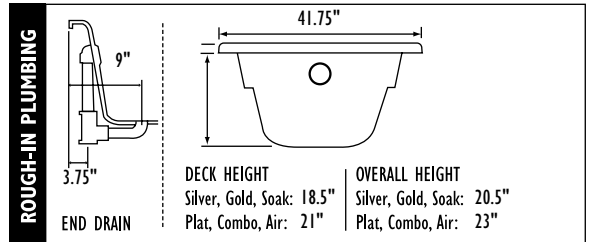

FEATURES	Plat Combo	Gold Combo	Silver Combo	Air
JETS— Total number of jets	33	30	21	18
Air Jets/Ports	18/108	18/108	12/72	18/108
Deluxe Air Jets In-Floor	$995	$995	N/A	$995
Accu-Massage	9	6	N/A	N/A
Micro Flow	N/A	N/A	4	N/A
Micro Massage (each)	N/A	N/A	$75	N/A
Ultra Flow	4	4	5	N/A
Ultra Massage (each)	$95	$95	$95	N/A
Sole Soother™ 7 (N/A in Metallic)	2	2	N/A	N/A
Back Masseur System	Incl	Incl	N/A	N/A
Neck Masseur Pillow (incl 2 jets)	1-Incl	$450	N/A	N/A
Metallic Trim Kit PC, PB, SN, ORB	$750	$600	$550	$350

PUMPS	Plat Combo	Gold Combo	Silver Combo	Air
1.0 Air Power 3 Speed	N/A	N/A	N/A	N/A
1.25 Air Power Variable Speed	Incl	Incl	Incl	Incl
2.25 Hydro Power 1 speed OR 3 speed	N/A | 2-Incl	N/A	1-Incl | N/A	N/A
3.25 Hydro Power 3 speed	N/A	Incl	$350	N/A
Whisper Flo™ Heat Pump	N/A	N/A	N/A	N/A
Alternate Pump Location	Incl	Incl	Incl	Incl
Custom Pump Location(s)	$180	$180	$180	$180

HEATER	Plat Combo	Gold Combo	Silver Combo	Air
Heater Inline/Electric	Incl	Incl	$395	N/A
Whisper Flo™ Heat System	N/A	N/A	N/A	$795

CONTROLS	Plat Combo	Gold Combo	Silver Combo	Air
Air Switch on/off	Incl	Incl	Incl	N/A
Air Switch w/ Digital Temp Readout	Incl	N/A	N/A	N/A
Electronic	Incl	Incl	N/A	Incl

HYDRO SCENTS™	Plat Combo	Gold Combo	Silver Combo	Air
Incl	$195	$195	$195	$195
Fragrance Refills	$16.95	$16.95	$16.95	$16.95
HYDRO CLEANSE™	$19.95	$19.95	$19.95	$19.95

FEATURES	Plat Combo	Gold Combo	Silver Combo	Air
HYDRO CLEAN™	Incl	Incl	Incl	$495

HYDRO SOUNDS™	Plat Combo	Gold Combo	Silver Combo	Air
	$1,950.00	$1,950.00	$1,950.00	$1,950.00

GRAB BAR(S)	Plat Combo	Gold Combo	Silver Combo	Air
Bolt on PB, PC, SN, WH, ALM, BISC	2-Incl	2-Incl	$125ea	$125ea
Standard Grab Bars will be color coordinated to match whirlpool				

TILE FLANGE	Plat Combo	Gold Combo	Silver Combo	Air
	$175	$175	$175	$175

DRAIN KITS	Plat Combo	Gold Combo	Silver Combo	Air
Lift N Turn PB, PC, SN, WH, ALM, BISC, ORB	N/A	N/A	Incl	Incl
Deluxe Cable Drain PB, PC, SN, White, ALM, BISC, ORB	Incl	Incl	$250	$250
BISC, ORB Standard color coordination & PVC rough				

LIGHTS	Plat Combo	Gold Combo	Silver Combo	Air
Mood Light	N/A	N/A	Incl	Incl
Chromatherapy	Incl	Incl	$395	$395

PILLOW	Plat Combo	Gold Combo	Silver Combo	Air
Deluxe Oval	N/A	Incl	Incl	Incl

STANDARD COLORS	Plat Combo	Gold Combo	Silver Combo	Air
White, Bone, Almond & Biscuit	Incl	Incl	Incl	Incl
Design Colors—refer to page 8	$495	$495	$495	$495

EZ LEVEL QUIET BASE™	Plat Combo	Gold Combo	Silver Combo	Air
	Incl	Incl	$350*	Incl
*Use Plat, Combo, Air Deck Heights				

EZ LEVEL BARS	Plat Combo	Gold Combo	Silver Combo	Air
	N/A	N/A	$150*	N/A
*Use Plat, Combo, Air Deck Heights				
Rush Order 72hr Manufacturing	$495	$495	$495	$495
(confirm with factory)				
Shipping Boxes	$90	$90	$90	$90