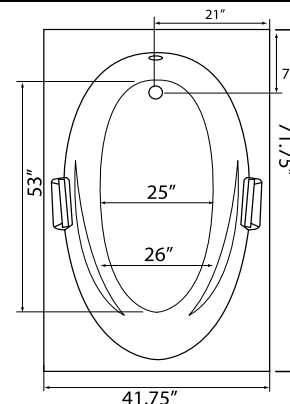

NOTE: Specifications are ± 1/4" and features are subject to change without notice. All final measurements should be taken from tub on site. *Some pump locations & plumbing may extend beyond perimeter of bath.