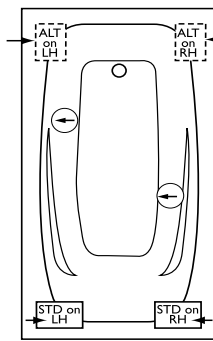

EZ LEVEL BARS	Combo Gold	Combo Silver	Air Plat	Air Gld / Silv
	N/A	\$150*	N/A	N/A
*Use Plat, Combo, Air Deck Heights				
Rush Order 72hr Manufacturing (confirm with factory)	\$495	\$495	\$495	\$495

	Hydro Gold #MG6030RHSKTF/ #MG6030LHSKTF	Hydro Silver #MS6030RHSKTF/ #MS6030LHSKTF	Sooth Soak #MSS6030RHSKTF/ #MSS6030LHSKTF	Bathtub #MTO6030RHSKTF/ #MTO6030LHSKTF
	\$2,995 #MG6030RHTF/ #MG6030LHTF	\$2,095 #MS6030RHTF/ #MS6030LHTF	\$2,395 #MSS6030RHTF/ #MSS6030LHTF	\$995 #MTO6030RHTF/ #MTO6030LHTF

Select 1 Pump Location

Select 1 Pump Location

Select 1 Pump Location

NOTE: Specifications are ± 1/4" and features are subject to change without notice. All final measurements should be taken from tub on site.