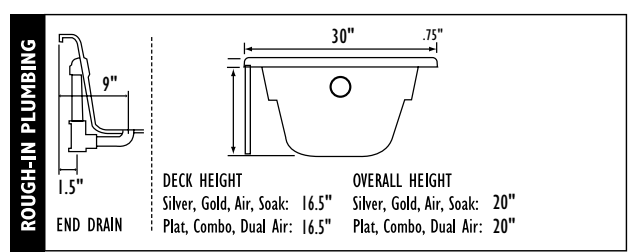

FEATURES	Combo Gold	Combo Silver	Air Plat	Air Gld / Silv
JETS – Total number of jets	30	21	34	18/12
Classic Air Jets Sidewall	18/108	12/72	N/A	N/A / 12/72
EZ Clean Air Jets Sidewall (18)	$590	N/A	18	18 / N/A
Platinum HTT™ Air Massage System	$1378	N/A	Incl	N/A / N/A
Accu-Massage Back, Neck, Wrist Jets	6	N/A	N/A	N/A
Micro Flow	N/A	4	N/A	N/A
Micro Massage (each)	N/A	$75	N/A	N/A
Ultra Flow	4	5	N/A	N/A
Ultra Massage (each)	$95	N/A	N/A	N/A
Sole Soother™ 7 (N/A in Metallic)	2	N/A	N/A	N/A
Back Masseur System	Incl	N/A	N/A	N/A
Neck Masseur Pillow (incl 2 jets)	$450	N/A	N/A	N/A
Metallic Trim Kit PC, PB, SN, ORB	$600	$550	N/A	N/A / $350

PUMPS	Combo Gold	Combo Silver	Air Plat	Air Gld / Silv
1.0 Warm Air Power 3 Speed	N/A	Incl	N/A	N/A / Incl
1.25 Heated Air Power Variable Speed	Incl	N/A	Incl	Incl / N/A
2.25 Hydro Power 1 speed OR 3 speed	N/A	1-Incl | N/A	N/A	N/A
3.25 Hydro Power 3 speed	Incl	$350	N/A	N/A
Whisper Flo™ Heat Pump	N/A	N/A	N/A	N/A
Alternate Pump Location	Incl	Incl	Incl	Incl / Incl

HEATER	Combo Gold	Combo Silver	Air Plat	Air Gld / Silv
Heater Inline/Electric	Incl	$395	N/A	N/A
Whisper Flo™ Heat System	N/A	N/A	$795	$795
Warm Back Tubing Zone	Incl	N/A	Incl	Incl / N/A

CONTROLS	Combo Gold	Combo Silver	Air Plat	Air Gld / Silv
Air Switch on/off	Incl	Incl	N/A	N/A / Incl
Air Switch w/ Digital Temp Readout	N/A	N/A	N/A	N/A
Electronic	Incl	N/A	Incl	Incl / N/A

ECO PURE CONDITIONER	Combo Gold	Combo Silver	Air Plat	Air Gld / Silv
	$59.90	$59.90	$59.90	$59.90

FEATURES	Combo Gold	Combo Silver	Air Plat	Air Gld / Silv
HYDRO SCENTS™	$195	$195	$195	$195
Fragrance Refills	$16.95	$16.95	$16.95	$16.95
HYDRO CLEANSE™	$19.95	$19.95	$19.95	$19.95
HYDRO CLEAN™	Incl	Incl	$495	$495
HYDRO SOUNDS™	$1,950	$1,950	$1,950	$1,950

GRAB BAR(S) Standard Grab Bars will be color coordinated to match whirlpool
Bolt on PB, PC, SN, WH, ALM, BISC $2-Incl $125ea $125ea $125ea

TILE FLANGE Incl Incl Incl Incl

DRAIN KITS Standard color coordination & PVC rough
Lift N Turn PB, PC, SN, WH, ALM, BISC, ORB N/A Incl N/A Inc / $95
Deluxe Cable Drain PB, PC, SN, White, Alm, Bisc, Orb Incl $250 Incl $250

LIGHTS	Combo Gold	Combo Silver	Air Plat	Air Gld / Silv
Mood Light	N/A	Incl	N/A	Incl / $195
Chromotherapy	Incl	$395	Incl	$395

PILLOW	Combo Gold	Combo Silver	Air Plat	Air Gld / Silv
Neck Masseur Pillow (incl 2 jets)	$450	N/A	N/A	N/A
Deluxe Oval	Incl	Incl	Incl	Incl / $80

STANDARD COLORS	Combo Gold	Combo Silver	Air Plat	Air Gld / Silv
White, Bone, Almond & Biscuit	Incl	Incl	Incl	Incl
Design Colors-refer to page 8	$495	$495	$495	$495

EZ LEVEL QUIET BASE™ Incl $350* Incl $350*
*Use Plat, Combo, Dual Air Deck Heights

EZ LEVEL BARS	Combo Gold	Combo Silver	Air Plat	Air Gld / Silv
	N/A	$150*	N/A	N/A
*Use Plat, Combo, Air Deck Heights				
Rush Order 72hr Manufacturing (confirm with factory)	$495	$495	$495	$495