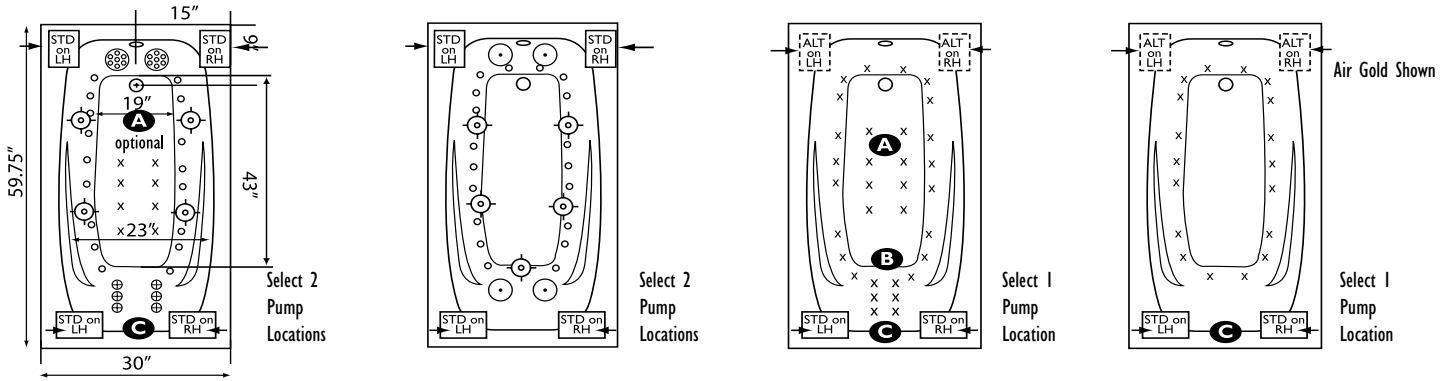

Mystique Jr. SKTF Skirt & Tile Flange (Access Panel with Screw & Caps)
Mystique Jr. TF Tile Flange only

60" x 30" x 20"

Gallons to overflow: 54 | Gallons to operate: 30-54

Combo Gold #MGC6030RHSKTF/ #MGC6030LHSKTF	Combo Silver #MSC6030RHSKTF/ #MSC6030LHSKTF	Air Plat #MPA6030RHSKTF/TF #MPA6030LHSKTF/TF	Air Gold #MGA6030RHSKTF/TF #MGA6030LHSKTF/TF	$3,245
$5,600 #MGC6030RHTF/ #MGC6030LHTF	$3,945 #MSC6030RHTF/ #MSC6030LHTF	$4,623 #MPA6030RHTF/ #MPA6030LHTF	Air Silver #MSA6030RHSKTF/TF #MSA6030LHSKTF/TF	$2,195

A HTT® Deluxe Platinum Air Massage System. Includes 8-10 HTT Leg Therapy Jets, EZ Level Base & Chromotherapy Light System. [x x x] **Optional on Combos**

B 6 Jet HTT Back Massage System [included on Platinum] N/A on Combo Tub Series [x x x]

C Warm Back Tubing Zone [SSSSS] N/A on Silver Air

NOTE: Specifications are ± 1/4" and features are subject to change without notice. All final measurements should be taken from tub on site.

EQUIPMENT LEGEND	Classic or EZ Clean Sidewall Jets	Optional Platinum HTT Air Massage System	Accu-Massage Jets	Micro Flow or Opt. Micromassage	Ultra Flow or Opt. Ultra Massage	Sole Soother	Neck Massage Pillow	Inlet/Outlet Port	Pump	Warm Back Tubing Zone	Pump Access (18"x18" required)	*Some pump locations & plumbing may extend beyond perimeter of bath.

ELECTRICAL SPECIFICATIONS	COM PLAT	COM GLD	COM SILV	AIR PLAT	AIR-G AIR-S	HYDRO PLAT	HYDRO GOLD	HYDRO SILVER	SOOTH SOAK
Dedicated Circuits Required									
PUMP REQ. 115V 20AMP W/GFCI	3	2	2	1	1	2	1	1	1
INLINE HEATER REQ. 115V 20AMP GFCI	1	1	OPT			1	1	OPT	
WHISPER FLO HEAT SYSTEM™ 115V 20AMP GFCI				2	2