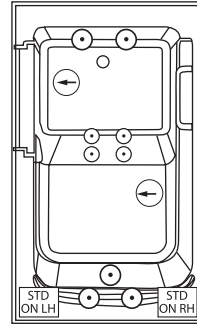

NOTE: Specifications are ± 1/4" and features are subject to change without notice. All final measurements should be taken from tub on site.

EQUIPMENT LEGEND	Classic or EZ Clean Sidewall Jets	Optional Platinum HTT Air Massage System	Accu-Massage Jets	Micro Flow or Opt. Micromassage	Ultra Flow or Opt. Ultra Massage	Sole Soother	Neck Massage Pillow	Inlet/Outlet Port	Pump	Warm Back Tubing Zone	Pump Access (18"x18" required)	*Some pump locations & plumbing may extend beyond perimeter of bath.
------------------	-----------------------------------	--	-------------------	---------------------------------	----------------------------------	--------------	---------------------	-------------------	------	-----------------------	--------------------------------	--