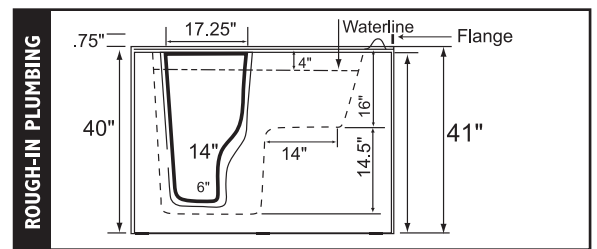

FEATURES	Combo Silver	Air Silver	Hydro Silver
JETS – Total number of jets	21	12	9
Classic Air Jets Sidewall	12/72	12/72	N/A
EZ Clean Air Jets Sidewall (18)	N/A	N/A	N/A
Platinum HTT™ Air Massage System	N/A	N/A	N/A
Accu-Massage Back, Neck, Wrist Jets	N/A	N/A	N/A
Micro Flow	N/A	N/A	N/A
Micro Massage (each)	$75	N/A	N/A
Ultra Flow	9	N/A	9
Ultra Massage (each)	$95	N/A	$95
Sole Soother™ 7 (N/A in Metallic)	N/A	N/A	$95
Back Masseur System	N/A	N/A	N/A
Metallic Trim Kit PC, PB, SN, ORB	$550	$350	$550

PUMPS	Combo Silver	Air Silver	Hydro Silver
1.0 Air Power 3 Speed	Incl	Incl	N/A
1.25 Air Power Variable Speed	N/A	N/A	N/A
2.25 Hydro Power 1 speed OR 3 speed	1-Incl | N/A	N/A	1-Incl
3.25 Hydro Power 3 speed	N/A	N/A	N/A
Whisper Flo™ Air Heat Pump	N/A	N/A	N/A
Alternate Pump Location	N/A	N/A	N/A
Custom Pump Location(s)	N/A	N/A	N/A

HEATER	Combo Silver	Air Silver	Hydro Silver
Heater Inline/Electric	$395	N/A	$395
Whisper Flo™ Heat System	N/A	$795	N/A

CONTROLS	Combo Silver	Air Silver	Hydro Silver
Air Switch on/off	Incl	Incl	Incl
Air Switch w/ Digital Temp Readout	N/A	N/A	N/A
Electronic	N/A	N/A	N/A

FEATURES	Combo Silver	Air Silver	Hydro Silver
HYDRO SCENTS™	$195	$195	$195
Fragrance Refills	$16.95	$16.95	$16.95
HYDRO CLEANSE™	$19.95	$19.95	$19.95
HYDRO CLEAN™	Incl	N/A	$495
HYDRO SOUNDS™	$1,950.00	$1,950.00	$1,950.00

GRAB BAR	Combo Silver	Air Silver	Hydro Silver
White	Incl	Incl	Incl

TILE FLANGE	Combo Silver	Air Silver	Hydro Silver
	Incl	Incl	Incl

DRAIN KIT	Combo Silver	Air Silver	Hydro Silver
White	Incl	Incl	Incl

LIGHTS	Combo Silver	Air Silver	Hydro Silver
Mood Light	Incl	$195	$195
Chromatherapy	$395	$395	$395

RAPID FILL FAUCET & HAND SHOWER	Combo Silver	Air Silver	Hydro Silver
3-4 Minute Fill Time	$1195	$1195	$1195

STANDARD COLORS	Combo Silver	Air Silver	Hydro Silver
White	Incl	Incl	Incl

Rush Order 72hr Manufacturing (confirm with factory)	Combo Silver	Air Silver	Hydro Silver
	$495	$495	$495

Shipping Boxes	Combo Silver	Air Silver	Hydro Silver
	$90	$90	$90