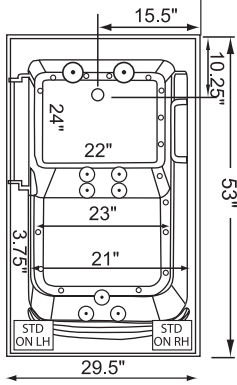

R5330 Walk-in

53" x 30" x 40"

Gallons to operate: 55-76 with 170lbs bather

Combo Silver #RSC5330-RH/ #RSC5330-LH	Air Silver #RSA5330-RH/ #RSA5330-LH	Hydro Silver #RS5330-RH/ #RS5330-LH	Bathtub #RTO5330-RH/ #RTO5330-LH
\$7,495	\$6,495	6,495	\$4,995

NOTE: Specifications are ± 1/4" and features are subject to change without notice. All final measurements should be taken from tub on site.

EQUIPMENT LEGEND	Classic or EZ Clean Sidewall Jets	Optional Platinum HTT Air Massage System	Accu-Massage Jets	Micro Flow or Opt. Micromassage	Ultra Flow or Opt. Ultra Massage	Sole Soother	Neck Massage Pillow	Inlet/Outlet Port	Pump	Warm Back Tubing Zone	Pump Access (18"x18" required)	*Some pump locations & plumbing may extend beyond perimeter of bath.
------------------	-----------------------------------	--	-------------------	---------------------------------	----------------------------------	--------------	---------------------	-------------------	------	-----------------------	--------------------------------	--