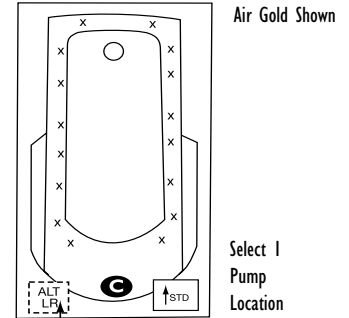

- A** HTT® Deluxe Platinum Air Massage System. Includes 8-10 HTT Leg Therapy Jets, EZ Level Base & Chromotherapy Light System. [x x x] **Optional on Combos**
- B** 6 Jet HTT Back Massage System [included on Platinum] N/A on Combo Tub Series [x x x]
- C** Warm Back Tubing Zone [SSSSS] N/A on Silver Air

NOTE: Specifications are ± 1/4" and features are subject to change without notice. All final measurements should be taken from tub on site.

EQUIPMENT LEGEND	Classic or EZ Clean Sidewall Jets	Optional Platinum HTT Air Massage System	Accu-Massage Jets	Micro Flow or Opt. Micromassage	Ultra Flow or Opt. Ultra Massage	Sole Soother	Neck Massage Pillow	Inlet/Outlet Port	Pump	Warm Back Tubing Zone	Pump Access (18"x18" required)	*Some pump locations & plumbing may extend beyond perimeter of bath.
------------------	-----------------------------------	--	-------------------	---------------------------------	----------------------------------	--------------	---------------------	-------------------	------	-----------------------	--------------------------------	--