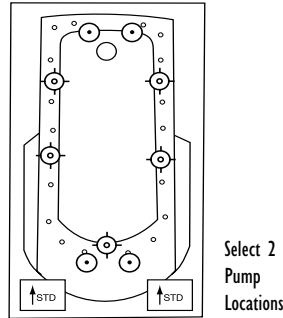

Serenity 4.530

54" x 30" x 21"

Gallons to overflow: 54 | Gallons to operate: 30-54

Combo Gold #SGC5430	Combo Silver #SSC5430	Air Plat #SPA5430	Air Gold #SGA5430 $4,245
$5,795	$4,845	$5,623	Air Silver #SSA5430 $3,095

- **A** HTT® Deluxe Platinum Air Massage System. Includes 8-10 HTT Leg Therapy Jets, EZ Level Base & Chromotherapy Light System. [x x x] **Optional on Combos**
- **B** 6 Jet HTT Back Massage System [included on Platinum] N/A on Combo Tub Series [x x x]
- **C** Warm Back Tubing Zone [SSSSS] N/A on Silver Air

NOTE: Specifications are ± 1/4" and features are subject to change without notice. All final measurements should be taken from tub on site.

EQUIPMENT LEGEND	Classic or EZ Clean Sidewall Jets	Optional Platinum HTT Air Massage System	Accu-Massage Jets	Micro Flow or Opt. Micromassage	Ultra Flow or Opt. Ultra Massage	Sole Soother	Neck Massage Pillow	Inlet/Outlet Port	Pump	Warm Back Tubing Zone	Pump Access (18"x18" required)	*Some pump locations & plumbing may extend beyond perimeter of bath.

ELECTRICAL SPECIFICATIONS	COM PLAT	COM GLD	COM SILV	AIR PLAT	AIR-G AIR-S	HYDRO PLAT	HYDRO GOLD	HYDRO SILVER	SOOTH SOAK
Dedicated Circuits Required									
PUMP REQ. 115V 20AMP W/GFCI	3	2	2	1	1	2	1	1	1
INLINE HEATER REQ. 115V 20AMP GFCI	1	1	OPT			1	1	OPT	
WHISPER FLO HEAT SYSTEM™ 115V 20AMP GFCI				2	2