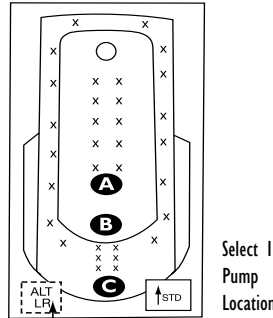

Serenity 4.530

54" x 30" x 21"

Gallons to overflow: 54 | Gallons to operate: 30-54

Combo Gold #SGC5430	Combo Silver #SSC5430	Air Plat #SPA5430	Air Gold #SGA5430 $4,245
$5,795	$4,845	$5,623	Air Silver #SSA5430 $3,095

- **A** HTT® Deluxe Platinum Air Massage System. Includes 8-10 HTT Leg Therapy Jets, EZ Level Base & Chromotherapy Light System. [x x x] **Optional on Combos**
- **B** 6 Jet HTT Back Massage System [included on Platinum] N/A on Combo Tub Series [x x x]
- **C** Warm Back Tubing Zone [SSSSS] N/A on Silver Air

NOTE: Specifications are ± 1/4" and features are subject to change without notice. All final measurements should be taken from tub on site.

EQUIPMENT LEGEND	Classic or EZ Clean Sidewall Jets	Optional Platinum HTT Air Massage System	Accu-Massage Jets	Micro Flow or Opt. Micromassage	Ultra Flow or Opt. Ultra Massage	Sole Soother	Neck Massage Pillow	Inlet/Outlet Port	Pump	Warm Back Tubing Zone	Pump Access (18"x18" required)	*Some pump locations & plumbing may extend beyond perimeter of bath.

ELECTRICAL SPECIFICATIONS	COM PLAT	COM GLD	COM SILV	AIR PLAT	AIR-G AIR-S	HYDRO PLAT	HYDRO GOLD	HYDRO SILVER	SOOTH SOAK
Dedicated Circuits Required									
PUMP REQ. 115V 20AMP W/GFCI	3	2	2	1	1	2	1	1	1
INLINE HEATER REQ. 115V 20AMP GFCI	1	1	OPT			1	1	OPT	
WHISPER FLO HEAT SYSTEM™ 115V 20AMP GFCI				2	2