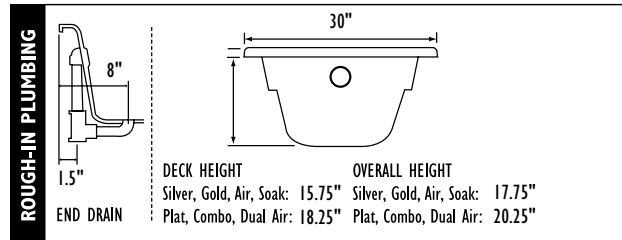

FEATURES	Combo Gold	Combo Silver	Air Plat	Air Gld / Silv
JETS – Total number of jets	30	21	34	18/12
Classic Air Jets Sidewall	18/108	12/72	N/A	N/A / 12/72
EZ Clean Air Jets Sidewall (18)	$590	N/A	18	18 / N/A
Platinum HTT™ Air Massage System	$1378	N/A	Incl	N/A / N/A
Accu-Massage Back, Neck, Wrist Jets	6	N/A	N/A	N/A
Micro Flow	N/A	4	N/A	N/A
Micro Massage (each)	N/A	$75	N/A	N/A
Ultra Flow	4	5	N/A	N/A
Ultra Massage (each)	$95	$95	N/A	N/A
Sole Soother™ 7 (N/A in Metallic)	2	N/A	N/A	N/A
Back Masseur System	Incl	N/A	N/A	N/A
Neck Masseur Pillow (incl 2 jets)	$450	N/A	N/A	N/A
Metallic Trim Kit PC, PB, SN, ORB	$600	$550	N/A	N/A / $350

FEATURES	Combo Gold	Combo Silver	Air Plat	Air Gld / Silv
HYDRO SCENTS™	$195	$195	$195	$195
Fragrance Refills	$16.95	$16.95	$16.95	$16.95
HYDRO CLEANSE™	$19.95	$19.95	$19.95	$19.95
HYDRO CLEAN™	Incl	Incl	$495	$495
HYDRO SOUNDS™	$1,950	$1,950	$1,950	$1,950

GRAB BAR(S) Standard Grab Bars will be color coordinated to match whirlpool
Bolt on PB, PC, SN, WH, ALM, BISC 2-Incl $125ea $125ea $125ea

TILE FLANGE $175 $175 $175 $175

DRAIN KITS Standard color coordination & PVC rough
Lift N Turn PB, PC, SN, WH, ALM, BISC, ORB N/A Incl N/A Inc / $95
Deluxe Cable Drain PB, PC, SN, White, Alm, Bisc, Orb Incl $250 Incl $250

LIGHTS
Mood Light N/A Incl N/A Incl / $195
Chromotherapy Incl $395 Incl $395

PILLOW
Neck Masseur Pillow (incl 2 jets) $450 N/A N/A N/A
Deluxe Oval Incl Incl Incl Incl / $80

STANDARD COLORS
White, Bone, Almond & Biscuit Incl Incl Incl Incl
Design Colors-refer to page 8 $495 $495 $495 $495

EZ LEVEL QUIET BASE™ Incl $350* Incl $350*
*Use Plat, Combo, Dual Air Deck Heights

EZ LEVEL BARS N/A $150* N/A N/A
*Use Plat, Combo, Air Deck Heights
Rush Order 72hr Manufacturing (confirm with factory) $495 $495 $495 $495

PUMPS	Combo Gold	Combo Silver	Air Plat	Air Gld / Silv
1.0 Warm Air Power 3 Speed	N/A	Incl	N/A	N/A / Incl
1.25 Heated Air Power Variable Speed	Incl	N/A	Incl	Incl / N/A
2.25 Hydro Power 1 speed OR 3 speed	N/A	1-Incl | N/A	N/A	N/A
3.25 Hydro Power 3 speed	Incl	$350	N/A	N/A
Whisper Flo™ Heat Pump	N/A	N/A	N/A	N/A
Alternate Pump Location	Incl	Incl	Incl	Incl / Incl

HEATER	Combo Gold	Combo Silver	Air Plat	Air Gld / Silv
Heater Inline/Electric	Incl	$395	N/A	N/A
Whisper Flo™ Heat System	N/A	N/A	$795	$795
Warm Back Tubing Zone	Incl	N/A	Incl	Incl / N/A

CONTROLS	Combo Gold	Combo Silver	Air Plat	Air Gld / Silv
Air Switch on/off	Incl	Incl	N/A	N/A / Incl
Air Switch w/ Digital Temp Readout	N/A	N/A	N/A	N/A
Electronic	Incl	N/A	Incl	Incl / N/A

ECO PURE CONDITIONER	Combo Gold	Combo Silver	Air Plat	Air Gld / Silv
	$59.90	$59.90	$59.90	$59.90