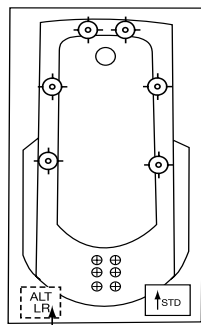

Hydro Gold #SG5430	Hydro Silver #SS5430	Sooth Soak #SSS5430	Bathtub #STO5430
	$3,995	$2,995	$3,295	$1,895

Select 1 Pump Location