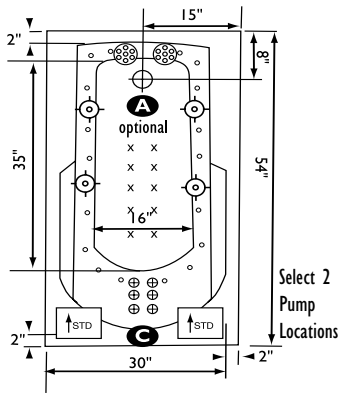

Serenity 4.530

54" x 30" x 21"

Gallons to overflow: 54 | Gallons to operate: 30-54

Combo Gold #SGC5430	Combo Silver #SSC5430	Air Plat #SPA5430	Air Gold #SGA5430 $4,245
$5,795	$4,845	$5,623	Air Silver #SSA5430 $3,095

- **A** HTT® Deluxe Platinum Air Massage System. Includes 8-10 HTT Leg Therapy Jets, EZ Level Base & Chromotherapy Light System. [x x x] **Optional on Combos**
- **B** 6 Jet HTT Back Massage System [included on Platinum] N/A on Combo Tub Series [x x x]
- **C** Warm Back Tubing Zone [SSSSS] N/A on Silver Air

NOTE: Specifications are ± 1/4" and features are subject to change without notice. All final measurements should be taken from tub on site.

EQUIPMENT LEGEND	Classic or EZ Clean Sidewall Jets	Optional Platinum HTT Air Massage System	Accu-Massage Jets	Micro Flow or Opt. Micromassage	Ultra Flow or Opt. Ultra Massage	Sole Soother	Neck Massage Pillow	Inlet/Outlet Port	Pump	Warm Back Tubing Zone	Pump Access (18"x18" required)	*Some pump locations & plumbing may extend beyond perimeter of bath.

ELECTRICAL SPECIFICATIONS	COM PLAT	COM GLD	COM SILV	AIR PLAT	AIR-G AIR-S	HYDRO PLAT	HYDRO GOLD	HYDRO SILVER	SOOTH SOAK
Dedicated Circuits Required									
PUMP REQ. 115V 20AMP W/GFCI	3	2	2	1	1	2	1	1	1
INLINE HEATER REQ. 115V 20AMP GFCI	1	1	OPT			1	1	OPT	
WHISPER FLO HEAT SYSTEM™ 115V 20AMP GFCI				2	2