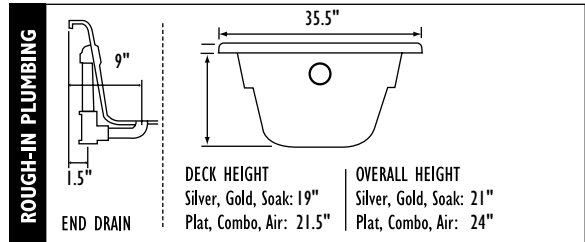

FEATURES	Plat Combo	Gold Combo	Silver Combo	Air
JETS— Total number of jets	33	30	21	18
Air Jets/Ports	18/108	18/108	12/72	18/108
Deluxe Air Jets In-Floor	$995	$995	N/A	$995
Accu-Massage	9	6	N/A	N/A
Micro Flow	N/A	N/A	4	N/A
Micro Massage (each)	N/A	N/A	$75	N/A
Ultra Flow	4	4	5	N/A
Ultra Massage (each)	$95	$95	$95	N/A
Sole Soother™ 7 (N/A in Metallic)	2	2	N/A	N/A
Back Masseur System	Incl	Incl	N/A	N/A
Neck Masseur Pillow (incl 2 jets)	1-Incl	$450	N/A	N/A
Metallic Trim Kit PC, PB, SN, ORB	$750	$600	$550	$350

PUMPS	Plat Combo	Gold Combo	Silver Combo	Air
1.0 Air Power 3 Speed	N/A	N/A	N/A	N/A
1.25 Air Power Variable Speed	Incl	Incl	Incl	Incl
2.25 Hydro Power 1 speed OR 3 speed	N/A | 2-Incl	N/A	1-Incl | N/A	N/A
3.25 Hydro Power 3 speed	N/A	Incl	$350	N/A
Whisper Flo™ Heat Pump	N/A	N/A	N/A	N/A
Alternate Pump Location	Incl	Incl	Incl	Incl
Custom Pump Location(s)	$180	$180	$180	$180

HEATER	Plat Combo	Gold Combo	Silver Combo	Air
Heater Inline/Electric	Incl	Incl	$395	N/A
Whisper Flo™ Heat System	N/A	N/A	N/A	$795

CONTROLS	Plat Combo	Gold Combo	Silver Combo	Air
Air Switch on/off	Incl	Incl	Incl	N/A
Air Switch w/ Digital Temp Readout	Incl	N/A	N/A	N/A
Electronic	Incl	Incl	N/A	Incl

HYDRO SCENTS™	Plat Combo	Gold Combo	Silver Combo	Air
Incl	Incl	$195	$195	$195
Fragrance Refills	$16.95	$16.95	$16.95	$16.95
HYDRO CLEANSE™	$19.95	$19.95	$19.95	$19.95

FEATURES	Plat Combo	Gold Combo	Silver Combo	Air
HYDRO CLEAN™	Incl	Incl	Incl	$495

FEATURES	Plat Combo	Gold Combo	Silver Combo	Air
HYDRO SOUNDS™	$1,950.00	$1,950.00	$1,950.00	$1,950.00

GRAB BAR(S)	Plat Combo	Gold Combo	Silver Combo	Air
Bolt on PB, PC, SN, WH, ALM, BISC	2-Incl	2-Incl	$125ea	$125ea
Standard Grab Bars will be color coordinated to match whirlpool				

TILE FLANGE	Plat Combo	Gold Combo	Silver Combo	Air
	$175	$175	$175	$175

DRAIN KITS	Plat Combo	Gold Combo	Silver Combo	Air
Lift N Turn PB, PC, SN, WH, ALM, BISC, ORB	N/A	N/A	Incl	Incl
Deluxe Cable Drain PB, PC, SN, White, ALM, BISC, ORB	Incl	Incl	$250	$250
BISC, ORB Standard color coordination & PVC rough				

LIGHTS	Plat Combo	Gold Combo	Silver Combo	Air
Mood Light	N/A	N/A	Incl	Incl
Chromatherapy	Incl	Incl	$395	$395

PILLOW	Plat Combo	Gold Combo	Silver Combo	Air
Deluxe Oval	N/A	Incl	Incl	Incl

STANDARD COLORS	Plat Combo	Gold Combo	Silver Combo	Air
White, Bone, Almond & Biscuit	Incl	Incl	Incl	Incl
Design Colors—refer to page 8	$495	$495	$495	$495

EZ LEVEL QUIET BASE™	Plat Combo	Gold Combo	Silver Combo	Air
	Incl	Incl	$350*	Incl
*Use Plat, Combo, Air Deck Heights				

EZ LEVEL BARS	Plat Combo	Gold Combo	Silver Combo	Air
	N/A	N/A	$150*	N/A
*Use Plat, Combo, Air Deck Heights				
Rush Order 72hr Manufacturing	$495	$495	$495	$495
(confirm with factory)				
Shipping Boxes	$90	$90	$90	$90