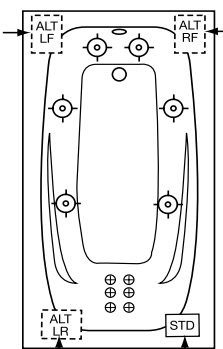

Select 1 Pump Location