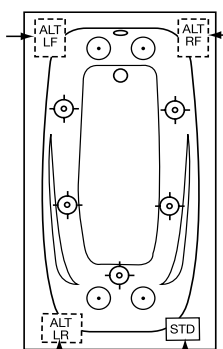

Select 1 Pump Location