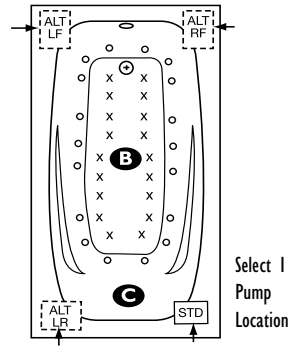

Plat Combo #SPC7236	Gold Combo #SGC7236	Silver Combo #SSC7236	Air #SA7236
\$7,300	\$5,650	\$3,800	\$2,995

A Alternate Warm Air Zone | **B** Optional Deluxe in-floor Air Massage Jets x x x | **C** Standard Warm Air FDA Tubing Zone HTT muscle therapy directly to the legs & body.

NOTE: Specifications are ± 1/4" and features are subject to change without notice. All final measurements should be taken from tub on site. *Some pump locations & plumbing may extend beyond perimeter of bath.