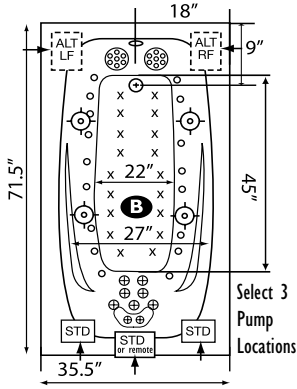

Plat Combo #SPC7236	Gold Combo #SGC7236	Silver Combo #SSC7236	Air #SA7236
\$7,300	\$5,650	\$3,800	\$2,995

A Alternate Warm Air Zone | **B** Optional Deluxe in-floor Air Massage Jets x x x | **C** Standard Warm Air FDA Tubing Zone HTT muscle therapy directly to the legs & body.

NOTE: Specifications are ± 1/4" and features are subject to change without notice. All final measurements should be taken from tub on site. *Some pump locations & plumbing may extend beyond perimeter of bath.