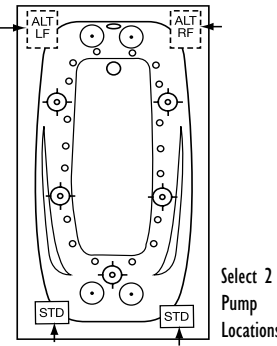

Plat Combo #SPC7236	Gold Combo #SGC7236	Silver Combo #SSC7236	Air #SA7236
\$7,300	\$5,650	\$3,800	\$2,995

A Alternate Warm Air Zone | **B** Optional Deluxe in-floor Air Massage Jets x x x | **C** Standard Warm Air FDA Tubing Zone HTT muscle therapy directly to the legs & body.

NOTE: Specifications are ± 1/4" and features are subject to change without notice. All final measurements should be taken from tub on site. *Some pump locations & plumbing may extend beyond perimeter of bath.