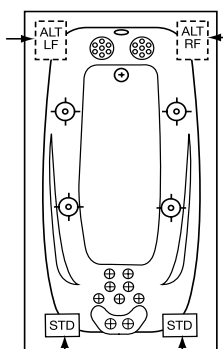

Plat #SP7236	Gold #SG7236	Silver #SS7236	Sooth Soak #SSS7236	Soaking #STO7236
$5,350	$2,995	$1,950	$2,300	$900

Select 2 Pump Locations