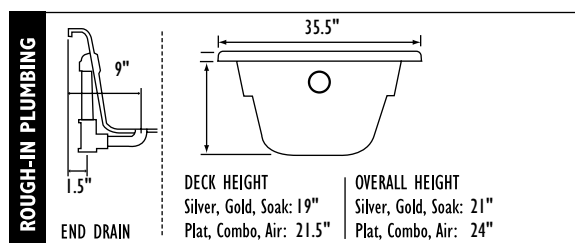

FEATURES	Plat	Gold	Silver	Sooth Soak
JETS— Total number of jets	15	12	9	N/A
Air Jets/Ports	N/A	N/A	N/A	N/A
Deluxe Air Jets In-Floor	N/A	N/A	N/A	N/A
Accu-Massage	9	6	N/A	N/A
Micro Flow	N/A	N/A	4	N/A
Micro Massage (each)	N/A	N/A	$75	N/A
Ultra Flow	4	6	5	N/A
Ultra Massage (each)	$95	$95	$95	N/A
Sole Soother™ 7 (N/A in Metallic)	2	N/A	N/A	N/A
Back Masseur System	Incl	Incl	N/A	N/A
Neck Masseur Pillow (incl 2 jets)	1-Incl	$450	N/A	$450
Metallic Trim Kit PC, PB, SN, ORB	$400	$350	$250	N/A

PUMPS	Plat	Gold	Silver	Sooth Soak
1.0 Air Power 3 Speed	N/A	N/A	N/A	N/A
1.25 Air Power Variable Speed	N/A	N/A	N/A	N/A
2.25 Hydro Power 1 speed OR 3 speed	N/A | 2 Incl	N/A | N/A	Incl | N/A	N/A | N/A
3.25 Hydro Power 3 speed	N/A	Incl	$350	N/A
Whisper Flo™ Heat Pump	N/A	N/A	N/A	Incl
Alternate Pump Location	Incl	Incl	Incl	Incl
Custom Pump Location(s)	$180	$180	$180	$180

HEATER	Plat	Gold	Silver	Sooth Soak
Heater Inline/Electric	Incl	Incl	$395	N/A
Whisper Flo™ Heat System	N/A	N/A	N/A	N/A

CONTROLS	Plat	Gold	Silver	Sooth Soak
Air Switch on/off	Incl	Incl	Incl	Incl
Air Switch w/ Digital Temp Readout	Incl	N/A	N/A	N/A
Electronic	N/A	N/A	N/A	N/A

HYDRO SCENTS™	Plat	Gold	Silver	Sooth Soak
Fragrance Refills	$16.95	$16.95	$16.95	N/A
HYDRO CLEANSE™	$19.95	$19.95	$19.95	$19.95

FEATURES	Plat	Gold	Silver	Sooth Soak
HYDRO CLEAN™	Incl	$495	$495	$495
HYDRO SOUNDS™	$1,950.00	$1,950.00	$1,950.00	$1,950.00

GRAB BAR(S)	Plat	Gold	Silver	Sooth Soak
Bolt on PB, PC, SN, WH, ALM, BISC	2-Incl	$125ea	$125ea	$125ea
Standard Grab Bars will be color coordinated to match whirlpool				

TILE FLANGE	Plat	Gold	Silver	Sooth Soak
	$175	$175	$175	$175

DRAIN KITS	Plat	Gold	Silver	Sooth Soak
Lift N Turn PB, PC, SN, WH, ALM, BISC, ORB	N/A	Incl	$95	Incl
Deluxe Cable Drain PB, PC, SN, WH, ALM, BISC, ORB	Incl	$250	$250	$250
BISC, ORB Standard color coordination & PVC rough				

LIGHTS	Plat	Gold	Silver	Sooth Soak
Mood Light	N/A	Incl	$195	N/A
Chromatherapy	Incl	$395	$395	Incl

PILLOW	Plat	Gold	Silver	Sooth Soak
Deluxe Oval	N/A	Incl	$80	Incl

STANDARD COLORS	Plat	Gold	Silver	Sooth Soak
White, Bone, Almond & Biscuit	Incl	Incl	Incl	Incl
Design Colors-refer to page 8	$495	$495	$495	$495

EZ LEVEL QUIET BASE™	Plat	Gold	Silver	Sooth Soak
	Incl	N/A	N/A	$350*
*Use Plat, Combo, Air Deck Heights				

EZ LEVEL BARS	Plat	Gold	Silver	Sooth Soak
	N/A	$150*	$150*	$150*
*Use Plat, Combo, Air Deck Heights				
Rush Order 72hr Manufacturing	$495	$495	$495	$495
(confirm with factory)				
Shipping Boxes	$90	$90	$90	$90