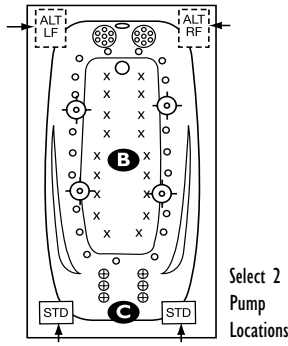

Plat Combo #SPC7236	Gold Combo #SGC7236	Silver Combo #SSC7236	Air #SA7236
\$7,300	\$5,650	\$3,800	\$2,995

A Alternate Warm Air Zone | **B** Optional Deluxe in-floor Air Massage Jets x x x | **C** Standard Warm Air FDA Tubing Zone HTT muscle therapy directly to the legs & body.

NOTE: Specifications are ± 1/4" and features are subject to change without notice. All final measurements should be taken from tub on site. *Some pump locations & plumbing may extend beyond perimeter of bath.