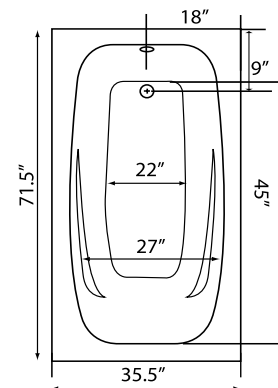

NOTE: Specifications are ± 1/4" and features are subject to change without notice. All final measurements should be taken from tub on site. *Some pump locations & plumbing may extend beyond perimeter of bath.

Bronze version also available. Includes 6 Micro Flow Jets. For other features please contact a sales representative

NOTE: Specifications are ± 1/4" and features are subject to change without notice. All final measurements should be taken from tub on site. *Some pump locations & plumbing may extend beyond perimeter of bath.