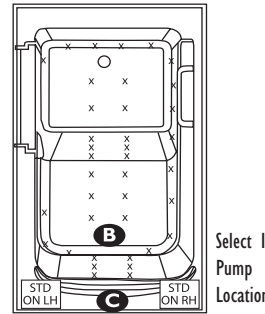

# Tranquil 5230 Walk-in

52" x 30" x 42"

Gallons to operate: 55-76 with 170lbs bather

|  |  |                                      |  |
|--|--|--------------------------------------|--|
| Combo Gold #TGC5230-RH/<br>#TGC5230-LH | Combo Silver #TSC5230-RH/<br>#TSC5430-LH | Air Plat #TPA5230-RH/<br>#TPA5230-LH | Air Gold #TGA5230-RH/ \$8,245<br>#TGA5230-LH   |
| \$9,495                                | \$8,620                                  | \$9,623                              | Air Silver #TSA5230-RH/ \$7,400<br>#TSA5230-LH |