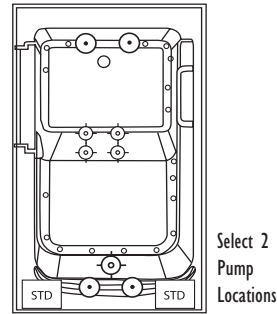

# Tranquil 5230 Walk-in

52" x 30" x 42"

Gallons to operate: 55-76 with 170lbs bather

|  |  |                                      |  |
|--|--|--------------------------------------|--|
| Combo Gold #TGC5230-RH/<br>#TGC5230-LH | Combo Silver #TSC5230-RH/<br>#TSC5430-LH | Air Plat #TPA5230-RH/<br>#TPA5230-LH | Air Gold #TGA5230-RH/ \$8,245<br>#TGA5230-LH   |
| \$9,495                                | \$8,620                                  | \$9,623                              | Air Silver #TSA5230-RH/ \$7,400<br>#TSA5230-LH |