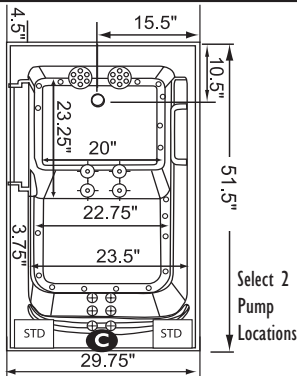

# Tranquil 5230 Walk-in

52" x 30" x 42"

Gallons to operate: 55-76 with 170lbs bather

|  |  |                                      |  |
|--|--|--------------------------------------|--|
| Combo Gold #TGC5230-RH/<br>#TGC5230-LH | Combo Silver #TSC5230-RH/<br>#TSC5430-LH | Air Plat #TPA5230-RH/<br>#TPA5230-LH | Air Gold #TGA5230-RH/ \$8,245<br>#TGA5230-LH   |
| \$9,495                                | \$8,620                                  | \$9,623                              | Air Silver #TSA5230-RH/ \$7,400<br>#TSA5230-LH |