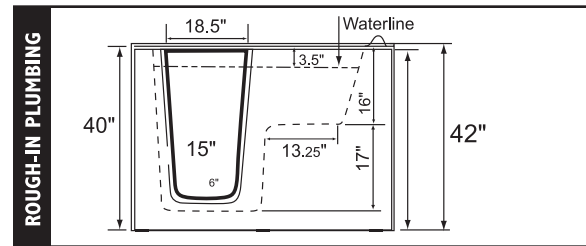

A HTT® Deluxe Platinum Air Massage System. Includes 8-10 HTT Leg Therapy Jets, EZ Level Base & Chromatherapy Light System. [x x x] **Optional on Combos**

B 6 Jet HTT Back Massage System [included on Platinum] N/A on Combo Tub Series [x x x]

C Warm Back Tubing Zone [SSSSS] N/A on Silver Air

NOTE: Specifications are ± 1/4" and features are subject to change without notice. All final measurements should be taken from tub on site.

EQUIPMENT LEGEND	Classic or EZ Clean Sidewall Jets	Optional Platinum Air Massage System	Accu-Massage Jets	Micro Flow or Opt. Micromassage	Ultra Flow or Opt. Ultra Massage	Sole Soother	Neck Massage Pillow	Inlet/Outlet Port	Pump	Warm Back Tubing Zone	Pump Access (18"x18" required)	*Some pump locations & plumbing may extend beyond perimeter of bath.

ELECTRICAL SPECIFICATIONS Dedicated Circuits Required	COM PLAT	COM GLD	COM SILV	AIR PLAT	AIR-G AIR-S	HYDRO PLAT	HYDRO GOLD	HYDRO SILVER	SOOTH SOAK
PUMP REQ. 115V 20AMP W/GFCI	3	2	2	1	1	2	1	1	1
INLINE HEATER REQ. 115V 20AMP GFCI	1	1	OPT			1	1	OPT	
WHISPER FLO HEAT SYSTEM™ 115V 20AMP GFCI				2	2