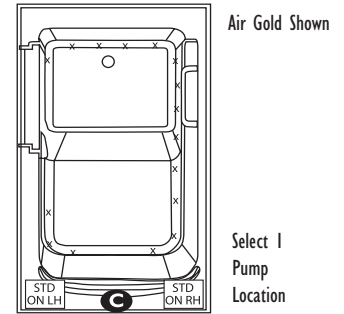

# Tranquil 5230 Walk-in

52" x 30" x 42"

Gallons to operate: 55-76 with 170lbs bather

|  |  |                                      |  |
|--|--|--------------------------------------|--|
| Combo Gold #TGC5230-RH/<br>#TGC5230-LH | Combo Silver #TSC5230-RH/<br>#TSC5430-LH | Air Plat #TPA5230-RH/<br>#TPA5230-LH | Air Gold #TGA5230-RH/ \$8,245<br>#TGA5230-LH   |
| \$9,495                                | \$8,620                                  | \$9,623                              | Air Silver #TSA5230-RH/ \$7,400<br>#TSA5230-LH |

**A** HTT® Deluxe Platinum Air Massage System. Includes 8-10 HTT Leg Therapy Jets, EZ Level Base & Chromatherapy Light System. [ x x x ] **Optional on Combos**

**B** 6 Jet HTT Back Massage System [included on Platinum] N/A on Combo Tub Series [ x x x ]