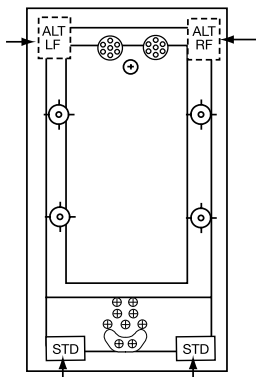

Plat #ZP6636	Gold #ZG6636	Silver #ZS6636	Sooth Soak #ZSS6636	Soaking #ZTO6636
$5,650	$3,750	$2,850	$2,995	$1,595

Select 2 Pump Locations