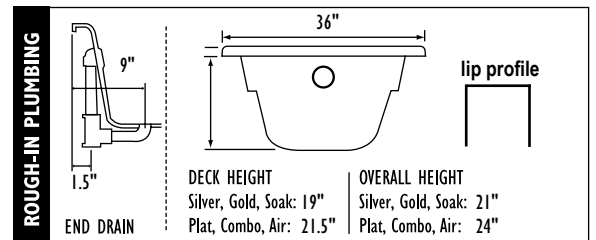

FEATURES	Plat	Gold	Silver	Sooth Soak
JETS— Total number of jets	15	12	9	N/A
Air Jets/Ports	N/A	N/A	N/A	N/A
Deluxe Air Jets In-Floor	N/A	N/A	N/A	N/A
Accu-Massage	9	6	N/A	N/A
Micro Flow	N/A	N/A	4	N/A
Micro Massage (each)	N/A	N/A	$75	N/A
Ultra Flow	4	6	5	N/A
Ultra Massage (each)	$95	$95	$95	N/A
Sole Soother™ 7 (N/A in Metallic)	2	N/A	N/A	N/A
Back Masseur System	Incl	Incl	N/A	N/A
Neck Masseur Pillow (incl 2 jets)	1-Incl	$450	N/A	$450
Metallic Trim Kit PC, PB, SN, ORB	$400	$350	$250	N/A

PUMPS	Plat	Gold	Silver	Sooth Soak
1.0 Air Power 3 Speed	N/A	N/A	N/A	N/A
1.25 Air Power Variable Speed	N/A	N/A	N/A	N/A
2.25 Hydro Power 1 speed OR 3 speed	N/A | 2-Incl	N/A | N/A	Incl | N/A	N/A | N/A
3.25 Hydro Power 3 speed	N/A	Incl	$350	N/A
Whisper Flo™ Heat Pump	N/A	N/A	N/A	Incl
Alternate Pump Location	Incl	Incl	Incl	Incl
Custom Pump Location(s)	$180	$180	$180	$180

HEATER	Plat	Gold	Silver	Sooth Soak
Heater Inline/Electric	Incl	Incl	$395	N/A
Whisper Flo™ Heat System	N/A	N/A	N/A	N/A

CONTROLS	Plat	Gold	Silver	Sooth Soak
Air Switch on/off	Incl	Incl	Incl	Incl
Air Switch w/ Digital Temp Readout	Incl	N/A	N/A	N/A
Electronic	N/A	N/A	N/A	N/A

HYDRO SCENTS™	Plat	Gold	Silver	Sooth Soak
Fragrance Refills	$195	$195	$195	N/A
HYDRO CLEANSE™	$19.95	$19.95	$19.95	$19.95

FEATURES	Plat	Gold	Silver	Sooth Soak
HYDRO CLEAN™	Incl	$495	$495	$495

FEATURES	Plat	Gold	Silver	Sooth Soak
HYDRO SOUNDS™	$1,950.00	$1,950.00	$1,950.00	$1,950.00

GRAB BAR(S)	Plat	Gold	Silver	Sooth Soak
Bolt on PB, PC, SN, WH, ALM, BISC	2-Incl	$125ea	$125ea	$125ea
Standard Grab Bars will be color coordinated to match whirlpool				

TILE FLANGE	Plat	Gold	Silver	Sooth Soak
	$175	$175	$175	$175

DRAIN KITS	Plat	Gold	Silver	Sooth Soak
Lift N Turn PB, PC, SN, WH, ALM, BISC, ORB	N/A	Incl	$95	Incl
Deluxe Cable Drain PB, PC, SN, WH, ALM, BISC, ORB Standard color coordination & PVC rough	Incl	$250	$250	$250

LIGHTS	Plat	Gold	Silver	Sooth Soak
Mood Light	N/A	Incl	$195	N/A
Chromatherapy	Incl	$395	$395	Incl

PILLOW	Plat	Gold	Silver	Sooth Soak
Deluxe Oval	N/A	Incl	$80	Incl

STANDARD COLORS	Plat	Gold	Silver	Sooth Soak
White, Bone, Almond & Biscuit	Incl	Incl	Incl	Incl
Design Colors—refer to page 8	$495	$495	$495	$495

EZ LEVEL QUIET BASE™	Plat	Gold	Silver	Sooth Soak
	Incl	N/A	N/A	$350*
*Use Plat, Combo, Air Deck Heights				

EZ LEVEL BARS	Plat	Gold	Silver	Sooth Soak
	N/A	$150*	$150*	$150*
*Use Plat, Combo, Air Deck Heights				
Rush Order 72hr Manufacturing (confirm with factory)	$495	$495	$495	$495
Shipping Boxes	$90	$90	$90	$90