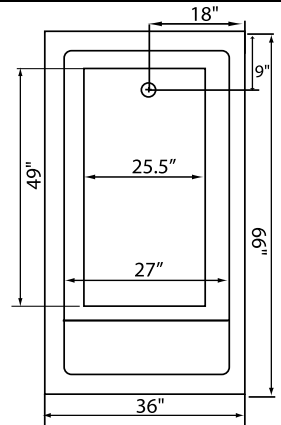

NOTE: Specifications are ± 1/4" and features are subject to change without notice. All final measurements should be taken from tub on site. *Some pump locations & plumbing may extend beyond perimeter of bath.