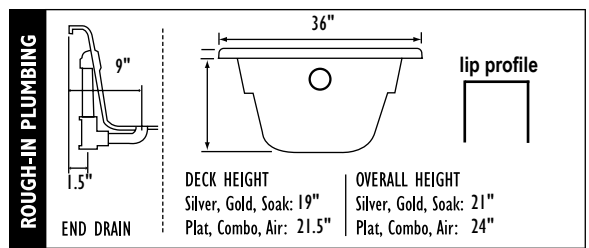

FEATURES	Plat Combo	Gold Combo	Silver Combo	Air
JETS— Total number of jets	33	30	21	18
Air Jets/Ports	18/108	18/108	12/72	18/108
Deluxe Air Jets In-Floor	$995	$995	N/A	$995
Accu-Massage	9	6	N/A	N/A
Micro Flow	N/A	N/A	4	N/A
Micro Massage (each)	N/A	N/A	$75	N/A
Ultra Flow	4	4	5	N/A
Ultra Massage (each)	$95	$95	$95	N/A
Sole Soother™ 7 (N/A in Metallic)	2	2	N/A	N/A
Back Masseur System	Incl	Incl	N/A	N/A
Neck Masseur Pillow (incl 2 jets)	1-Incl	$450	N/A	N/A
Metallic Trim Kit PC, PB, SN, ORB	$750	$600	$550	$350

PUMPS	Plat Combo	Gold Combo	Silver Combo	Air
1.0 Air Power 3 Speed	N/A	N/A	N/A	N/A
1.25 Air Power Variable Speed	Incl	Incl	Incl	Incl
2.25 Hydro Power 1 speed OR 3 speed	N/A | 2-Incl	N/A	1-Incl | N/A	N/A
3.25 Hydro Power 3 speed	N/A	Incl	$350	N/A
Whisper Flo™ Heat Pump	N/A	N/A	N/A	N/A
Alternate Pump Location	Incl	Incl	Incl	Incl
Custom Pump Location(s)	$180	$180	$180	$180

HEATER	Plat Combo	Gold Combo	Silver Combo	Air
Heater Inline/Electric	Incl	Incl	$395	N/A
Whisper Flo™ Heat System	N/A	N/A	N/A	$795

CONTROLS	Plat Combo	Gold Combo	Silver Combo	Air
Air Switch on/off	Incl	Incl	Incl	N/A
Air Switch w/ Digital Temp Readout	Incl	N/A	N/A	N/A
Electronic	Incl	Incl	N/A	Incl

HYDRO SCENTS™	Plat Combo	Gold Combo	Silver Combo	Air
Incl	Incl	$195	$195	$195
Fragrance Refills	$16.95	$16.95	$16.95	$16.95
HYDRO CLEANSE™	$19.95	$19.95	$19.95	$19.95

FEATURES	Plat Combo	Gold Combo	Silver Combo	Air
HYDRO CLEAN™	Incl	Incl	Incl	$495

HYDRO SOUNDS™	Plat Combo	Gold Combo	Silver Combo	Air
	$1,950.00	$1,950.00	$1,950.00	$1,950.00

GRAB BAR(S)	Plat Combo	Gold Combo	Silver Combo	Air
Bolt on PB, PC, SN, WH, ALM, BISC	2-Incl	2-Incl	$125ea	$125ea
Standard Grab Bars will be color coordinated to match whirlpool				

TILE FLANGE	Plat Combo	Gold Combo	Silver Combo	Air
	$175	$175	$175	$175

DRAIN KITS	Plat Combo	Gold Combo	Silver Combo	Air
Lift N Turn PB, PC, SN, WH, ALM, BISC, ORB	N/A	N/A	Incl	Incl
Deluxe Cable Drain PB, PC, SN, WH, ALM, BISC, ORB Standard color coordination & PVC rough	Incl	Incl	$250	$250

LIGHTS	Plat Combo	Gold Combo	Silver Combo	Air
Mood Light	N/A	N/A	Incl	Incl
Chromatherapy	Incl	Incl	$395	$395

PILLOW	Plat Combo	Gold Combo	Silver Combo	Air
Deluxe Oval	N/A	Incl	Incl	Incl

STANDARD COLORS	Plat Combo	Gold Combo	Silver Combo	Air
White, Bone, Almond & Biscuit	Incl	Incl	Incl	Incl
Design Colors—refer to page 8	$495	$495	$495	$495

EZ LEVEL QUIET BASE™	Plat Combo	Gold Combo	Silver Combo	Air
	Incl	Incl	$350*	Incl
*Use Plat, Combo, Air Deck Heights				

EZ LEVEL BARS	Plat Combo	Gold Combo	Silver Combo	Air
	N/A	N/A	$150*	N/A
*Use Plat, Combo, Air Deck Heights				
Rush Order 72hr Manufacturing	$495	$495	$495	$495
(confirm with factory)				
Shipping Boxes	$90	$90	$90	$90