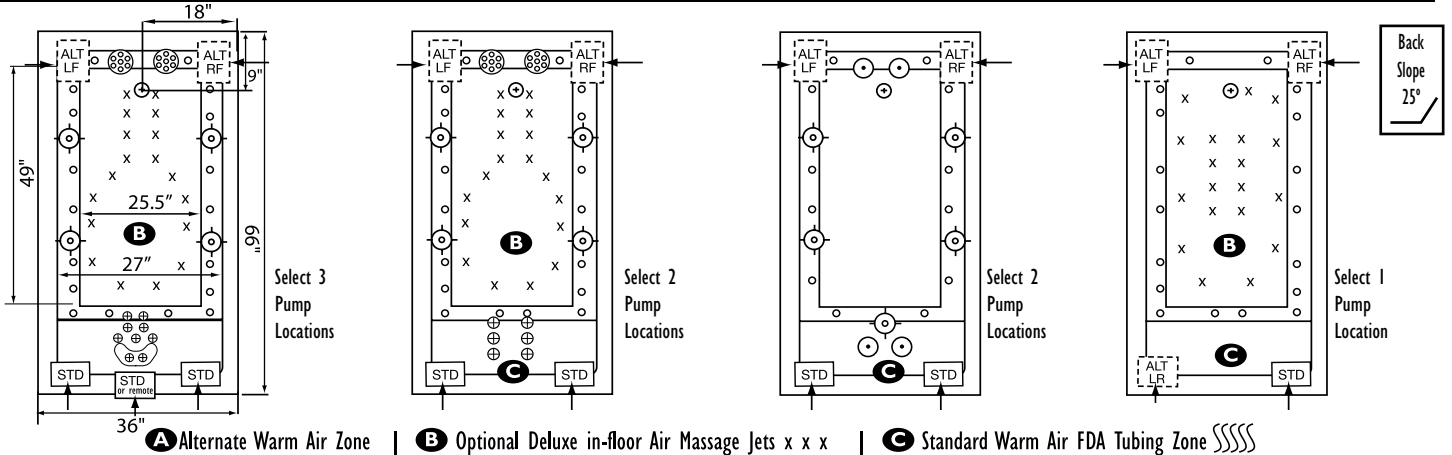

Plat Combo #ZPC6636	Gold Combo #ZGC6636	Silver Combo #ZSC6636	Air #ZA6636
\$7,600	\$6,295	\$4,700	\$3,725

NOTE: Specifications are ± 1/4" and features are subject to change without notice. All final measurements should be taken from tub on site. *Some pump locations & plumbing may extend beyond perimeter of bath.

EQUIPMENT LEGEND											
	Air Massage Sidewall Jets	Optional Deluxe in-floor Air Massage Jets	Accu-Massage Jets	Micro Flow or Opt. Micromassage	Ultra Flow or Opt. Ultra Massage	Sole Soother	Neck Massage Pillow	Inlet/Outlet Port	Pump	Heated FDA Tubing Zone	Pump Access (18"x18" required)