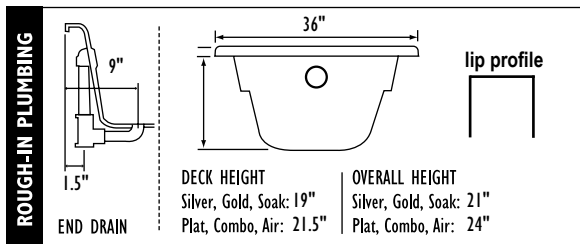

FEATURES	Plat	Gold	Silver	Sooth Soak
JETS— Total number of jets	15	12	9	N/A
Air Jets/Ports	N/A	N/A	N/A	N/A
Deluxe Air Jets In-Floor	N/A	N/A	N/A	N/A
Accu-Massage	9	6	N/A	N/A
Micro Flow	N/A	N/A	4	N/A
Micro Massage (each)	N/A	N/A	$75	N/A
Ultra Flow	4	6	5	N/A
Ultra Massage (each)	$95	$95	$95	N/A
Sole Soother™ 7 (N/A in Metallic)	2	N/A	N/A	N/A
Back Masseur System	Incl	Incl	N/A	N/A
Neck Masseur Pillow (incl 2 jets)	1-Incl	$450	N/A	$450
Metallic Trim Kit PC, PB, SN, ORB	$400	$350	$250	N/A

PUMPS	Plat	Gold	Silver	Sooth Soak
1.0 Air Power 3 Speed	N/A	N/A	N/A	N/A
1.25 Air Power Variable Speed	N/A	N/A	N/A	N/A
2.25 Hydro Power 1 speed OR 3 speed	N/A | 2 Incl	N/A | N/A	Incl | N/A	N/A | N/A
3.25 Hydro Power 3 speed	N/A	Incl	$350	N/A
Whisper Flo™ Heat Pump	N/A	N/A	N/A	Incl
Alternate Pump Location	Incl	Incl	Incl	Incl
Custom Pump Location(s)	$180	$180	$180	$180

HEATER	Plat	Gold	Silver	Sooth Soak
Heater Inline/Electric	Incl	Incl	$395	N/A
Whisper Flo™ Heat System	N/A	N/A	N/A	N/A

CONTROLS	Plat	Gold	Silver	Sooth Soak
Air Switch on/off	Incl	Incl	Incl	Incl
Air Switch w/ Digital Temp Readout	Incl	N/A	N/A	N/A
Electronic	N/A	N/A	N/A	N/A

HYDRO SCENTS™	Plat	Gold	Silver	Sooth Soak
Fragrance Refills	$16.95	$16.95	$16.95	N/A
HYDRO CLEANSE™	$19.95	$19.95	$19.95	$19.95

FEATURES	Plat	Gold	Silver	Sooth Soak
HYDRO CLEAN™	Incl	$495	$495	$495

HYDRO SOUNDS™	Plat	Gold	Silver	Sooth Soak
	$1,950.00	$1,950.00	$1,950.00	$1,950.00

GRAB BAR(S)	Plat	Gold	Silver	Sooth Soak
Bolt on PB, PC, SN, WH, ALM, BISC	2-Incl	$125ea	$125ea	$125ea
Standard Grab Bars will be color coordinated to match whirlpool				

TILE FLANGE	Plat	Gold	Silver	Sooth Soak
	$175	$175	$175	$175

DRAIN KITS	Plat	Gold	Silver	Sooth Soak
Lift N Turn PB, PC, SN, WH, ALM, BISC, ORB	N/A	Incl	$95	Incl
Deluxe Cable Drain PB, PC, SN, WH, ALM, BISC, ORB	Incl	$250	$250	$250
BISC, ORB Standard color coordination & PVC rough				

LIGHTS	Plat	Gold	Silver	Sooth Soak
Mood Light	N/A	Incl	$195	N/A
Chromatherapy	Incl	$395	$395	Incl

PILLOW	Plat	Gold	Silver	Sooth Soak
Deluxe Oval	N/A	Incl	$80	Incl

STANDARD COLORS	Plat	Gold	Silver	Sooth Soak
White, Bone, Almond & Biscuit	Incl	Incl	Incl	Incl
Design Colors—refer to page 8	$495	$495	$495	$495

EZ LEVEL QUIET BASE™	Plat	Gold	Silver	Sooth Soak
	Incl	N/A	N/A	$350*
*Use Plat, Combo, Air Deck Heights				

EZ LEVEL BARS	Plat	Gold	Silver	Sooth Soak
	N/A	$150*	$150*	$150*
*Use Plat, Combo, Air Deck Heights				
Rush Order 72hr Manufacturing	$495	$495	$495	$495
(confirm with factory)				
Shipping Boxes	$90	$90	$90	$90