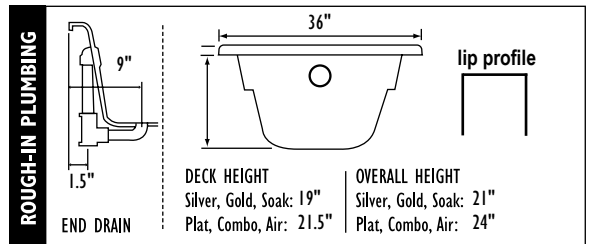

FEATURES	Plat Combo	Gold Combo	Silver Combo	Air
JETS— Total number of jets	33	30	21	18
Air Jets/Ports	18/108	18/108	12/72	18/108
Deluxe Air Jets In-Floor	$995	$995	N/A	$995
Accu-Massage	9	6	N/A	N/A
Micro Flow	N/A	N/A	4	N/A
Micro Massage (each)	N/A	N/A	$75	N/A
Ultra Flow	4	4	5	N/A
Ultra Massage (each)	$95	$95	$95	N/A
Sole Soother™ 7 (N/A in Metallic)	2	2	N/A	N/A
Back Masseur System	Incl	Incl	N/A	N/A
Neck Masseur Pillow (incl 2 jets)	1-Incl	$450	N/A	N/A
Metallic Trim Kit PC, PB, SN, ORB	$750	$600	$550	$350

PUMPS	Plat Combo	Gold Combo	Silver Combo	Air
1.0 Air Power 3 Speed	N/A	N/A	N/A	N/A
1.25 Air Power Variable Speed	Incl	Incl	Incl	Incl
2.25 Hydro Power 1 speed OR 3 speed	N/A | 2-Incl	N/A	1-Incl | N/A	N/A
3.25 Hydro Power 3 speed	N/A	Incl	$350	N/A
Whisper Flo™ Heat Pump	N/A	N/A	N/A	N/A
Alternate Pump Location	Incl	Incl	Incl	Incl
Custom Pump Location(s)	$180	$180	$180	$180

HEATER	Plat Combo	Gold Combo	Silver Combo	Air
Heater Inline/Electric	Incl	Incl	$395	N/A
Whisper Flo™ Heat System	N/A	N/A	N/A	$795

CONTROLS	Plat Combo	Gold Combo	Silver Combo	Air
Air Switch on/off	Incl	Incl	Incl	N/A
Air Switch w/ Digital Temp Readout	Incl	N/A	N/A	N/A
Electronic	Incl	Incl	N/A	Incl

HYDRO SCENTS™	Plat Combo	Gold Combo	Silver Combo	Air
Fragrance Refills	$16.95	$16.95	$16.95	$16.95
HYDRO CLEANSE™	$19.95	$19.95	$19.95	$19.95

FEATURES	Plat Combo	Gold Combo	Silver Combo	Air
HYDRO CLEAN™	Incl	Incl	Incl	$495

HYDRO SOUNDS™	Plat Combo	Gold Combo	Silver Combo	Air
	$1,950.00	$1,950.00	$1,950.00	$1,950.00

GRAB BAR(S)	Plat Combo	Gold Combo	Silver Combo	Air
Bolt on PB, PC, SN, WH, ALM, BISC	2-Incl	2-Incl	$125ea	$125ea
Standard Grab Bars will be color coordinated to match whirlpool				

TILE FLANGE	Plat Combo	Gold Combo	Silver Combo	Air
	$175	$175	$175	$175

DRAIN KITS	Plat Combo	Gold Combo	Silver Combo	Air
Lift N Turn PB, PC, SN, WH, ALM, BISC, ORB	N/A	N/A	Incl	Incl
Deluxe Cable Drain PB, PC, SN, White, ALM, BISC, ORB	Incl	Incl	$250	$250
BISC, ORB Standard color coordination & PVC rough				

LIGHTS	Plat Combo	Gold Combo	Silver Combo	Air
Mood Light	N/A	N/A	Incl	Incl
Chromatherapy	Incl	Incl	$395	$395

PILLOW	Plat Combo	Gold Combo	Silver Combo	Air
Deluxe Oval	N/A	Incl	Incl	Incl

STANDARD COLORS	Plat Combo	Gold Combo	Silver Combo	Air
White, Bone, Almond & Biscuit	Incl	Incl	Incl	Incl
Design Colors—refer to page 8	$495	$495	$495	$495

EZ LEVEL QUIET BASE™	Plat Combo	Gold Combo	Silver Combo	Air
	Incl	Incl	$350*	Incl
*Use Plat, Combo, Air Deck Heights				

EZ LEVEL BARS	Plat Combo	Gold Combo	Silver Combo	Air
	N/A	N/A	$150*	N/A
*Use Plat, Combo, Air Deck Heights				
Rush Order 72hr Manufacturing	$495	$495	$495	$495
(confirm with factory)				
Shipping Boxes	$90	$90	$90	$90