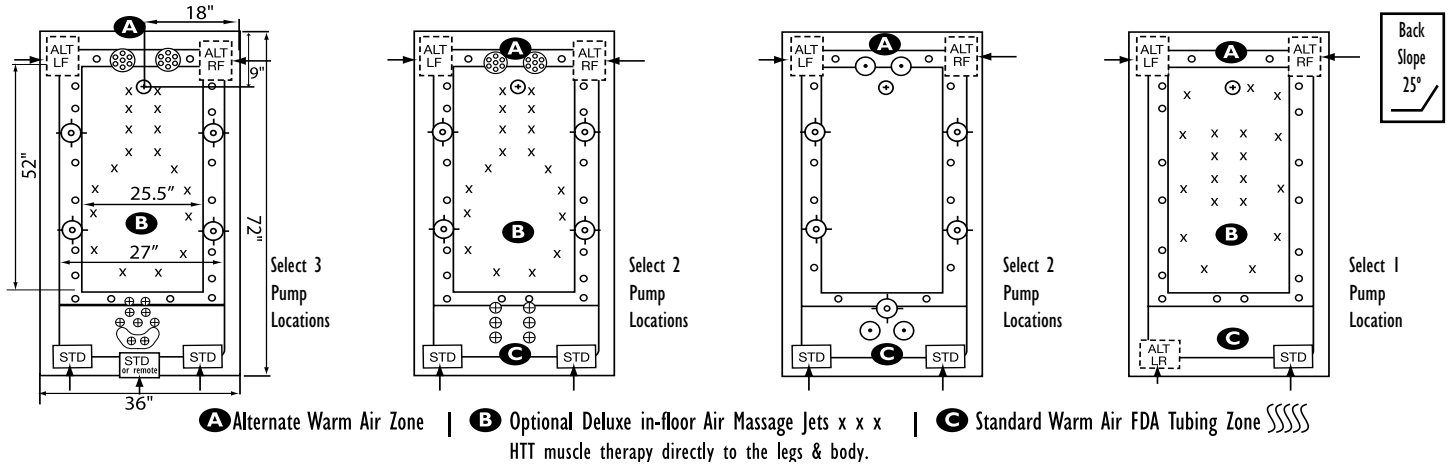

Plat Combo #ZPC7236	Gold Combo #ZGC7236	Silver Combo #ZSC7236	Air #ZA7236
\$7,600	\$5,795	\$4,725	\$3,850

NOTE: Specifications are ± 1/4" and features are subject to change without notice. All final measurements should be taken from tub on site. *Some pump locations & plumbing may extend beyond perimeter of bath.