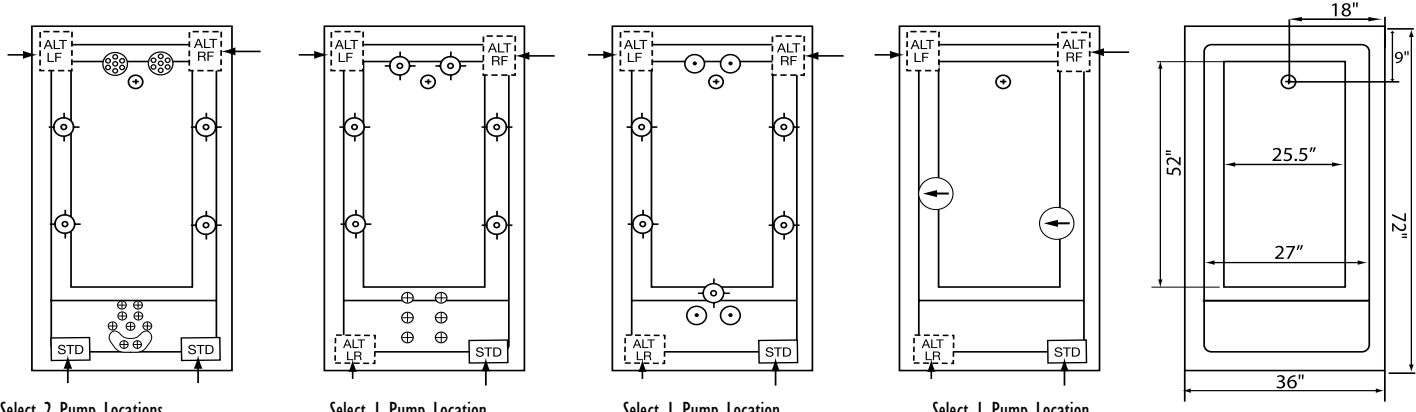

Plat #ZP7236	Gold #ZG7236	Silver #ZS7236	Sooth Soak #ZSS7236	Soaking #ZTO7236
$5,650	$3,775	$2,875	$2,995	$1,595

Select 2 Pump Locations   Select 1 Pump Location   Select 1 Pump Location   Select 1 Pump Location

NOTE: Specifications are ± 1/4" and features are subject to change without notice. All final measurements should be taken from tub on site. *Some pump locations & plumbing may extend beyond perimeter of bath.

Equipment Legend	Air Massage Sidewall Jets	Opt. Deluxe in-floor Air Massage Jets	Accu-Massage Jets	Micro Flow or Opt. Micromassage	Ultra Flow or Opt Ultra Massage	Sole Soother	Neck Massage Pillow	Inlet/Outlet Port	Pump	Alt. Pump	Heated FDA Tubing Zone	Pump Access 18"x18" req

ELECTRICAL SPECIFICATIONS Dedicated Circuits Required	PLAT COMBO	GOLD COMBO	SILVER COMBO	AIR	PLAT	GOLD	SILVER	SOOTH SOAK
PUMP REQ. 115V 15AMP W/GFCI	3	2	2	1	2	1	1	1
INLINE HEATER REQ. 115V 15AMP GFCI	1	1	OPT	-	1	1	OPT	-
WHISPER FLO HEAT SYSTEM™ 115V 15AMP GFCI	-	-	-	2	-	-	-	-