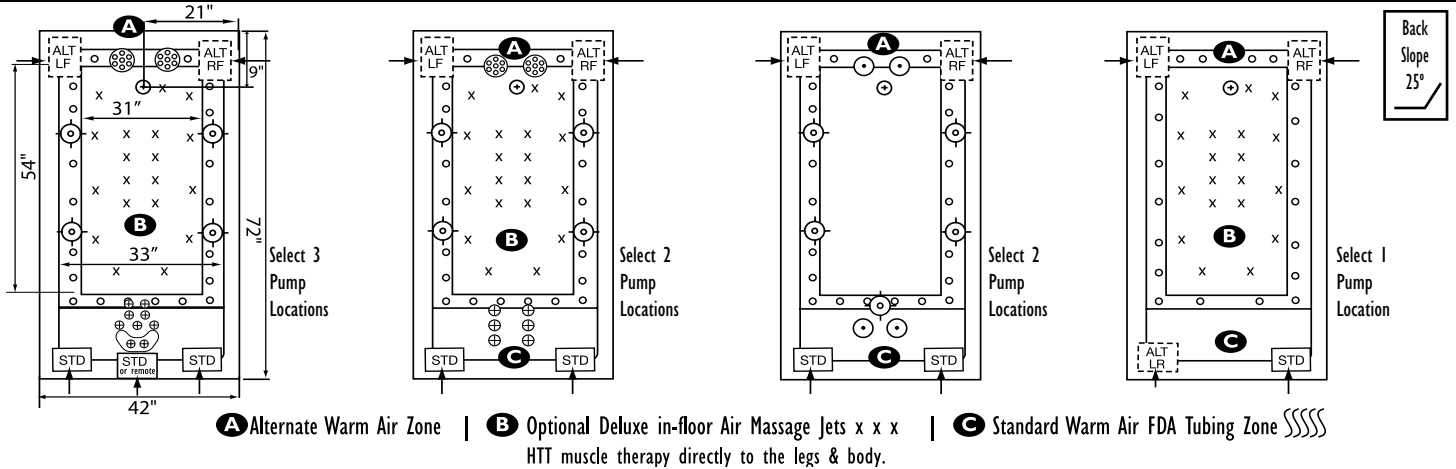

Plat Combo #ZPC7242	Gold Combo #ZGC7242	Silver Combo #ZSC7242	Air #ZA7242
\$7,945	\$6,295	\$5,100	\$4,150

NOTE: Specifications are ± 1/4" and features are subject to change without notice. All final measurements should be taken from tub on site. *Some pump locations & plumbing may extend beyond perimeter of bath.