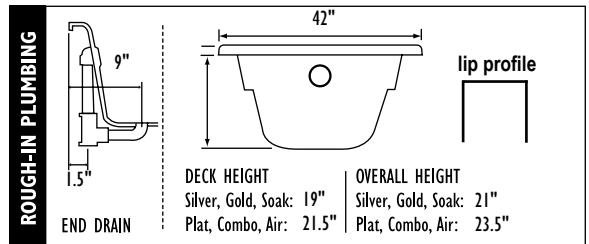

FEATURES	Plat Combo	Gold Combo	Silver Combo	Air
JETS— Total number of jets	33	30	21	18
Air Jets/Ports	18/108	18/108	12/72	18/108
Deluxe Air Jets In-Floor	$995	$995	N/A	$995
Accu-Massage	9	6	N/A	N/A
Micro Flow	N/A	N/A	4	N/A
Micro Massage (each)	N/A	N/A	$75	N/A
Ultra Flow	4	4	5	N/A
Ultra Massage (each)	$95	$95	$95	N/A
Sole Soother™ 7 (N/A in Metallic)	2	2	N/A	N/A
Back Masseur System	Incl	Incl	N/A	N/A
Neck Masseur Pillow (incl 2 jets)	1-Incl	$450	N/A	N/A
Metallic Trim Kit PC, PB, SN, ORB	$750	$600	$550	$350

PUMPS	Plat Combo	Gold Combo	Silver Combo	Air
1.0 Air Power 3 Speed	N/A	N/A	N/A	N/A
1.25 Air Power Variable Speed	Incl	Incl	Incl	Incl
2.25 Hydro Power 1 speed OR 3 speed	N/A | 2-Incl	N/A	1-Incl | N/A	N/A
3.25 Hydro Power 3 speed	N/A	Incl	$350	N/A
Whisper Flo™ Heat Pump	N/A	N/A	N/A	N/A
Alternate Pump Location	Incl	Incl	Incl	Incl
Custom Pump Location(s)	$180	$180	$180	$180

HEATER	Plat Combo	Gold Combo	Silver Combo	Air
Heater Inline/Electric	Incl	Incl	$395	N/A
Whisper Flo™ Heat System	N/A	N/A	N/A	$795

CONTROLS	Plat Combo	Gold Combo	Silver Combo	Air
Air Switch on/off	Incl	Incl	Incl	N/A
Air Switch w/ Digital Temp Readout	Incl	N/A	N/A	N/A
Electronic	Incl	Incl	N/A	Incl

HYDRO SCENTS™	Plat Combo	Gold Combo	Silver Combo	Air
Incl	Incl	$195	$195	$195
Fragrance Refills	$16.95	$16.95	$16.95	$16.95
HYDRO CLEANSE™	$19.95	$19.95	$19.95	$19.95

FEATURES	Plat Combo	Gold Combo	Silver Combo	Air
HYDRO CLEAN™	Incl	Incl	Incl	$495

HYDRO SOUNDS™	Plat Combo	Gold Combo	Silver Combo	Air
	$1,950.00	$1,950.00	$1,950.00	$1,950.00

GRAB BAR(S)	Plat Combo	Gold Combo	Silver Combo	Air
Bolt on PB, PC, SN, WH, ALM, BISC	2-Incl	2-Incl	$125ea	$125ea
Standard Grab Bars will be color coordinated to match whirlpool				

TILE FLANGE	Plat Combo	Gold Combo	Silver Combo	Air
	$175	$175	$175	$175

DRAIN KITS	Plat Combo	Gold Combo	Silver Combo	Air
Lift N Turn PB, PC, SN, WH, ALM, BISC, ORB	N/A	N/A	Incl	Incl
Deluxe Cable Drain PB, PC, SN, White, ALM, BISC, ORB	Incl	Incl	$250	$250
BISC, ORB Standard color coordination & PVC rough				

LIGHTS	Plat Combo	Gold Combo	Silver Combo	Air
Mood Light	N/A	N/A	Incl	Incl
Chromatherapy	Incl	Incl	$395	$395

PILLOW	Plat Combo	Gold Combo	Silver Combo	Air
Deluxe Oval	N/A	Incl	Incl	Incl

STANDARD COLORS	Plat Combo	Gold Combo	Silver Combo	Air
White, Bone, Almond & Biscuit	Incl	Incl	Incl	Incl
Design Colors—refer to page 8	$495	$495	$495	$495

EZ LEVEL QUIET BASE™	Plat Combo	Gold Combo	Silver Combo	Air
	Incl	Incl	$350*	Incl
*Use Plat, Combo, Air Deck Heights				

EZ LEVEL BARS	Plat Combo	Gold Combo	Silver Combo	Air
	N/A	N/A	$150*	N/A
*Use Plat, Combo, Air Deck Heights				
Rush Order 72hr Manufacturing	$495	$495	$495	$495
(confirm with factory)				
Shipping Boxes	$90	$90	$90	$90