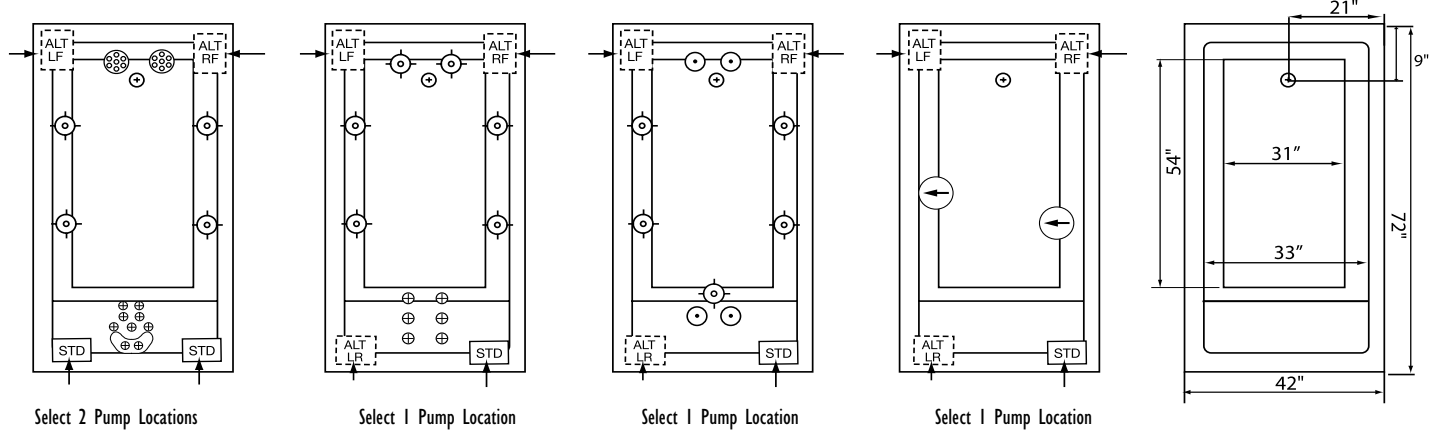

Plat #ZP7242	Gold #ZG7242	Silver #ZS7242	Sooth Soak #ZSS7242	Soaking #ZTO7242
$5,995	$4,195	$3,250	$3,850	$1,950

Select 2 Pump Locations

Select 1 Pump Location

Select 1 Pump Location

Select 1 Pump Location

NOTE: Specifications are ± 1/4" and features are subject to change without notice. All final measurements should be taken from tub on site. *Some pump locations & plumbing may extend beyond perimeter of bath.

Equipment Legend	Air Massage Sidewall Jets	Opt. Deluxe in-floor Air Massage Jets	Accu-Massage Jets	Micro Flow or Opt. Micromassage	Ultra Flow or Opt Ultra Massage	Sole Soother	Neck Massage Pillow	Inlet/Outlet Port	Pump	Heated FDA Tubing Zone	Pump Access 18"x18" req

ELECTRICAL SPECIFICATIONS Dedicated Circuits Required	PLAT COMBO	GOLD COMBO	SILVER COMBO	AIR	PLAT	GOLD	SILVER	SOOTH SOAK
PUMP REQ. 115V 15AMP W/GFCI	3	2	2	1	2	1	1	1
INLINE HEATER REQ. 115V 15AMP GFCI	1	1	OPT	-	1	1	OPT	-
WHISPER FLO HEAT SYSTEM™ 115V 15AMP GFCI	-	-	-	2	-	-	-	-