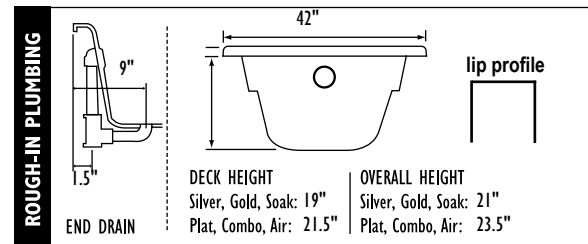

FEATURES	Plat	Gold	Silver	Sooth Soak
JETS— Total number of jets	15	12	9	N/A
Air Jets/Ports	N/A	N/A	N/A	N/A
Deluxe Air Jets In-Floor	N/A	N/A	N/A	N/A
Accu-Massage	9	6	N/A	N/A
Micro Flow	N/A	N/A	4	N/A
Micro Massage (each)	N/A	N/A	$75	N/A
Ultra Flow	4	6	5	N/A
Ultra Massage (each)	$95	$95	$95	N/A
Sole Soother™ 7 (N/A in Metallic)	2	N/A	N/A	N/A
Back Masseur System	Incl	Incl	N/A	N/A
Neck Masseur Pillow (incl 2 jets)	1-Incl	$450	N/A	$450
Metallic Trim Kit PC, PB, SN, ORB	$400	$350	$250	N/A

PUMPS	Plat	Gold	Silver	Sooth Soak
1.0 Air Power 3 Speed	N/A	N/A	N/A	N/A
1.25 Air Power Variable Speed	N/A	N/A	N/A	N/A
2.25 Hydro Power 1 speed OR 3 speed	N/A | 2 Incl	N/A | N/A	Incl | N/A	N/A | N/A
3.25 Hydro Power 3 speed	N/A	Incl	$350	N/A
Whisper Flo™ Heat Pump	N/A	N/A	N/A	Incl
Alternate Pump Location	Incl	Incl	Incl	Incl
Custom Pump Location(s)	$180	$180	$180	$180

HEATER	Plat	Gold	Silver	Sooth Soak
Heater Inline/Electric	Incl	Incl	$395	N/A
Whisper Flo™ Heat System	N/A	N/A	N/A	N/A

CONTROLS	Plat	Gold	Silver	Sooth Soak
Air Switch on/off	Incl	Incl	Incl	Incl
Air Switch w/ Digital Temp Readout	Incl	N/A	N/A	N/A
Electronic	N/A	N/A	N/A	N/A

HYDRO SCENTS™	Plat	Gold	Silver	Sooth Soak
Fragrance Refills	$195	$195	$195	N/A
HYDRO CLEANSE™	$19.95	$19.95	$19.95	$19.95

FEATURES	Plat	Gold	Silver	Sooth Soak
HYDRO CLEAN™	Incl	$495	$495	$495
HYDRO SOUNDS™	$1,950.00	$1,950.00	$1,950.00	$1,950.00

GRAB BAR(S)	Plat	Gold	Silver	Sooth Soak
Bolt on PB, PC, SN, WH, ALM, BISC	2-Incl	$125ea	$125ea	$125ea
Standard Grab Bars will be color coordinated to match whirlpool				

TILE FLANGE	Plat	Gold	Silver	Sooth Soak
	$175	$175	$175	$175

DRAIN KITS	Plat	Gold	Silver	Sooth Soak
Lift N Turn PB, PC, SN, WH, ALM, BISC, ORB	N/A	Incl	$95	Incl
Deluxe Cable Drain PB, PC, SN, WH, ALM, BISC, ORB Standard color coordination & PVC rough	Incl	$250	$250	$250

LIGHTS	Plat	Gold	Silver	Sooth Soak
Mood Light	N/A	Incl	$195	N/A
Chromatherapy	Incl	$395	$395	Incl

PILLOW	Plat	Gold	Silver	Sooth Soak
Deluxe Oval	N/A	Incl	$80	Incl

STANDARD COLORS	Plat	Gold	Silver	Sooth Soak
White, Bone, Almond & Biscuit	Incl	Incl	Incl	Incl
Design Colors—refer to page 8	$495	$495	$495	$495

EZ LEVEL QUIET BASE™	Plat	Gold	Silver	Sooth Soak
	Incl	N/A	N/A	$350*
*Use Plat, Combo, Air Deck Heights				

EZ LEVEL BARS	Plat	Gold	Silver	Sooth Soak
	N/A	$150*	$150*	$150*
*Use Plat, Combo, Air Deck Heights				
Rush Order 72hr Manufacturing	$495	$495	$495	$495
(confirm with factory)				
Shipping Boxes	$90	$90	$90	$90