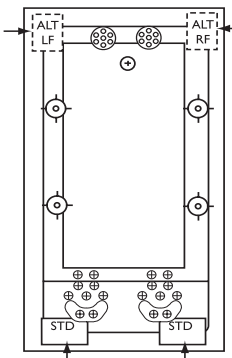

Hydro Plat #ZP6648 / FS	Hydro Gold #ZG6648 / FS	Hydro Silver #ZS6648 / FS	Sooth Soak #ZSS6648 / FS	Bathtub #ZTO6648 / FS
$6,295	$4,195	$3,250	$3,850	$1,950

Select 2 Pump Locations