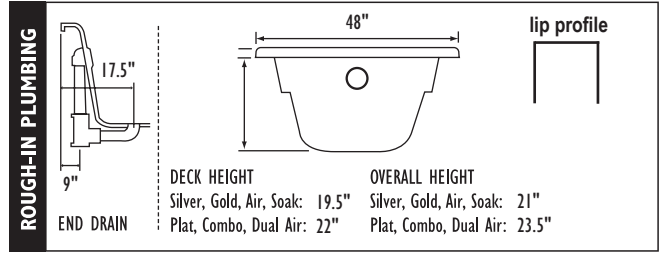

FEATURES	Combo Plat	Combo Gold	Combo Silver	Air Plat	Air Gld / Silv
JETS – Total number of jets	42	30	21	34	18/12
Classic Air Jets Sidewall	18/108	18/108	12/72	N/A	N/A / 12/72
EZ Clean Air Jets Sidewall	$590	$590	N/A	18	18 / N/A
Platinum HTT™ Air Massage System	$1378	$1378	N/A	Incl	N/A
Accu-Massage Back, Neck, Wrist Jets	18	6	N/A	N/A	N/A
Micro Flow	N/A	N/A	4	N/A	N/A
Micro Massage (each)	N/A	N/A	$75	N/A	N/A
Ultra Flow	4	4	5	N/A	N/A
Ultra Massage (each)	$95	$95	$95	N/A	N/A
Sole Soother™ 7 (N/A in Metallic)	2	2	N/A	N/A	N/A
Back Masseur System	Incl	Incl	N/A	N/A	N/A
Neck Masseur Pillow (incl 2 jets)	2-Incl	$450	N/A	N/A	N/A
Metallic Trim Kit PC, PB, SN, ORB	$750	$600	$550	N/A	N/A / $350

FEATURES	Combo Plat	Combo Gold	Combo Silver	Air Plat	Air Gld / Silv
HYDRO SCENTS™	Incl	$195	$195	$195	$195
Fragrance Refills	$16.95	$16.95	$16.95	$16.95	$16.95
HYDRO CLEANSE™	$19.95	$19.95	$19.95	$19.95	$19.95
HYDRO CLEAN™	Incl	Incl	Incl	$495	$495
HYDRO SOUNDS™	$1,950	$1,950	$1,950	$1,950	$1,950

GRAB BAR(S)	Combo Plat	Combo Gold	Combo Silver	Air Plat	Air Gld / Silv
Standard Grab Bars will be color coordinated to match whirlpool					
Bolt on PB, PC, SN, WH, ALM, BISC	2-Incl	2-Incl	$125ea	$125ea	$125ea

TILE FLANGE	Combo Plat	Combo Gold	Combo Silver	Air Plat	Air Gld / Silv
	$175	$175	$175	$175	$175

DRAIN KITS	Combo Plat	Combo Gold	Combo Silver	Air Plat	Air Gld / Silv
Standard color coordination & PVC rough					
Lift N Turn PB, PC, SN, WH, ALM, BISC, ORB	N/A	N/A	Incl	N/A	Incl / $95
Deluxe Cable Drain PB, PC, SN, White, Alm, Bisc, Orb	Incl	Incl	$250	Incl	$250

LIGHTS	Combo Plat	Combo Gold	Combo Silver	Air Plat	Air Gld / Silv
Mood Light	N/A	N/A	Incl	N/A	Incl / $195
Chromotherapy	Incl	Incl	$395	Incl	$395

PILLOW	Combo Plat	Combo Gold	Combo Silver	Air Plat	Air Gld / Silv
Neck Masseur Pillow (incl 2 jets)	2-Incl	$450	N/A	N/A	N/A
Deluxe Oval	N/A	Incl	Incl	Incl	Incl / $80

STANDARD COLORS	Combo Plat	Combo Gold	Combo Silver	Air Plat	Air Gld / Silv
White, Bone, Almond & Biscuit	Incl	Incl	Incl	Incl	Incl
Design Colors-refer to page 8	$495	$495	$495	$495	$495

EZ LEVEL QUIET BASE™	Combo Plat	Combo Gold	Combo Silver	Air Plat	Air Gld / Silv
	Incl	Incl	$350*	$350*	$350*
*Use Plat, Combo, Dual Air Deck Heights					

EZ LEVEL BARS	Combo Plat	Combo Gold	Combo Silver	Air Plat	Air Gld / Silv
	N/A	N/A	$150*	N/A	N/A
*Use Plat, Combo, Air Deck Heights					
Rush Order 72hr Manufacturing (confirm with factory)	$495	$495	$495	$495	$495

PUMPS	Combo Plat	Combo Gold	Combo Silver	Air Plat	Air Gld / Silv
1.0 Warm Air Power 3 Speed	N/A	N/A	Incl	N/A	N/A / Incl
1.25 Heated Air Power Variable Speed	Incl	Incl	N/A	Incl	Incl / N/A
2.25 Hydro Power 1 speed OR 3 speed	N/A | N/A	N/A	1-Incl | N/A	N/A	N/A
3.25 Hydro Power 3 speed	2-Incl	Incl	$350	N/A	N/A
Whisper Flo™ Heat Pump	N/A	N/A	N/A	N/A	N/A
Alternate Pump Location	Incl	Incl	Incl	Incl	Incl / Incl

HEATER	Combo Plat	Combo Gold	Combo Silver	Air Plat	Air Gld / Silv
Heater Inline/Electric	Incl	Incl	$395	N/A	N/A
Whisper Flo™ Heat System	N/A	N/A	N/A	$795	$795
Warm Back Tubing Zone	Incl	Incl	N/A	Incl	Incl / N/A