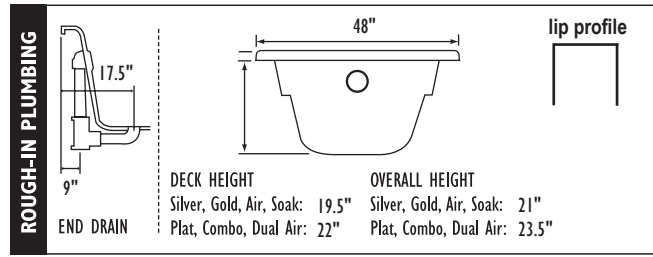

NOTE: Specifications are ± 1/4" and features are subject to change without notice. All final measurements should be taken from tub on site.

EQUIPMENT LEGEND	Classic or EZ Clean Sidewall Jets	Optional Platinum HTT Air Massage System	Accu-Massage Jets	Micro Flow or Opt. Micromassage	Ultra Flow or Opt. Ultra Massage	Sole Soother	Neck Massage Pillow	Inlet/Outlet Port	Pump	Warm Back Tubing Zone	Pump Access (18"x18" required)	*Some pump locations & plumbing may extend beyond perimeter of bath.

ELECTRICAL SPECIFICATIONS Dedicated Circuits Required	COM PLAT	COM GLD	COM SILV	AIR PLAT	AIR-G AIR-S	HYDRO PLAT	HYDRO GOLD	HYDRO SILVER	SOOTH SOAK
PUMP REQ. 115V 20AMP W/GFCI	3	2	2	1	1	2	1	1	1
INLINE HEATER REQ. 115V 20AMP GFCI	1	1	OPT			1	1	OPT	
WHISPER FLO HEAT SYSTEM™ 115V 20AMP GFCI				2	2