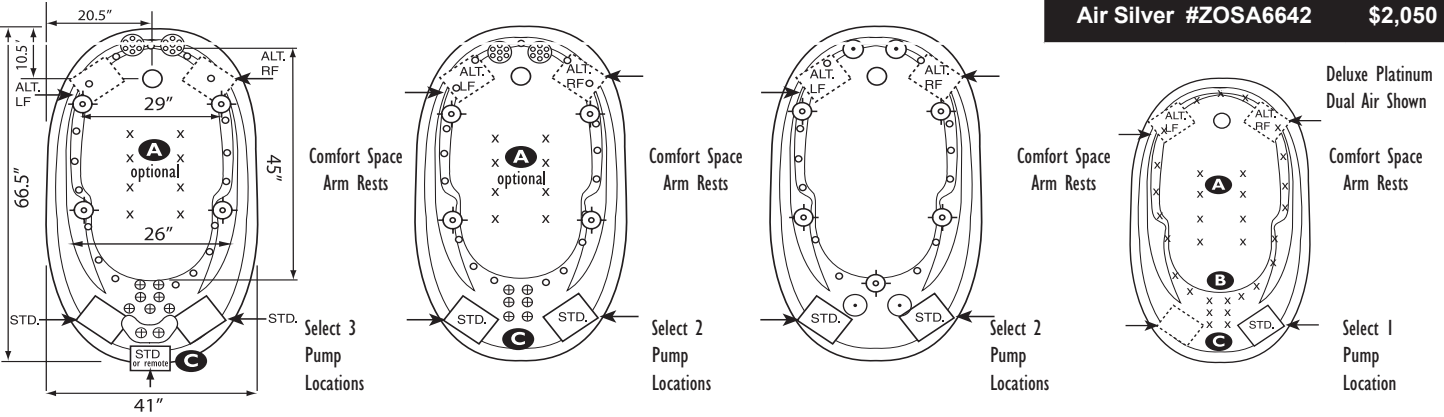

- A** HTT® Deluxe Platinum Air Massage System. Includes 8-10 HTT Leg Therapy Jets, EZ Level Base & Chromatherapy Light System. [x x x] **Optional on Combos**
- B** 6 Jet HTT Back Massage System [included on Platinum] N/A on Combo Tub Series [x x x]
- C** Warm Back Tubing Zone [SSSSS] N/A on Silver Air

NOTE: Specifications are ± 1/4" and features are subject to change without notice. All final measurements should be taken from tub on site.

EQUIPMENT LEGEND	Classic or EZ Clean Sidewall Jets	Optional Platinum HTT Air Massage System	Accu-Massage Jets	Micro Flow or Opt. Micromassage	Ultra Flow or Opt. Ultra Massage	Sole Soother	Neck Massage Pillow	Inlet/Outlet Port	Pump	Warm Back Tubing Zone	Pump Access (18"x18" required)	*Some pump locations & plumbing may extend beyond perimeter of bath.
------------------	-----------------------------------	--	-------------------	---------------------------------	----------------------------------	--------------	---------------------	-------------------	------	-----------------------	--------------------------------	--

ROUGH-IN PLUMBING		lip profile
DECK HEIGHT	Silver, Gold, Air, Soak: 21.75" Plat, Combo, Dual Air: 23.25"	OVERALL HEIGHT
OVERALL HEIGHT	Silver, Gold, Air, Soak: 20.5" Plat, Combo, Dual Air: 23"	WATER DEPTH
WATER DEPTH	18.5"	