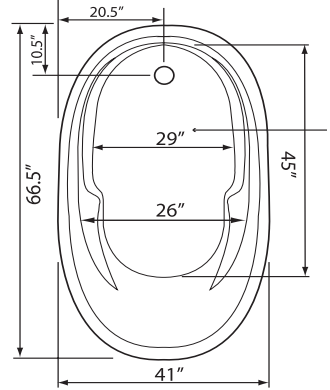

Select 2 Pump Locations

Select 1 Pump Location

Select 1 Pump Location

Select 1 Pump Location

All Models include Comfort Space™ Arm Rests

NOTE: Specifications are ± 1/4" and features are subject to change without notice. All final measurements should be taken from tub on site.