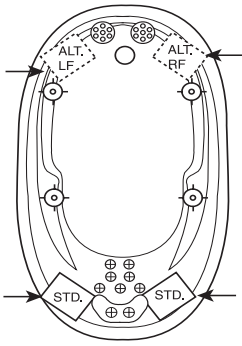

Hydro Plat #ZOP6642	Hydro Gold #ZOG6642	Hydro Silver #ZOS6642	Sooth Soak #ZOSS6642	Bathtub #ZOTO6642
$5,350	$2,995	$1,950	$2,495	$1,095

Select 2 Pump Locations