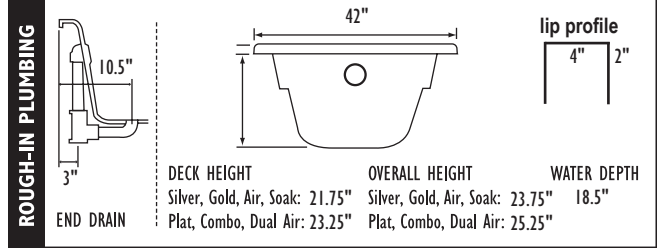

All Models include Comfort Space™ Arm Rests

NOTE: Specifications are ± 1/4" and features are subject to change without notice. All final measurements should be taken from tub on site.

EQUIPMENT LEGEND	Classic or EZ Clean Sidewall Jets	Optional Platinum HTT Air Massage System	Accu-Massage Jets	Micro Flow or Opt. Micromassage	Ultra Flow or Opt. Ultra Massage	Sole Soother	Neck Massage Pillow	Inlet/Outlet Port	Pump	Alt. Pump	Warm Back Tubing Zone	Pump Access (18"x18" required)	*Some pump locations & plumbing may extend beyond perimeter of bath.

ELECTRICAL SPECIFICATIONS Dedicated Circuits Required	COM PLAT	COM GLD	COM SILV	AIR PLAT	AIR-G AIR-S	HYDRO PLAT	HYDRO GOLD	HYDRO SILVER	SOOTH SOAK
PUMP REQ. 115V 20AMP W/GFCI	3	2	2	1	1	2	1	1	1
INLINE HEATER REQ. 115V 20AMP GFCI	1	1	OPT			1	1	OPT	
WHISPER FLO HEAT SYSTEM™ 115V 20AMP GFCI				2	2