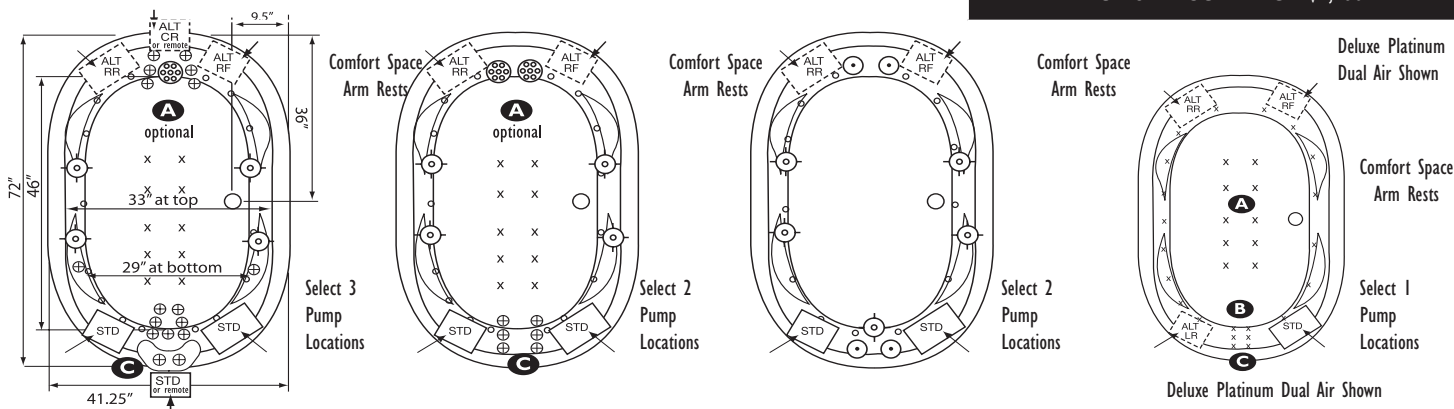

- A** HTT® Deluxe Platinum Air Massage System. Includes 8-10 HTT Leg Therapy Jets, EZ Level Base & Chromatherapy Light System. [ x x x ] **Optional on Combos**
- B** 6 Jet HTT Back Massage System [included on Platinum] N/A on Combo Tub Series [ x x x ]
- C** Warm Back Tubing Zone [SSSSS] N/A on Silver Air

**NOTE:** Specifications are ± 1/4" and features are subject to change without notice. All final measurements should be taken from tub on site.

EQUIPMENT LEGEND												*Some pump locations & plumbing may extend beyond perimeter of bath.
------------------	--	--	--	--	--	--	--	--	--	--	--	--