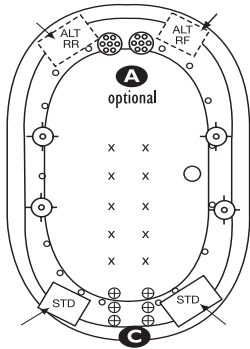

Select 2 Pump Locations