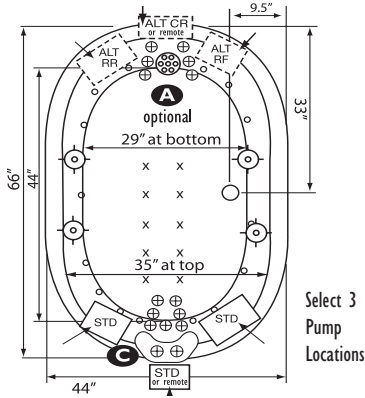

Zen Oval 6644SD

66" x 44" x 26"

Gallons to overflow: 90 | Gallons to operate: 60-90

Plat Combo #ZOPC6644SD	Combo Gold #ZOGC6644SD	Combo Silver #ZOSC6644SD	Air Plat #ZOPA6644SD	\$4,823
\$7,525	\$6,195	\$4,540	Air Gold #ZOGA6644SD	\$3,445
			Air Silver #ZOSA6644SD	\$2,790