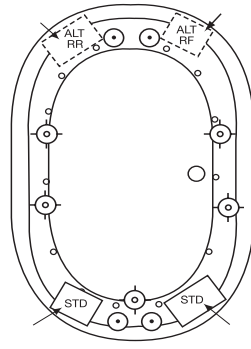

Select 2 Pump Locations