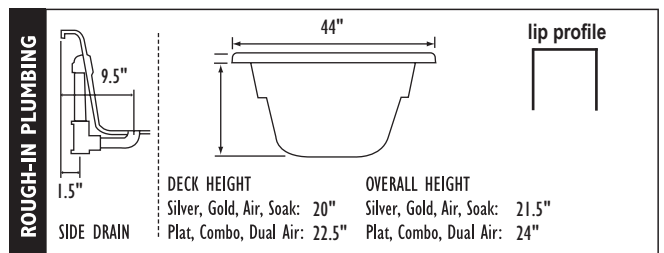

FEATURES	Combo Plat	Combo Gold	Combo Silver	Air Plat	Air Gld / Silv
JETS – Total number of jets	38	30	21	34	18/12
Classic Air Jets Sidewall	18/108	18/108	12/72	N/A	N/A / 12/72
EZ Clean Air Jets Sidewall	$590	$590	N/A	18	18 / N/A
Platinum HTT™ Air Massage System	$1378	$1378	N/A	Incl	N/A / N/A
Accu-Massage Back, Neck, Wrist Jets	15	6	N/A	N/A	N/A
Micro Flow	N/A	N/A	4	N/A	N/A
Micro Massage (each)	N/A	N/A	$75	N/A	N/A
Ultra Flow	4	4	5	N/A	N/A
Ultra Massage (each)	$95	$95	$95	N/A	N/A
Sole Soother™ 7 (N/A in Metallic)	1	2	N/A	N/A	N/A
Back Masseur System	Incl	Incl	N/A	N/A	N/A
Neck Masseur Pillow (incl 2 jets)	1-Incl	$450	N/A	N/A	N/A
Metallic Trim Kit PC, PB, SN, ORB	$750	$600	$550	N/A	N/A / $350

FEATURES	Combo Plat	Combo Gold	Combo Silver	Air Plat	Air Gld / Silv
HYDRO SCENTS™	Incl	$195	$195	$195	$195
Fragrance Refills	$16.95	$16.95	$16.95	$16.95	$16.95
HYDRO CLEANSE™	$19.95	$19.95	$19.95	$19.95	$19.95
HYDRO CLEAN™	Incl	Incl	Incl	$495	$495
HYDRO SOUNDS™	$1,950	$1,950	$1,950	$1,950	$1,950

GRAB BAR(S)	Combo Plat	Combo Gold	Combo Silver	Air Plat	Air Gld / Silv
Standard Grab Bars will be color coordinated to match whirlpool					
Bolt on PB, PC, SN, WH, ALM, BISC	Incl	Incl	$125ea	$125ea	$125ea

TILE FLANGE	Combo Plat	Combo Gold	Combo Silver	Air Plat	Air Gld / Silv
	N/A	N/A	N/A	N/A	N/A

DRAIN KITS	Combo Plat	Combo Gold	Combo Silver	Air Plat	Air Gld / Silv
Standard color coordination & PVC rough					
Lift N Turn PB, PC, SN, WH, ALM, BISC, ORB	N/A	N/A	Incl	N/A	Incl / $95
Deluxe Cable Drain PB, PC, SN, White, ALM, Bisc, Orb	Incl	Incl	$250	Incl	$250

PUMPS	Combo Plat	Combo Gold	Combo Silver	Air Plat	Air Gld / Silv
1.0 Warm Air Power 3 Speed	N/A	N/A	Incl	N/A	N/A / Incl
1.25 Heated Air Power Variable Speed	Incl	Incl	N/A	Incl	Incl / N/A
2.25 Hydro Power 1 speed OR 3 speed	N/A	N/A	Incl / N/A	N/A	N/A
3.25 Hydro Power 3 speed	2-Incl	Incl	$350	N/A	N/A
Whisper Flo™ Heat Pump	N/A	N/A	N/A	N/A	N/A
Alternate Pump Location	Incl	Incl	Incl	Incl	Incl / Incl

LIGHTS	Combo Plat	Combo Gold	Combo Silver	Air Plat	Air Gld / Silv
Mood Light	N/A	N/A	Incl	N/A	Incl / $195
Chromatherapy	Incl	Incl	$395	Incl	$395

HEATER	Combo Plat	Combo Gold	Combo Silver	Air Plat	Air Gld / Silv
Heater Inline/Electric	Incl	Incl	$395	N/A	N/A
Whisper Flo™ Heat System	N/A	N/A	N/A	$795	$795
Warm Back Tubing Zone	Incl	Incl	N/A	Incl	Incl / N/A

PILLOW	Combo Plat	Combo Gold	Combo Silver	Air Plat	Air Gld / Silv
Neck Masseur Pillow (incl 2 jets)	1-Incl	$450	N/A	N/A	N/A
Deluxe Oval	Incl	Incl	Incl	Incl	Incl / $80

CONTROLS	Combo Plat	Combo Gold	Combo Silver	Air Plat	Air Gld / Silv
Air Switch on/off	Incl	Incl	Incl	N/A	N/A / Incl
Air Switch w/ Digital Temp Readout	Incl	N/A	N/A	N/A	N/A
Electronic	Incl	Incl	N/A	Incl	Incl / N/A

STANDARD COLORS	Combo Plat	Combo Gold	Combo Silver	Air Plat	Air Gld / Silv
White, Bone, Almond & Biscuit	Incl	Incl	Incl	Incl	Incl
Design Colors-refer to page 8	$495	$495	$495	$495	$495

ECO PURE CONDITIONER	Combo Plat	Combo Gold	Combo Silver	Air Plat	Air Gld / Silv
	$59.90	$59.90	$59.90	$59.90	$59.90