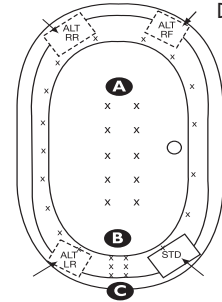

Deluxe Platinum Dual Air Shown

Select 1 Pump Locations

A HTT® Deluxe Platinum Air Massage System. Includes 8-10 HTT Leg Therapy Jets, EZ Level Base & Chromatherapy Light System. [x x x] **Optional on Combos**

B 6 Jet HTT Back Massage System [included on Platinum] N/A on Combo Tub Series [x x x]

C Warm Back Tubing Zone [SSSS] N/A on Silver Air

NOTE: Specifications are ± 1/4" and features are subject to change without notice. All final measurements should be taken from tub on site.

EQUIPMENT LEGEND	Classic or EZ Clean Sidewall Jets	Optional Platinum HTT Air Massage System	Accu-Massage Jets	Micro Flow or Opt. Micromassage	Ultra Flow or Opt. Ultra Massage	Sole Soother	Neck Massage Pillow	Inlet/Outlet Port	Pump Alt. Pump	Warm Back Tubing Zone	Pump Access (18"x18" required)	*Some pump locations & plumbing may extend beyond perimeter of bath.

ELECTRICAL SPECIFICATIONS	COM PLAT	COM GLD	COM SILV	AIR PLAT	AIR-G AIR-S	HYDRO PLAT	HYDRO GOLD	HYDRO SILVER	SOOTH SOAK
Dedicated Circuits Required									
PUMP REQ. 115V 20AMP W/GFCI	3	2	2	1	1	2	1	1	1
INLINE HEATER REQ. 115V 20AMP GFCI	1	1	OPT			1	1	OPT	
WHISPER FLO HEAT SYSTEM™ 115V 20AMP GFCI				2	2