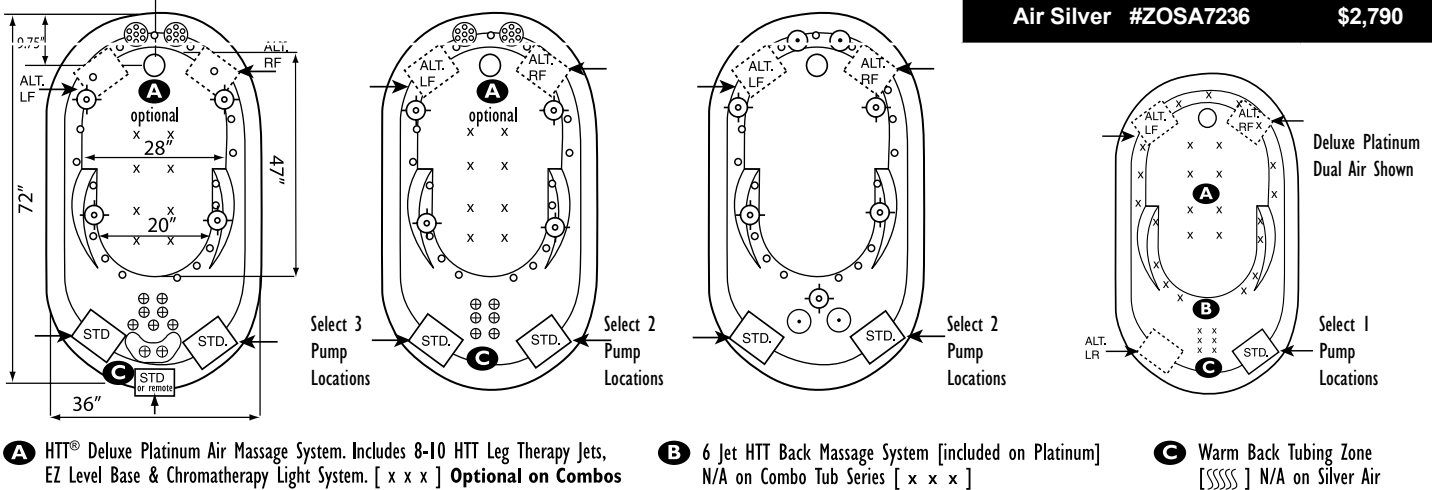

Zen Oval 7236

72" x 36" x 24"

Combo Plat #ZOPC7236	Combo Gold #ZOGC7236	Combo Silver #ZOSC7236	Air Plat #ZOPA7236	\$4,823
\$7,525	\$6,195	\$4,540	Air Gold #ZOGA7236	\$3,445
			Air Silver #ZOSA7236	\$2,790

NOTE: Specifications are ± 1/4" and features are subject to change without notice. All final measurements should be taken from tub on site.

EQUIPMENT LEGEND	Classic or EZ Clean Sidewall Jets	Optional Platinum HTT Air Massage System	Accu-Massage Jets	Micro Flow or Opt. Micromassage	Ultra Flow or Opt. Ultra Massage	Sole Soother	Neck Massage Pillow	Inlet/Outlet Port	Pump	Warm Back Tubing Zone	Pump Access (18"x18" required)	*Some pump locations & plumbing may extend beyond perimeter of bath.
------------------	-----------------------------------	--	-------------------	---------------------------------	----------------------------------	--------------	---------------------	-------------------	------	-----------------------	--------------------------------	--