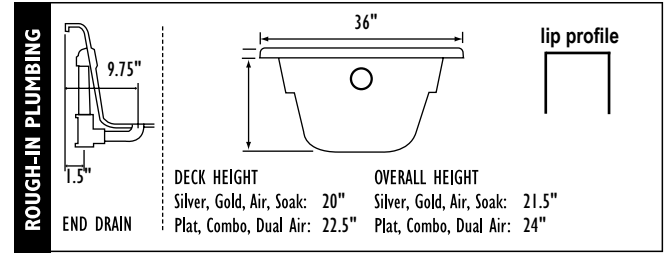

FEATURES	Combo Plat	Combo Gold	Combo Silver	Air Plat	Air Gld / Silv
JETS – Total number of jets	38	30	21	34	18/12
Classic Air Jets Sidewall	18/108	18/108	12/72	N/A	N/A / 12/72
EZ Clean Air Jets Sidewall	$590	$590	N/A	18	18 / N/A
Platinum HTT™ Air Massage System	$1378	$1378	N/A	Incl	N/A / N/A
Accu-Massage Back, Neck, Wrist Jets	15	6	N/A	N/A	N/A
Micro Flow	N/A	N/A	4	N/A	N/A
Micro Massage (each)	N/A	N/A	$75	N/A	N/A
Ultra Flow	4	4	5	N/A	N/A
Ultra Massage (each)	$95	$95	$95	N/A	N/A
Sole Soother™ 7 (N/A in Metallic)	1	2	N/A	N/A	N/A
Back Masseur System	Incl	Incl	N/A	N/A	N/A
Neck Masseur Pillow (incl 2 jets)	1-Incl	$450	N/A	N/A	N/A
Metallic Trim Kit PC, PB, SN, ORB	$750	$600	$550	N/A	N/A / $350

FEATURES	Combo Plat	Combo Gold	Combo Silver	Air Plat	Air Gld / Silv
HYDRO SCENTS™	Incl	$195	$195	$195	$195
Fragrance Refills	$16.95	$16.95	$16.95	$16.95	$16.95
HYDRO CLEANSE™	$19.95	$19.95	$19.95	$19.95	$19.95
HYDRO CLEAN™	Incl	Incl	Incl	$495	$495
HYDRO SOUNDS™	$1,950	$1,950	$1,950	$1,950	$1,950

GRAB BAR(S)	Combo Plat	Combo Gold	Combo Silver	Air Plat	Air Gld / Silv
Standard Grab Bars will be color coordinated to match whirlpool					
Bolt on PB, PC, SN, WH, ALM, BISC	2-Incl	2-Incl	$125ea	$125ea	$125ea

TILE FLANGE	Combo Plat	Combo Gold	Combo Silver	Air Plat	Air Gld / Silv
	N/A	N/A	N/A	N/A	N/A

DRAIN KITS	Combo Plat	Combo Gold	Combo Silver	Air Plat	Air Gld / Silv
Standard color coordination & PVC rough					
Lift N Turn PB, PC, SN, WH, ALM, BISC, ORB	N/A	N/A	Incl	N/A	Incl / $95
Deluxe Cable Drain PB, PC, SN, White, Alm, Bisc, Orb	Incl	Incl	$250	Incl	$250

LIGHTS	Combo Plat	Combo Gold	Combo Silver	Air Plat	Air Gld / Silv
Mood Light	N/A	N/A	Incl	N/A	Incl / $195
Chromotherapy	Incl	Incl	$395	Incl	$395

PILLOW	Combo Plat	Combo Gold	Combo Silver	Air Plat	Air Gld / Silv
Neck Masseur Pillow (incl 2 jets)	1-Incl	$450	N/A	N/A	N/A
Deluxe Oval	N/A	Incl	Incl	Incl	Incl / $80

STANDARD COLORS	Combo Plat	Combo Gold	Combo Silver	Air Plat	Air Gld / Silv
White, Bone, Almond & Biscuit	Incl	Incl	Incl	Incl	Incl
Design Colors-refer to page 8	$495	$495	$495	$495	$495

EZ LEVEL QUIET BASE™	Combo Plat	Combo Gold	Combo Silver	Air Plat	Air Gld / Silv
	Incl	Incl	$350*	$350*	$350*
*Use Plat, Combo, Dual Air Deck Heights					

EZ LEVEL BARS	Combo Plat	Combo Gold	Combo Silver	Air Plat	Air Gld / Silv
	N/A	N/A	$150*	N/A	N/A
*Use Plat, Combo, Air Deck Heights					
Rush Order 72hr Manufacturing (confirm with factory)	$495	$495	$495	$495	$495

PUMPS	Combo Plat	Combo Gold	Combo Silver	Air Plat	Air Gld / Silv
1.0 Warm Air Power 3 Speed	N/A	N/A	Incl	N/A	N/A / Incl
1.25 Heated Air Power Variable Speed	Incl	Incl	N/A	Incl	Incl / N/A
2.25 Hydro Power 1 speed OR 3 speed	N/A | 2-Incl	N/A	1-Incl | N/A	N/A	N/A
3.25 Hydro Power 3 speed	N/A	Incl	$350	N/A	N/A
Whisper Flo™ Heat Pump	N/A	N/A	N/A	N/A	N/A
Alternate Pump Location	Incl	Incl	Incl	Incl	Incl / Incl

HEATER	Combo Plat	Combo Gold	Combo Silver	Air Plat	Air Gld / Silv
Heater Inline/Electric	Incl	Incl	$395	N/A	N/A
Whisper Flo™ Heat System	N/A	N/A	N/A	$795	$795
Warm Back Tubing Zone	Incl	Incl	N/A	Incl	Incl / N/A