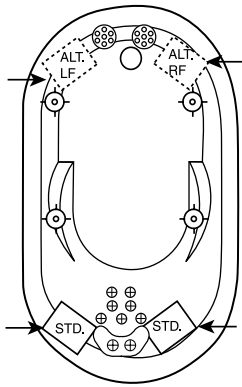

Hydro Plat #ZOP7236	Hydro Gold #ZOG7236	Hydro Silver #ZOS7236	Sooth Soak #ZOSS7236	Bathtub #ZOTO7236
$5,575	$3,195	$2,690	$3,350	$1,950

Select 2 Pump Locations