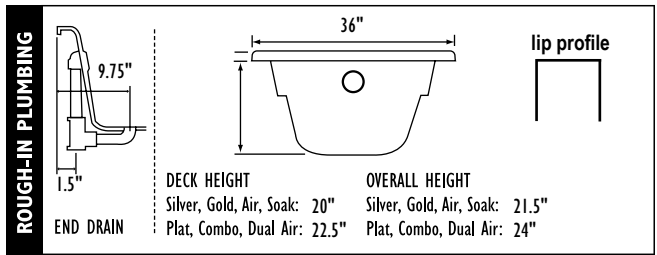

NOTE: Specifications are ± 1/4" and features are subject to change without notice. All final measurements should be taken from tub on site.

EQUIPMENT LEGEND	Classic or EZ Clean Sidewall Jets	Optional Platinum HTT Air Massage System	Accu-Massage Jets	Micro Flow or Opt. Micromassage	Ultra Flow or Opt. Ultra Massage	Sole Soother	Neck Massage Pillow	Inlet/Outlet Port	Pump	Alt. Pump	Warm Back Tubing Zone	Pump Access (18"x18" required)	*Some pump locations & plumbing may extend beyond perimeter of bath.

ELECTRICAL SPECIFICATIONS Dedicated Circuits Required	COM PLAT	COM GLD	COM SILV	AIR PLAT	AIR-G AIR-S	HYDRO PLAT	HYDRO GOLD	HYDRO SILVER	SOOTH SOAK
PUMP REQ. 115V 20AMP W/GFCI	3	2	2	1	1	2	1	1	1
INLINE HEATER REQ. 115V 20AMP GFCI	1	1	OPT			1	1	OPT	
WHISPER FLO HEAT SYSTEM™ 115V 20AMP GFCI				2	2