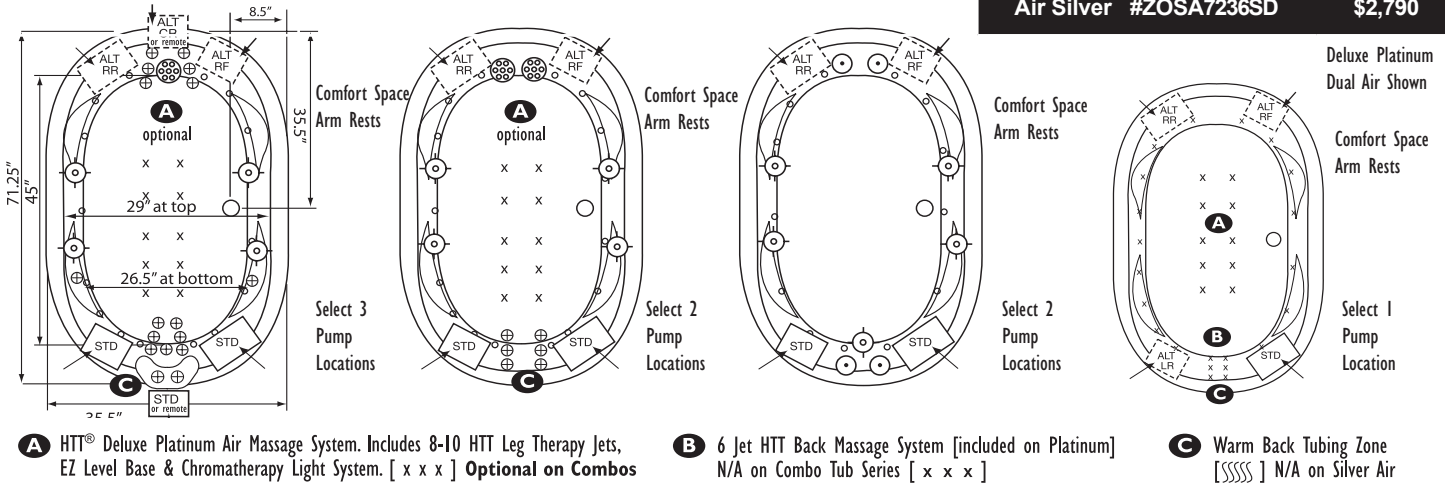

Zen Oval 7236SD 72" x 36" x 25"

Gallons to overflow: 90 | Gallons to operate: 78 | Wt: 190lbs

Combo Plat #ZOPC7236SD	Combo Gold #ZOGC7236SD	Combo Silver #ZOSC7236SD	Air Plat #ZOPA7236SD	\$4,823
\$7,525	\$6,195	\$4,540	Air Gold #ZOGA7236SD	\$3,445
			Air Silver #ZOSA7236SD	\$2,790

NOTE: Specifications are ± 1/4" and features are subject to change without notice. All final measurements should be taken from tub on site.

EQUIPMENT LEGEND	Classic or EZ Clean Sidewall Jets	Optional Platinum HTT Air Massage System	Accu-Massage Jets	Micro Flow or Opt. Micromassage	Ultra Flow or Opt. Ultra Massage	Sole Soother	Neck Massage Pillow	Inlet/Outlet Port	Pump	Warm Back Tubing Zone	Pump Access (18"x18" required)	*Some pump locations & plumbing may extend beyond perimeter of bath.
------------------	-----------------------------------	--	-------------------	---------------------------------	----------------------------------	--------------	---------------------	-------------------	------	-----------------------	--------------------------------	--

ELECTRICAL SPECIFICATIONS	COM PLAT	COM GLD	COM SILV	AIR PLAT	AIR-G AIR-S	HYDRO PLAT	HYDRO GOLD	HYDRO SILVER	SOOTH SOAK
Dedicated Circuits Required									
PUMP REQ. 115V 20AMP W/GFCI	3	2	2	1	1	2	1	1	1
INLINE HEATER REQ. 115V 20AMP GFCI	1	1	OPT			1	1	OPT	
WHISPER FLO HEAT SYSTEM™ 115V 20AMP GFCI				2	2				