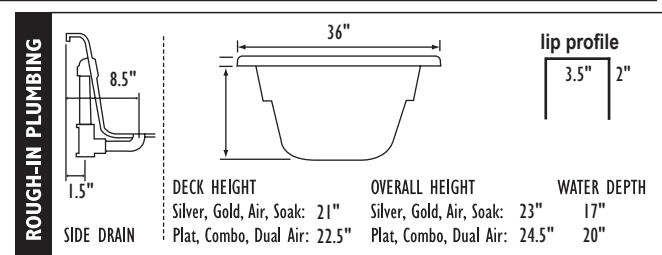

FEATURES	Combo Plat	Combo Gold	Combo Silver	Air Plat	Air Gld / Silv
JETS – Total number of jets	40	30	21	34	18/12
Classic Air Jets Sidewall	18/108	18/108	12/72	N/A	N/A / 12/72
EZ Clean Air Jets Sidewall	$590	$590	N/A	18	18 / N/A
Platinum HTT™ Air Massage System	$1378	$1378	N/A	Incl	N/A / N/A
Accu-Massage Back, Neck, Wrist Jets	17	6	N/A	N/A	N/A
Micro Flow	N/A	N/A	4	N/A	N/A
Micro Massage (each)	N/A	N/A	$75	N/A	N/A
Ultra Flow	4	4	5	N/A	N/A
Ultra Massage (each)	$95	$95	$95	N/A	N/A
Sole Soother™ 7 (N/A in Metallic)	1	2	N/A	N/A	N/A
Back Masseur System	Incl	Incl	N/A	N/A	N/A
Neck Masseur Pillow (incl 2 jets)	1-Incl	$450	N/A	N/A	N/A
Metallic Trim Kit PC, PB, SN, ORB	$750	$600	$550	N/A	N/A / $350

FEATURES	Combo Plat	Combo Gold	Combo Silver	Air Plat	Air Gld / Silv
HYDRO SCENTS™	Incl	$195	$195	$195	$195
Fragrance Refills	$16.95	$16.95	$16.95	$16.95	$16.95
HYDRO CLEANSE™	$19.95	$19.95	$19.95	$19.95	$19.95
HYDRO CLEAN™	Incl	Incl	Incl	$495	$495
HYDRO SOUNDS™	$1,950	$1,950	$1,950	$1,950	$1,950

GRAB BAR(S) Standard Grab Bars will be color coordinated to match whirlpool					
Bolt on PB, PC, SN, WH, ALM, BISC	Incl	Incl	$125ea	$125ea	$125ea

TILE FLANGE	N/A	N/A	N/A	N/A	N/A

DRAIN KITS Standard color coordination & PVC rough					
Lift N Turn PB, PC, SN, WH, ALM, BISC, ORB	N/A	N/A	Incl	N/A	Incl / $95
Deluxe Cable Drain PB, PC, SN, White, ALM, Bisc, Orb	Incl	Incl	$250	Incl	$250

LIGHTS					
Mood Light	N/A	N/A	Incl	N/A	Incl / $195
Chromatherapy	Incl	Incl	$395	Incl	$395

PILLOW					
Neck Masseur Pillow (incl 2 jets)	1-Incl	$450	N/A	N/A	N/A
Deluxe Oval	Incl	Incl	Incl	Incl	Incl / $80

STANDARD COLORS					
White, Bone, Almond & Biscuit	Incl	Incl	Incl	Incl	Incl
Design Colors-refer to page 8	$495	$495	$495	$495	$495

EZ LEVEL QUIET BASE™	Incl	Incl	$350*	Incl	$350*
*Use Plat, Combo, Dual Air Deck Heights					

EZ LEVEL BARS	N/A	N/A	$150*	N/A	N/A
*Use Plat, Combo, Dual Air Deck Heights					
Rush Order 72hr Manufacturing (confirm with factory)	$495	$495	$495	$495	$495

PUMPS					
1.0 Warm Air Power 3 Speed	N/A	N/A	Incl	N/A	N/A / Incl
1.25 Heated Air Power Variable Speed	Incl	Incl	N/A	Incl	Incl / N/A
2.25 Hydro Power 1 speed OR 3 speed	N/A	N/A	Incl / N/A	N/A	N/A
3.25 Hydro Power 3 speed	2-Incl	Incl	$350	N/A	N/A
Whisper Flo™ Heat Pump	N/A	N/A	N/A	N/A	N/A
Alternate Pump Location	Incl	Incl	Incl	Incl	Incl / Incl

HEATER					
Heater Inline/Electric	Incl	Incl	$395	N/A	N/A
Whisper Flo™ Heat System	N/A	N/A	N/A	$795	$795
Warm Back Tubing Zone	Incl	Incl	N/A	Incl	Incl / N/A

CONTROLS					
Air Switch on/off	Incl	Incl	Incl	N/A	N/A / Incl
Air Switch w/ Digital Temp Readout	Incl	N/A	N/A	N/A	N/A
Electronic	Incl	Incl	N/A	Incl	Incl / N/A

ECO PURE CONDITIONER	$59.90	$59.90	$59.90	$59.90	$59.90