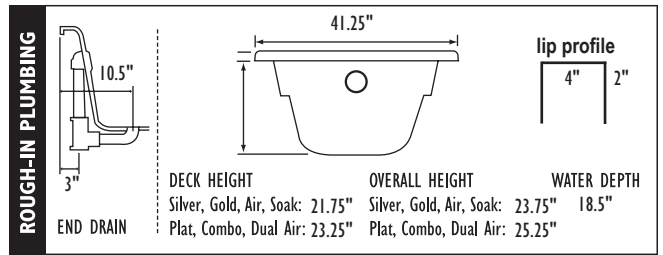

All Models include Comfort Space™ Arm Rests

NOTE: Specifications are ± 1/4" and features are subject to change without notice. All final measurements should be taken from tub on site.

EQUIPMENT LEGEND	Classic or EZ Clean Sidewall Jets	Optional Platinum HTT Air Massage System	Accu-Massage Jets	Micro Flow or Opt. Micromassage	Ultra Flow or Opt. Ultra Massage	Sole Soother	Neck Massage Pillow	Inlet/Outlet Port	Pump	Alt. Pump	Warm Back Tubing Zone	Pump Access (18"x18" required)	*Some pump locations & plumbing may extend beyond perimeter of bath.

ELECTRICAL SPECIFICATIONS Dedicated Circuits Required	COM PLAT	COM GLD	COM SILV	AIR PLAT	AIR-G AIR-S	HYDRO PLAT	HYDRO GOLD	HYDRO SILVER	SOOTH SOAK
PUMP REQ. 115V 20AMP W/GFCI	3	2	2	1	1	2	1	1	1
INLINE HEATER REQ. 115V 20AMP GFCI	1	1	OPT			1	1	OPT	
WHISPER FLO HEAT SYSTEM™ 115V 20AMP GFCI				2	2