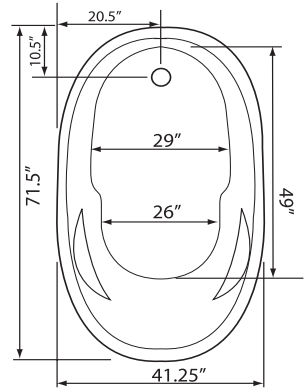

Select 1 Pump Location

All Models include Comfort Space™ Arm Rests

NOTE: Specifications are ± 1/4" and features are subject to change without notice. All final measurements should be taken from tub on site.