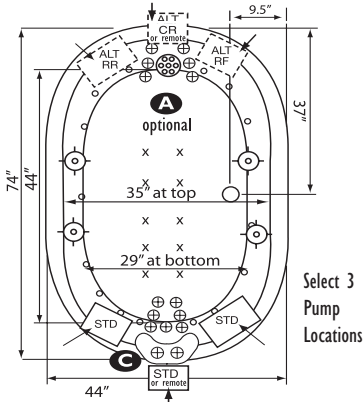

Zen Oval 7444SD

74" x 44" x 24"

Gallons to overflow: 90 | Gallons to operate: 60-90

Combo Plat #ZOPC7444SD	Combo Gold #ZOGC7444SD	Combo Silver #ZOSC7444SD	Air Plat #ZOPA7444SD	$4,823
$7,525	$6,195	$4,540	Air Gold #ZOGA7444SD	$3,445
			Air Silver #ZOSA7444SD	$2,790