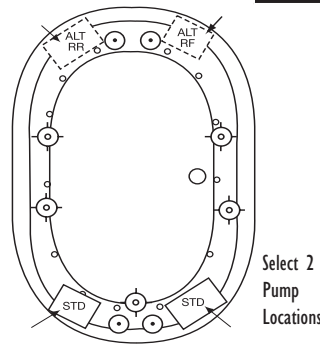

Zen Oval 7444SD

74" x 44" x 24"

Gallons to overflow: 90 | Gallons to operate: 60-90

Combo Plat #ZOPC7444SD	Combo Gold #ZOGC7444SD	Combo Silver #ZOSC7444SD	Air Plat #ZOPA7444SD	$4,823
$7,525	$6,195	$4,540	Air Gold #ZOGA7444SD	$3,445
			Air Silver #ZOSA7444SD	$2,790