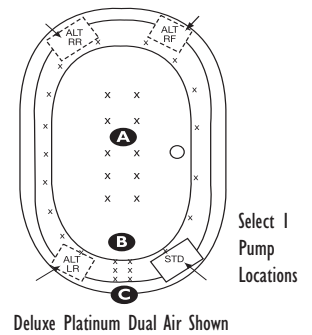

Zen Oval 7444SD

74" x 44" x 24"

Gallons to overflow: 90 | Gallons to operate: 60-90

Combo Plat #ZOPC7444SD	Combo Gold #ZOGC7444SD	Combo Silver #ZOSC7444SD	Air Plat #ZOPA7444SD	\$4,823
\$7,525	\$6,195	\$4,540	Air Gold #ZOGA7444SD	\$3,445
			Air Silver #ZOSA7444SD	\$2,790

A HTT® Deluxe Platinum Air Massage System. Includes 8-10 HTT Leg Therapy Jets, EZ Level Base & Chromatherapy Light System. [x x x] **Optional on Combos**

B 6 Jet HTT Back Massage System [included on Platinum] N/A on Combo Tub Series [x x x]

C Warm Back Tubing Zone [SSSSS] N/A on Silver Air

NOTE: Specifications are ± 1/4" and features are subject to change without notice. All final measurements should be taken from tub on site.

EQUIPMENT LEGEND	○	⊗	⊕	●	⊙	⊗	⊕	⊖	⊖	⊖	⊖	→	*Some pump locations & plumbing may extend beyond perimeter of bath.
Classic or EZ Clean Sidewall Jets	Optional Platinum HTT Air Massage System	Accu-Massage Jets	Micro Flow or Opt. Micromassage	Ultra Flow or Opt. Ultra Massage	Sole Soother	Neck Massage Pillow	Inlet/Outlet Port	Pump	Alt. Pump	Warm Back Tubing Zone	Pump Access (18"x18" required)		