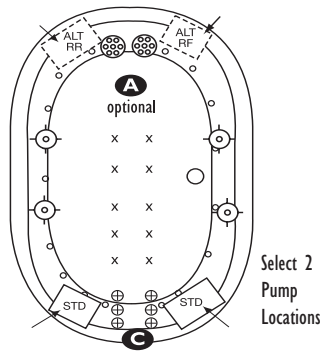

Zen Oval 7444SD

74" x 44" x 24"

Gallons to overflow: 90 | Gallons to operate: 60-90

Combo Plat #ZOPC7444SD	Combo Gold #ZOGC7444SD	Combo Silver #ZOSC7444SD	Air Plat #ZOPA7444SD	$4,823
$7,525	$6,195	$4,540	Air Gold #ZOGA7444SD	$3,445
			Air Silver #ZOSA7444SD	$2,790