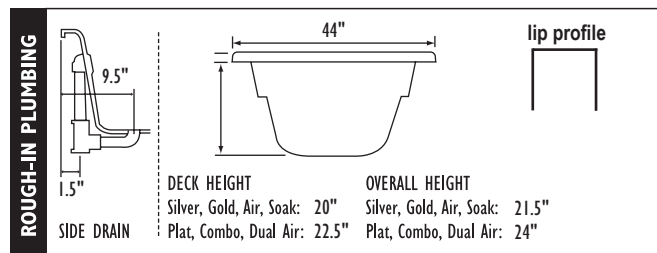

A HTT® Deluxe Platinum Air Massage System. Includes 8-10 HTT Leg Therapy Jets, EZ Level Base & Chromatherapy Light System. [x x x] **Optional on Combos**

B 6 Jet HTT Back Massage System [included on Platinum] N/A on Combo Tub Series [x x x]

C Warm Back Tubing Zone [SSSSS] N/A on Silver Air

NOTE: Specifications are ± 1/4" and features are subject to change without notice. All final measurements should be taken from tub on site.

EQUIPMENT LEGEND	○	⊗	⊕	●	⊙	⊗	⊕	⊖	⊖	⊖	⊖	→	*Some pump locations & plumbing may extend beyond perimeter of bath.
Classic or EZ Clean Sidewall Jets	Optional Platinum HTT Air Massage System	Accu-Massage Jets	Micro Flow or Opt. Micromassage	Ultra Flow or Opt. Ultra Massage	Sole Soother	Neck Massage Pillow	Inlet/Outlet Port	Pump	Alt. Pump	Warm Back Tubing Zone	Pump Access (18"x18" required)		

ELECTRICAL SPECIFICATIONS	COM PLAT	COM GLD	COM SILV	AIR PLAT	AIR-G AIR-S	HYDRO PLAT	HYDRO GOLD	HYDRO SILVER	SOOTH SOAK
Dedicated Circuits Required									
PUMP REQ. 115V 20AMP W/GFCI	3	2	2	1	1	2	1	1	1
INLINE HEATER REQ. 115V 20AMP GFCI	1	1	OPT			1	1	OPT	
WHISPER FLO HEAT SYSTEM™ 115V 20AMP GFCI				2	2