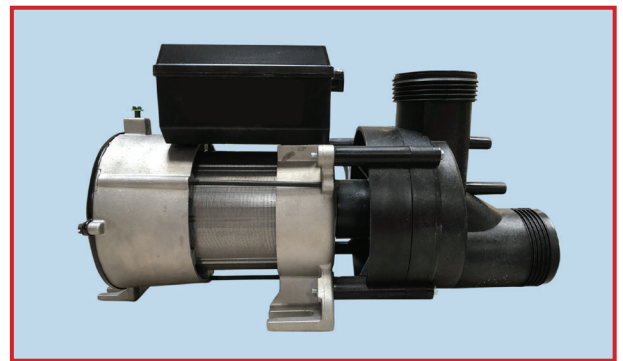

Most companies

Sometimes the things you can't see are the most important. The heart of all jetted baths is the pump and plumbing system. **Since this is the second most expensive part of a jetted bathtub, many companies try to save money by using small, low performing pumps with low water flow.**

Powerful Hydro Massage pumps and heaters

Our American-made 3.25 HP, 3-speed Super Flo* pump delivers up to 80% more water flow through our exclusive ultra clean plumbing system. We have researched and tested extensively to provide the best massage available in a therapeutic tub when combined with our therapeutic jets. You can choose deep tissue, medium or soft tissue massage. We believe in our pump so much that we will replace it for your lifetime. To keep you warm and cozy in your bath. We also include our stainless steel high capacity heater, which is the most powerful 115v heater in the industry. It comes with a smart thermostat and internal on/off switch, which automatically turns the heater on and off as needed when the temperature is below 104°.

Made in America Super Flo 3.25 HP 3-speed pump with stainless steel heater has up to 80% more power and performance for the best massage on the market.

Smaller, cheaper low-performance pump are used by most companies.