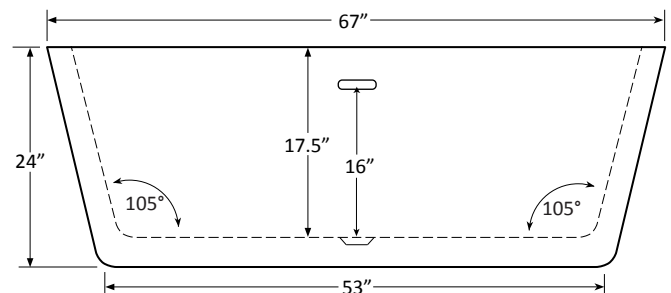

Specifications and features are subject to change without notice and are + .25". All final measurements should be taken from tub on site.

HydroMassage Products LLC • 303-341-1845 • Fax: 303-341-1850 • www.hydromassageproducts.com