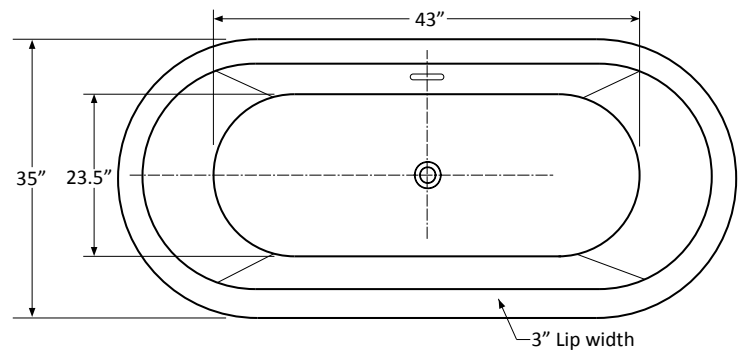

Specifications and features are subject to change without notice and are + .25". All final measurements should be taken from tub on site.

HydroMassage Products LLC • 303-341-1845 • Fax: 303-341-1850 • www.hydromassageproducts.com