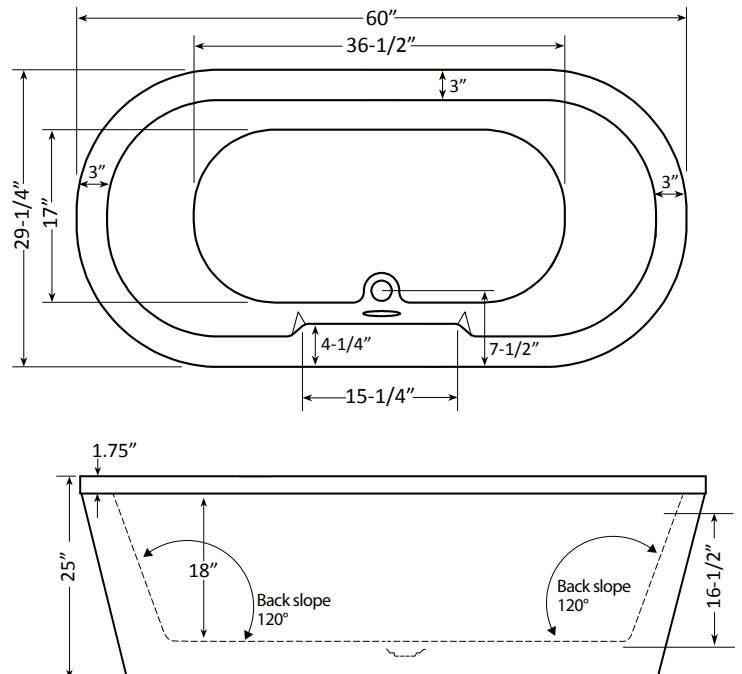

Catalina 6030SD | Bathtub Only

Product Number: CATO6030SDFS 60" x 30" x 25"

STANDARD & OPTIONAL ACCESSORIES

DRAINS & OVERFLOWS INFORMATION

- Overflow: Integral Round: Included- Polished Chrome or Brushed Nickel.
Optional - White, Biscuit, Black, Polished Nickel, Oil Rubbed Bronze.
- Bath Drain: Pop up: Included- Polished Chrome or Brushed Nickel.
Optional - White, Biscuit, Black, Polished Nickel, Oil Rubbed Bronze.
- In Floor Drain EZ Fast Connect (*optional*)

FAUCET INFORMATION

- Deck Mount or Floor mount (not included)
- Access Panel required for Deck faucet (*optional*)
- Floor mount verify spout distance

OPTIONAL

- Chromatherapy
- Underwater light
- Deluxe cushion pillow
- Sushi body cushion pillow
- Cozy heated back rest

Some optional items above will require an electrical circuit and access panel. Not all options available on all models. Check price sheet to verify.

TECHNICAL SPECIFICATIONS

Side drain

Specifications and features are subject to change without notice and are + .25". All final measurements should be taken from tub on site.
HydroMassage Products LLC • 303-341-1845 • Fax: 303-341-1850 • www.hydromassageproducts.com