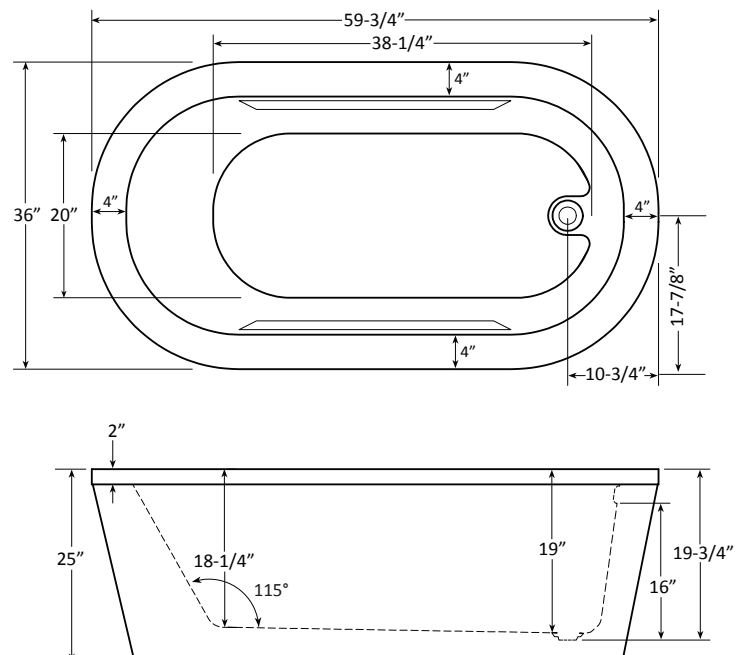

Catalina 6036 | Bathtub Only

Product Number: CAT06036FS 60" x 36" x 25"

STANDARD & OPTIONAL ACCESSORIES

DRAINS & OVERFLOWS INFORMATION

- Overflow: Integral Round: Included- Polished Chrome or Brushed Nickel.
Optional - White, Biscuit, Black, Polished Nickel, Oil Rubbed Bronze.
- Bath Drain: Pop up: Included- Polished Chrome or Brushed Nickel.
Optional - White, Biscuit, Black, Polished Nickel, Oil Rubbed Bronze.
- In Floor Drain EZ Fast Connect (**optional**)

FAUCET INFORMATION

- Deck Mount or Floor mount (not included)
- Access Panel required for Deck faucet (**optional**)
- Floor mount verify spout distance

OPTIONAL

- Chromatherapy
- Underwater light
- Deluxe cushion pillow
- Sushi body cushion pillow
- Cozy heated back rest

Some optional items above will require an electrical circuit and access panel. Not all options available on all models. Check price sheet to verify.

TECHNICAL SPECIFICATIONS

End drain

Specifications and features are subject to change without notice and are + .25". All final measurements should be taken from tub on site.