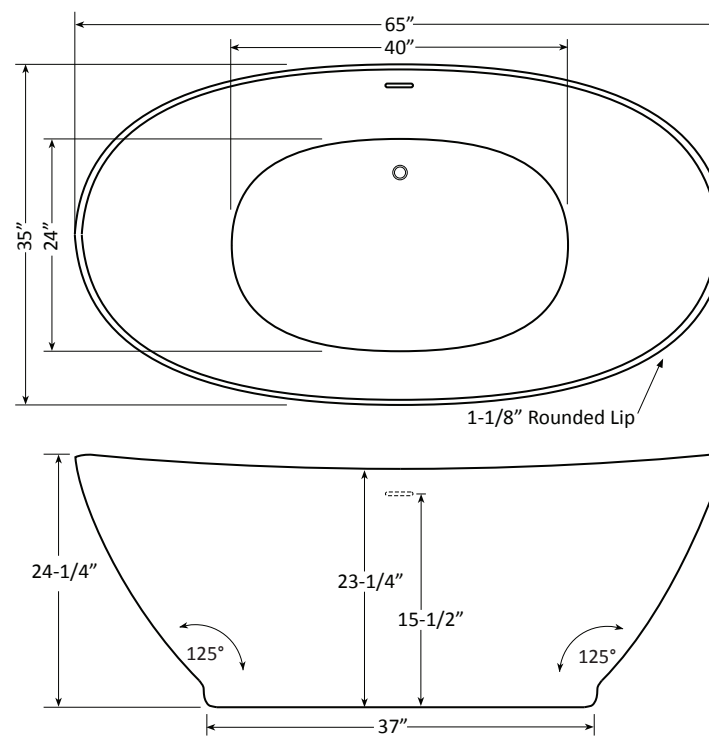

Cassandra 6535 Structural Stone | Bathtub Only

Product Number: CST06535SDFS 65" x 35" x 24" 

STANDARD & OPTIONAL ACCESSORIES

DRAINS & OVERFLOWS INFORMATION

- Overflow: Integral Slotted in bath
- Bath Drain: Pop up - White, Biscuit, Black, Polished Chrome, Brushed Nickel, Polished Nickel, Oil Rubbed Bronze
- In Floor Drain EZ Fast Connect (optional)

FAUCET INFORMATION

- Floor mount only (not included)
- Floor mount verify spout distance

STANDARD ACCESSORIES

Deluxe Cushion Pillow • FDA Recipe Non-Toxic Food & Beverage Grade Plumbing (primarily) • 30 Point Quality Assurance Factory Test

OPTIONAL

- Deluxe cushion pillow
- Sushi body cushion pillow

TECHNICAL SPECIFICATIONS

Side drain.

Specifications and features are subject to change without notice and are + .25". All final measurements should be taken from tub on site.
HydroMassage Products LLC • 303-341-1845 • Fax: 303-342-1850 • www.hydromassageproducts.com