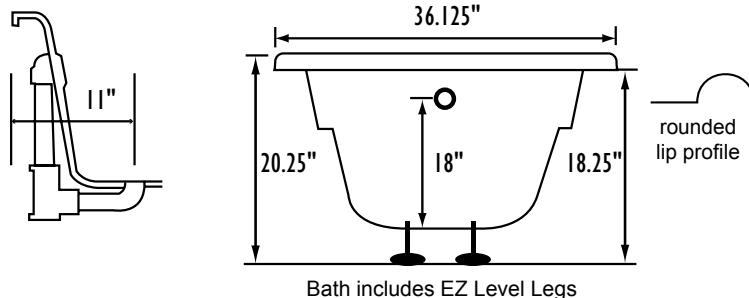

INSTALLATION WILL NOT REQUIRE MORTAR BEDDING