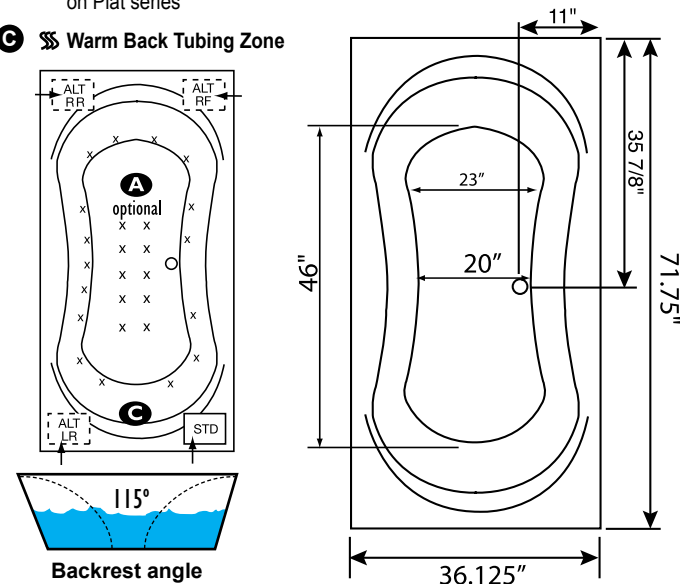

REQUIREMENTS

Pump Locations: Select 1
Electrical: one 115v 20AMP GFCI Circuits
Drain: Select Color / Finish
Tub should not be supported by the lip in any way.
Level tub & screw or glue EZ Level adjustable legs to sub floor.
CUT OUT DIMENSIONS:

OVALS: A template will be provided
RECTANGLES: Subtract 1" to 1.5" from length & width for hole cut out size

EZ CLEAN CAST ACRYLIC LIMITED LIFETIME WARRANTY  **US ANSI**

OPTIONAL FEATURES & ACCESSORIES

(Please type in the box below)

- A** X HTT® Leg Therapy Air Massage System includes 10 Air Jets on the floor. Optional on Combo Plat and Combo Gold Series
- B** X 6 Jet HTT® Back Massage System: N/A on Combo Series-Standard on Plat series
- C**  Warm Back Tubing Zone

INSTALLATION WILL NOT REQUIRE MORTAR BEDDING

Some standard & most alternate pump locations may stickout past perimeter of the bath 1"-3". NOTE: Graphics may not be to scale. Specifications and features are subject to change without notice and are ± .25". All final measurements should be taken from tub on site. Access 18"x 18" or larger is required for each pump. Consult your contractor for installation requirements.