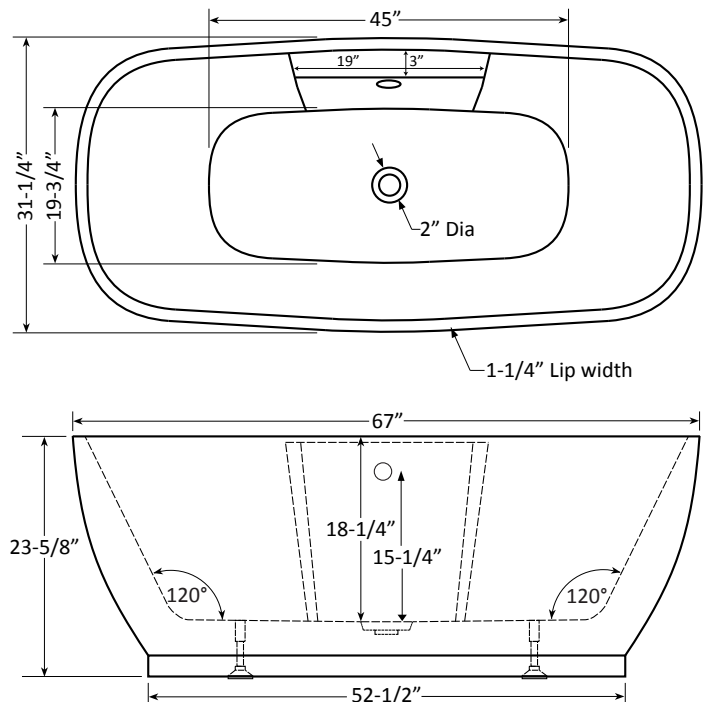

# Lila 6731 | Bathtub Only

Product Number: LIT06731CDFS 67" x 31" x 24"

### FAUCET INFORMATION

- Floor mount
- Floor mount verify spout distance

## TECHNICAL SPECIFICATIONS

Center drain

Specifications and features are subject to change without notice and are + .25". All final measurements should be taken from tub on site.

HydroMassage Products LLC • 303-341-1845 • Fax: 303-341-1850 • [www.hydromassageproducts.com](http://www.hydromassageproducts.com)