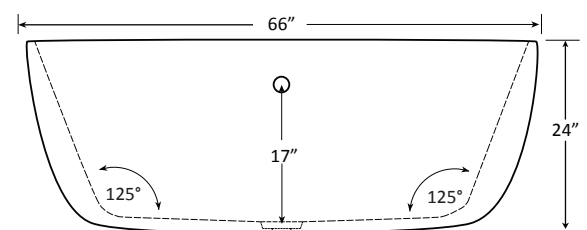

Oasis 6632CD | Bathtub Only

Product Number: OAT06632CDFS 66" x 32" x 24"

STANDARD & OPTIONAL ACCESSORIES

DRAINS & OVERFLOWS INFORMATION

- Overflow: Integral Round: Included- Polished Chrome or Brushed Nickel.
Optional - White, Biscuit, Black, Polished Nickel, Oil Rubbed Bronze.
- Bath Drain: Pop up: Included- Polished Chrome or Brushed Nickel.
Optional - White, Biscuit, Black, Polished Nickel, Oil Rubbed Bronze.
- In Floor Drain EZ Fast Connect (**optional**)

FAUCET INFORMATION

- Floor mount (not included)
- Floor mount verify spout distance

OPTIONAL

- Chromatherapy
- Underwater light
- Deluxe cushion pillow
- Sushi body cushion pillow
- Cozy heated back rest

Some optional items above will require an electrical circuit and access panel. Not all options available on all models. Check price sheet to verify.

TECHNICAL SPECIFICATIONS

Center drain

Specifications and features are subject to change without notice and are + .25". All final measurements should be taken from tub on site.