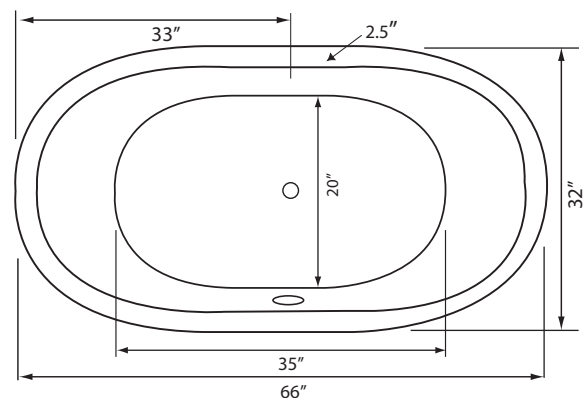

Oasis 6632CD | Bathtub Only

Product Number: OAT06632CDFS 66" x 32" x 24"

STANDARD & OPTIONAL ACCESSORIES

DRAINS & OVERFLOWS INFORMATION

- Overflow: Integral Round: Included- Polished Chrome or Brushed Nickel.
Optional - White, Biscuit, Black, Polished Nickel, Oil Rubbed Bronze.
- Bath Drain: Pop up: Included- Polished Chrome or Brushed Nickel.
Optional - White, Biscuit, Black, Polished Nickel, Oil Rubbed Bronze.
- In Floor Drain EZ Fast Connect (**optional**)

FAUCET INFORMATION

- Floor mount (not included)
- Floor mount verify spout distance

OPTIONAL

- Chromatherapy
- Underwater light
- Deluxe cushion pillow
- Sushi body cushion pillow
- Cozy heated back rest

Some optional items above will require an electrical circuit and access panel. Not all options available on all models. Check price sheet to verify.

TECHNICAL SPECIFICATIONS

Center drain

Specifications and features are subject to change without notice and are + .25". All final measurements should be taken from tub on site.