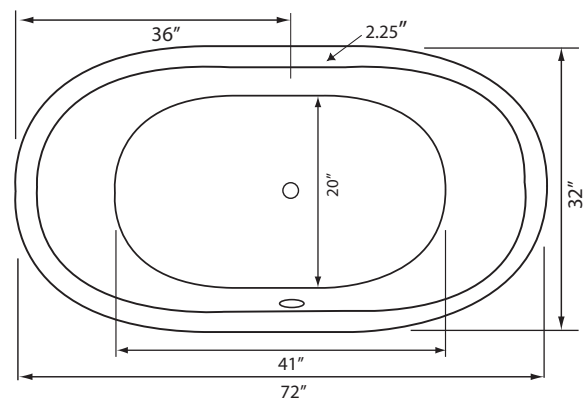

# Oasis 7232CD | Bathtub Only

Product Number: OAT07232CDFS 72" x 32" x 24"

### FAUCET INFORMATION

- Floor mount (not included)
- Floor mount verify spout distance

### TECHNICAL SPECIFICATIONS

Center drain

Specifications and features are subject to change without notice and are + .25". All final measurements should be taken from tub on site.  
**HydroMassage Products LLC • 303-341-1845 • Fax: 303-341-1850 • [www.hydromassageproducts.com](http://www.hydromassageproducts.com)**