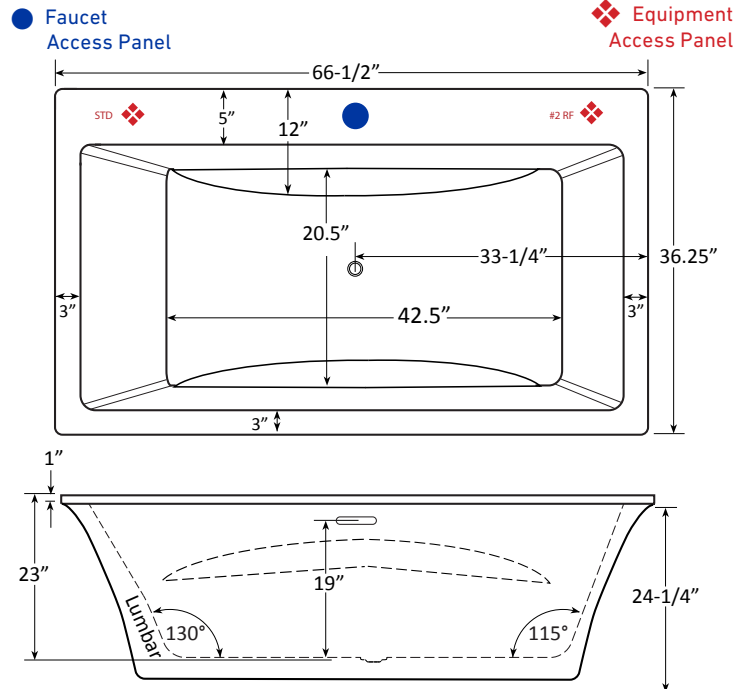

Specifications and features are subject to change without notice and are + .25". All final measurements should be taken from tub on site.

HydroMassage Products LLC • 303-341-1845 • Fax: 303-341-1850 • www.hydromassageproducts.com