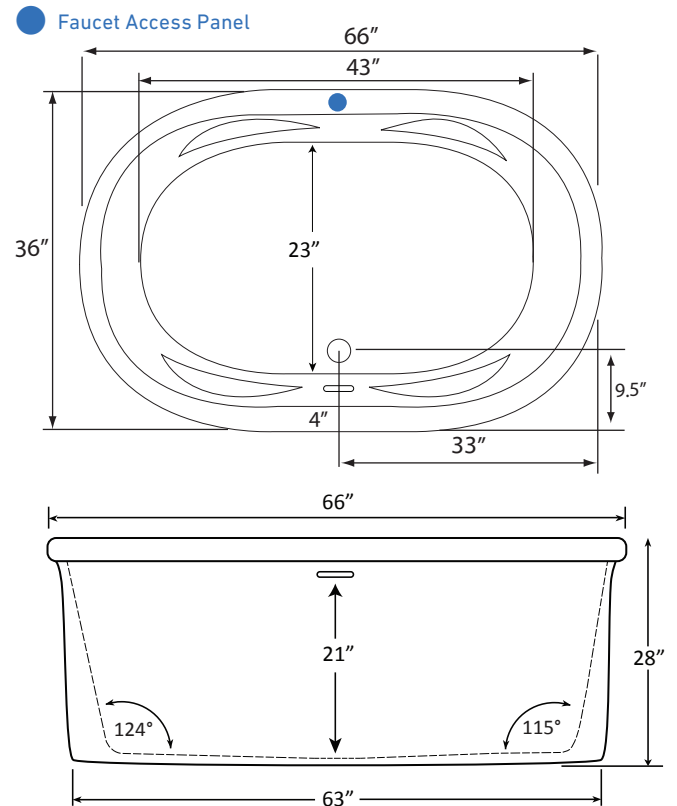

Rosabella 6636SD | Bathtub Only

Product Number: ROT06636SDFS 66" x 36" x 28"

STANDARD & OPTIONAL ACCESSORIES

DRAINS & OVERFLOWS INFORMATION

- Overflow: Integral Slotted in Acrylic – no finishes available
- Bath Drain: Pop up: Included - Polished Chrome or Brushed Nickel
Optional: White, Biscuit, Black, Polished Nickel, Oil Rubbed Bronze
- In Floor Drain EZ Fast Connect (**optional**)

FAUCET INFORMATION

- Deck Mount or Floor mount (not included & no faucet holes drilled)
- Access Panel recommended for Deck faucet (**optional**)
- Floor mount verify spout distance

OPTIONAL

- Chromatherapy
- Underwater Light
- Deluxe cushion pillow
- Sushi body cushion pillow
- Cozy heated back rest

Your qualified installer must water test and run all equipment before leaving your home to ensure proper operation and validate warranty.

TECHNICAL SPECIFICATIONS

Side drain

Specifications and features are subject to change without notice and are + .25". All final measurements should be taken from tub on site.