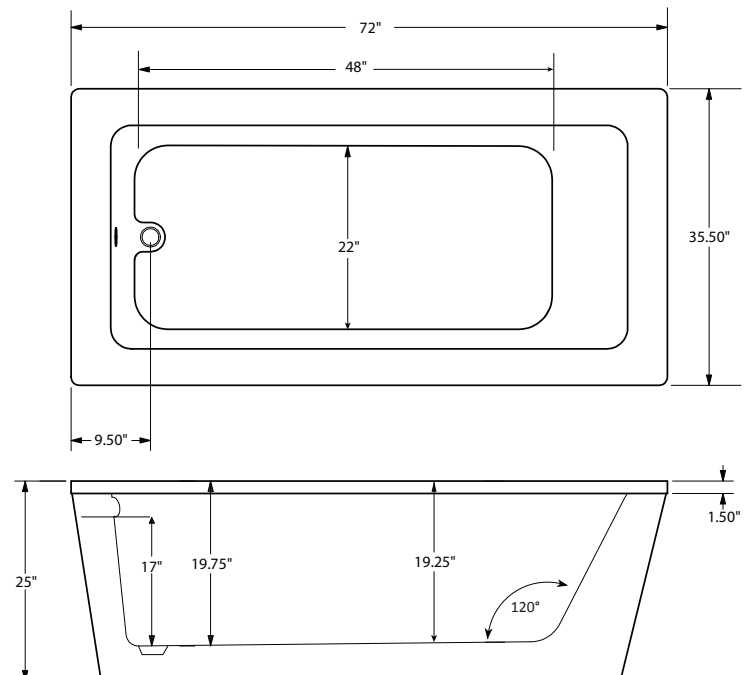

# Savannah 7236 | Bathtub Only

Product Number: SAT07236FS 72" x 36" x 25"

### DRAINS & OVERFLOWS INFORMATION

- Overflow: Integral Round or Linear: Included Polished Chrome  
**Optional:** White, Biscuit, Black, Brushed Nickel, Polished Nickel, Oil Rubbed Bronze
- Bath Drain: Pop up: Included Polished Chrome  
**Optional:** White, Biscuit, Black, Brushed Nickel, Polished Nickel, Oil Rubbed Bronze
- In Floor Drain EZ Fast Connect (**optional**)

### FAUCET INFORMATION

- Deck Mount or Floor mount (not included)
- Access Panel required for Deck faucet (**optional**)
- Floor mount verify spout distance

### TECHNICAL SPECIFICATIONS

End drain.

Specifications and features are subject to change without notice and are + .25". All final measurements should be taken from tub on site.  
HydroMassage Products LLC • 303-341-1845 • Fax: 303-342-1850 • [www.hydromassageproducts.com](http://www.hydromassageproducts.com)