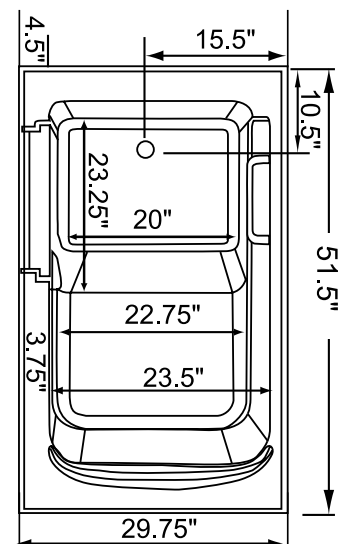

# Tranquil TRAS5230 52" x 30" x 40"

PRODUCT NUMBER: TRAS5230-LH & TRAS5230-RH

AIR SILVER SERIES

*Hydro Massage*  
Your Health ... Our Passion

TECHNICAL SPECIFICATIONS	
Drain	End drain
Pump Location(s):	Std. = Standard
Bath Weight (empty)	205 lbs
Gallons to Operate	47-65
ELECTRICAL SPECIFICATIONS	
Motor/Pump	(1) 115v 20AMP GFCI Circuits

### CUT OUT DIMENSIONS:

**OVALS:** A template will be provided  
**RECTANGLES:** Subtract 1" to 1.5" from length & width for hole cut out size

**EZ CLEAN CAST ACRYLIC**  
**LIMITED LIFETIME WARRANTY** c  US ANSI

## OPTIONAL FEATURES & ACCESSORIES

(Please type in the box below)

Bath includes EZ Level Base

**INSTALLATION WILL NOT REQUIRE MORTAR BEDDING**

Backrest angle

Some standard & most alternate pump locations may stickout past perimeter of the bath 1"-3". NOTE: Graphics may not be to scale. Specifications and features are subject to change without notice and are ± .25". All final measurements should be taken from tub on site. Access 18"x 18" or larger is required for each pump. Consult your contractor for installation requirements.