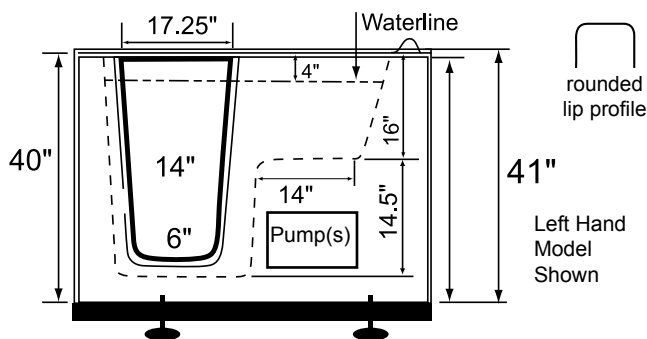

### REQUIREMENTS

Pump Locations: Standard  
Electrical: one 115v 20AMP GFCI Circuit  
Drain and Grab Bar: Polished Chrome

**Tub should not be supported by the lip in any way. Level tub & screw or glue EZ Level adjustable legs to sub floor.**

### CUT OUT DIMENSIONS:

**OVALS:** A template will be provided  
**RECTANGLES:** Subtract 1" to 1.5" from length & width for hole cut out size

**EZ CLEAN CAST ACRYLIC**  
**LIMITED LIFETIME WARRANTY** c  US ANSI

## OPTIONAL FEATURES & ACCESSORIES

(Please type in the box below)

Bath includes EZ Level Base

**INSTALLATION WILL NOT REQUIRE MORTAR BEDDING**

Backrest angle

Some standard & most alternate pump locations may stickout past perimeter of the bath 1"-3". NOTE: Graphics may not be to scale. Specifications and features are subject to change without notice and are ± .25". All final measurements should be taken from tub on site. Access 18"x 18" or larger is required for each pump. Consult your contractor for installation requirements.