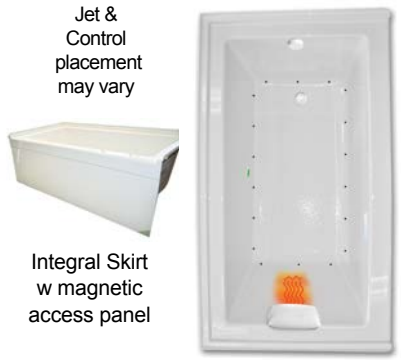

# Zen ZEAG6030SKTF 60" x 30" x 23"

PRODUCT NUMBER: ZEAG6030SKTF-LH & ZEAG6030SKTF-RH

AIR GOLD SERIES

*Hydro Massage*  
Your Health ... Our Passion

TECHNICAL SPECIFICATIONS	
Drain	End drain
Pump Location(s): Select 1	Std. = Standard / Alt LF/RF Optional
Bath Weight (empty)	160 lbs
Gallons to Operate	38-56
ELECTRICAL SPECIFICATIONS	
Motor/Pump	(1) 115v 20AMP GFCI Circuits

BATHERS: 1	
INSTALLATION	
	DECK (D)
	UNDER MOUNT (U)
•	ALCOVE (A)
	FREESTANDING (F)
	CLAWFOOT (L)
	PEDESTAL (P)

### STANDARD ACCESSORIES

Mood Light  
Lift & Turn Drain - White, Biscuit, Bone, Brushed Nickel, Oil Rubbed Bronze, Polished Chrome  
Deluxe Cushion Pillow  
EZ Level Adjustable Legs  
Integral Skirt with Magnetic Access Panel  
FDA Recipe Non-Toxic Food & Beverage Grade Plumbing (primarily)  
30 Point Quality Assurance Factory Test