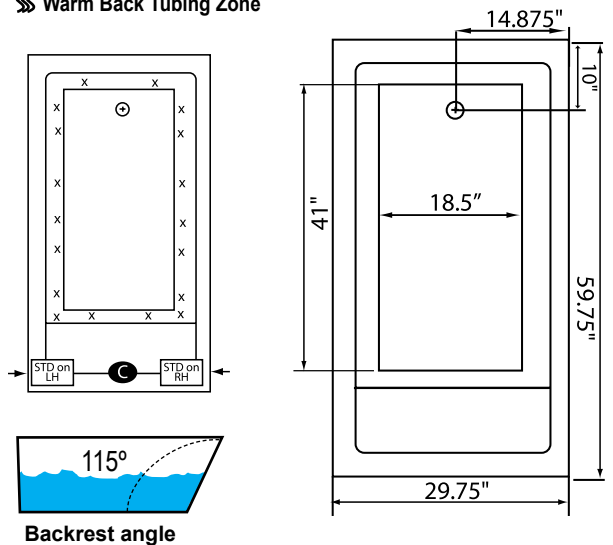

Some standard & most alternate pump locations may stickout past perimeter of the bath 1"-3". NOTE: Graphics may not be to scale. Specifications and features are subject to change without notice and are ± .25". All final measurements should be taken from tub on site. Access 18"x 18" or larger is required for each pump. Consult your contractor for installation requirements.