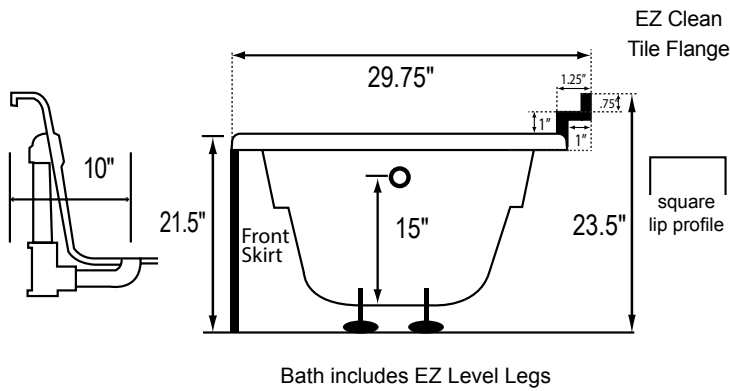

### REQUIREMENTS

Pump Locations: Select 1  
Electrical: one 115v GFCI Circuits  
Drain: Select Color / Finish  
**Tub should not be supported by the lip in any way. Level tub & screw or glue adjustable legs to sub floor.**

### CUT OUT DIMENSIONS:

**OVALS:** A template will be provided  
**RECTANGLES:** Subtract 1" to 1.5" from length & width for hole cut out size

**EZ CLEAN CAST ACRYLIC LIMITED LIFETIME WARRANTY**

## OPTIONAL FEATURES & ACCESSORIES

(Please type in the box below)

- A** X **HTT® Leg Therapy Air Massage System** includes 10 Air Jets on the floor. Optional on Combo Plat and Combo Gold Series
- B** X **6 Jet HTT® Back Massage System:** N/A on Combo Series-Standard on Plat series
- C** **Warm Back Tubing Zone**

**INSTALLATION WILL NOT REQUIRE MORTAR BEDDING**

Some standard & most alternate pump locations may stickout past perimeter of the bath 1"-3". NOTE: Graphics may not be to scale. Specifications and features are subject to change without notice and are ± .25". All final measurements should be taken from tub on site. Access 18"x 18" or larger is required for each pump. Consult your contractor for installation requirements.