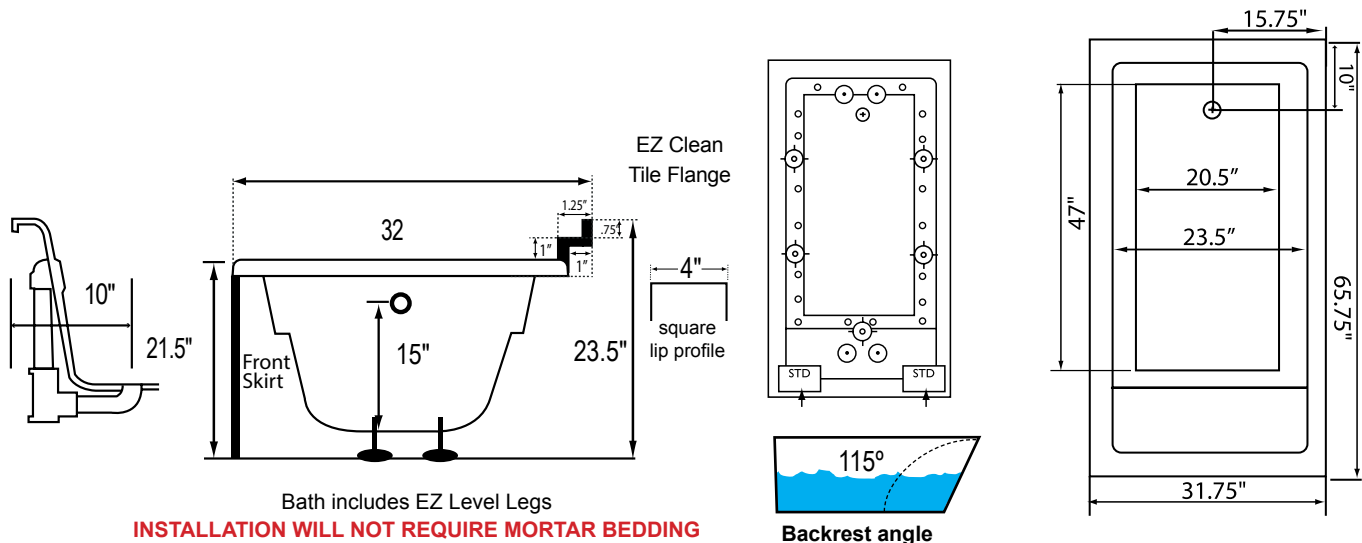

OPTIONAL FEATURES & ACCESSORIES

(Please type in the box below)

Bath includes EZ Level Legs
INSTALLATION WILL NOT REQUIRE MORTAR BEDDING

Some standard & most alternate pump locations may stickout past perimeter of the bath 1"-3". NOTE: Graphics may not be to scale. Specifications and features are subject to change without notice and are ± .25". All final measurements should be taken from tub on site. Access 18"x 18" or larger is required for each pump. Consult your contractor for installation requirements.