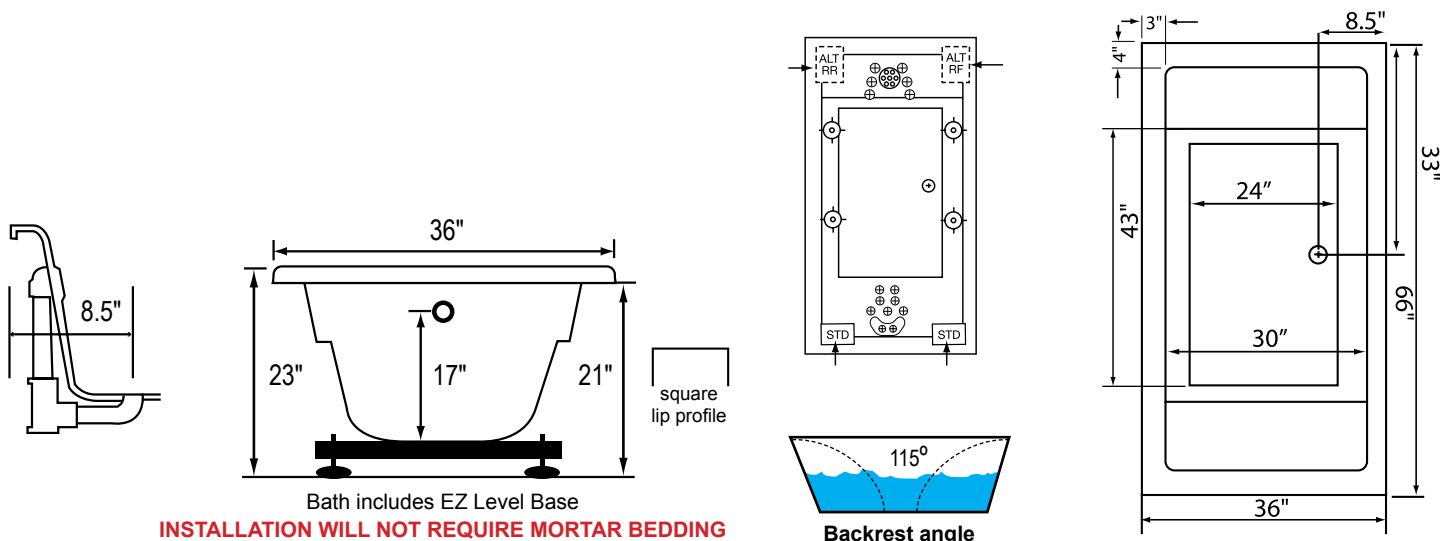

PURITY

- HydroClean Water Purity System
- HydroCleanse

STANDARD ACCESSORIES

- Grab Bar(s) - 1 on Side Drain baths
White, Biscuit, Bone, Brushed Nickel, Polished Chrome
- Chromatherapy Lighting
- Deluxe Cable Drain - White, Biscuit, Bone, Brushed Nickel,
Oil Rubbed Bronze, Polished Chrome
- Deluxe Cushion Pillow on two person baths
- Neck Massage Pillow
- EZ Level Base
- FDA Recipe Non-Toxic Food & Beverage Grade Plumbing (primarily)
- 30 Point Quality Assurance Factory Test

REQUIREMENTS

- Pump Locations: Select 2
- Electrical: three 115v 20AMP GFCI Circuits
- Drain and Grab Bars: Select Color / Finish
- Tub should not be supported by the lip in any way.**
- Level tub & screw or glue EZ Level adjustable legs to sub floor.**
- CUT OUT DIMENSIONS:**
 - OVALS:** A template will be provided
 - RECTANGLES:** Subtract 1" to 1.5" from length & width for hole cut out size

EZ CLEAN CAST ACRYLIC LIMITED LIFETIME WARRANTY  **ANSI TEXTURED FLOOR**

OPTIONAL FEATURES & ACCESSORIES

(Please type in the box below)

INSTALLATION WILL NOT REQUIRE MORTAR BEDDING

Some standard & most alternate pump locations may stickout past perimeter of the bath 1"-3". NOTE: Graphics may not be to scale. Specifications and features are subject to change without notice and are ± .25". All final measurements should be taken from tub on site. Access 18"x 18" or larger is required for each pump. Consult your contractor for installation requirements.