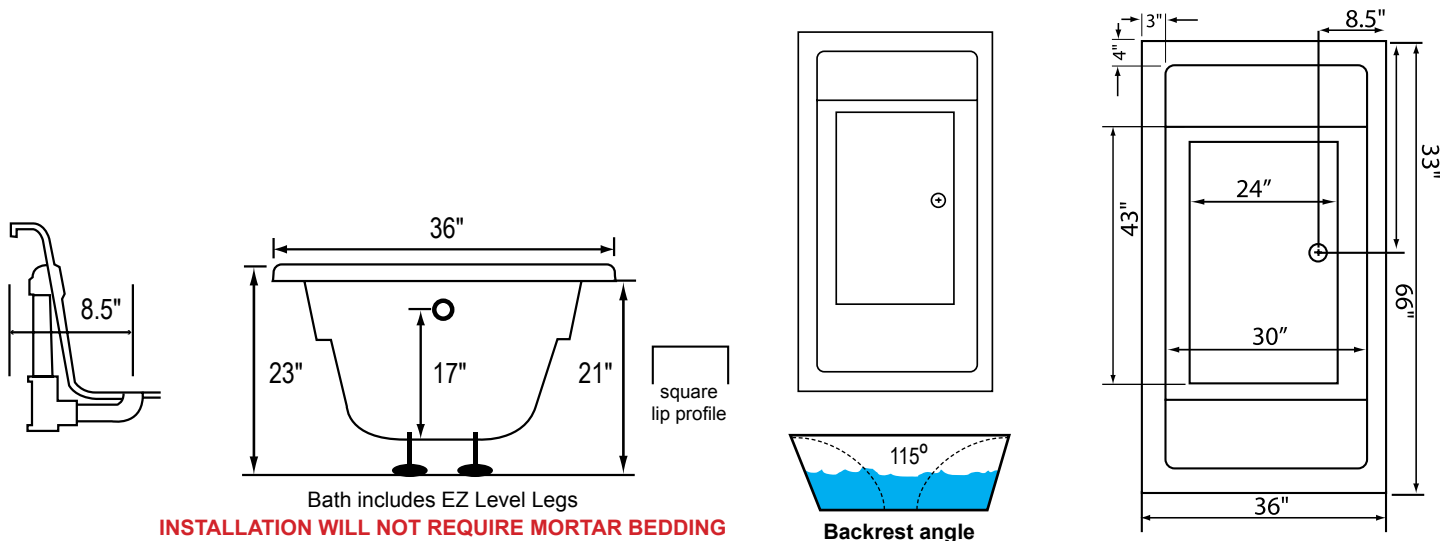

Zen ZETO6636SD

66" x 36" x 23"

TUB ONLY SERIES

Hydro Massage
Your Health ... Our Passion

PRODUCT NUMBER: ZETO6636SD

TECHNICAL SPECIFICATIONS	
Drain	Side drain
Pump Location(s): N/A	Std. = Standard / Alt LF/RF Optional
Bath Weight (empty)	165 lbs
Gallons to Operate	53-78
ELECTRICAL SPECIFICATIONS	
Motor/Pump	N/A
Inline Stainless Steel Heater	N/A

BATHERS: 2	
INSTALLATION	
•	DECK (D)
•	UNDER MOUNT (U)
•	ALCOVE (A)
	FREESTANDING (F)
	CLAWFOOT (L)
	PEDESTAL (P)

STANDARD FEATURES & ACCESSORIES for TUB ONLY SERIES

STANDARD ACCESSORIES

EZ level Adjustable Legs

REQUIREMENTS

Tub should not be supported by the lip in any way.

Level tub & screw or glue EZ Level adjustable legs to sub floor.

CUT OUT DIMENSIONS:

OVALS: A template will be provided

RECTANGLES: Subtract 1" to 1.5" from length & width for hole cut out size

EZ CLEAN CAST ACRYLIC LIMITED LIFETIME WARRANTY  **US ANSI TEXTURED FLOOR**

OPTIONAL FEATURES & ACCESSORIES

(Please type in the box below)

Some standard & most alternate pump locations may stickout past perimeter of the bath 1"-3". NOTE: Graphics may not be to scale. Specifications and features are subject to change without notice and are $\pm .25"$. All final measurements should be taken from tub on site. Access 18"x 18" or larger is required for each pump. Consult your contractor for installation requirements.