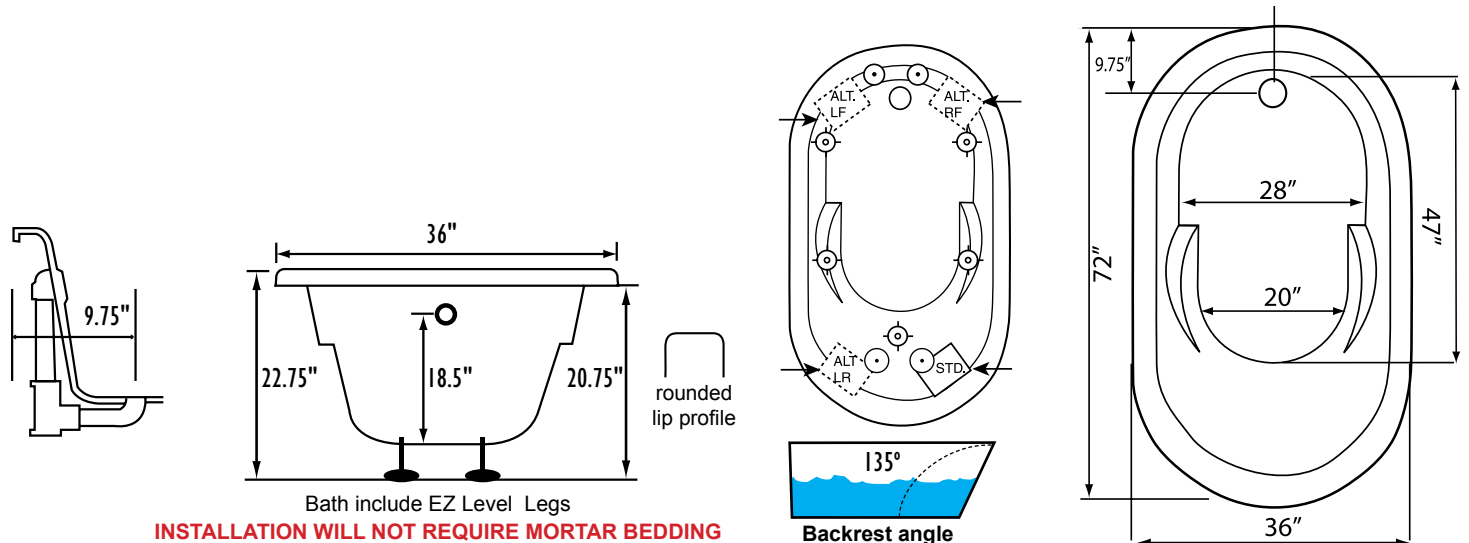

Zen Oval ZOHS7236 72" x 36" x 23"

PRODUCT NUMBER: ZOHS7236   

HYDRO SILVER SERIES

Hydro Massage
Your Health ... Our Passion

TECHNICAL SPECIFICATIONS	
Drain	End drain
Pump Location(s): Select 1	Std. = Standard / Alt LF/RF Optional
Bath Weight (empty)	165 lbs
Gallons to Operate	68-88
ELECTRICAL SPECIFICATIONS	
Motor/Pump	(1) 115v 20AMP GFCI Circuits
Inline Stainless Steel Heater	(Opt) 115v 20AMP GFCI Circuit

PURITY

- HydroClean Water Purity System
- HydroCleanse

STANDARD ACCESSORIES

- FDA Recipe Non-Toxic Food & Beverage Grade Plumbing (primarily)
- 30 Point Quality Assurance Factory Test
- EZ Level Adjustable Legs

REQUIREMENTS

- Pump Locations: Select 1
- Electrical: one 115v 20AMP GFCI Circuits
- Tub should not be supported by the lip in any way.**
- Level tub & screw or glue EZ Level adjustable legs to sub floor.**
- CUT OUT DIMENSIONS:**
 - OVALS:** A template will be provided
 - RECTANGLES:** Subtract 1" to 1.5" from length & width for hole cut out size

EZ CLEAN CAST ACRYLIC LIMITED LIFETIME WARRANTY 

OPTIONAL FEATURES & ACCESSORIES

(Please type in the box below)

INSTALLATION WILL NOT REQUIRE MORTAR BEDDING

Some standard & most alternate pump locations may stickout past perimeter of the bath 1"-3". NOTE: Graphics may not be to scale. Specifications and features are subject to change without notice and are $\pm .25"$. All final measurements should be taken from tub on site. Access 18"x 18" or larger is required for each pump. Consult your contractor for installation requirements.